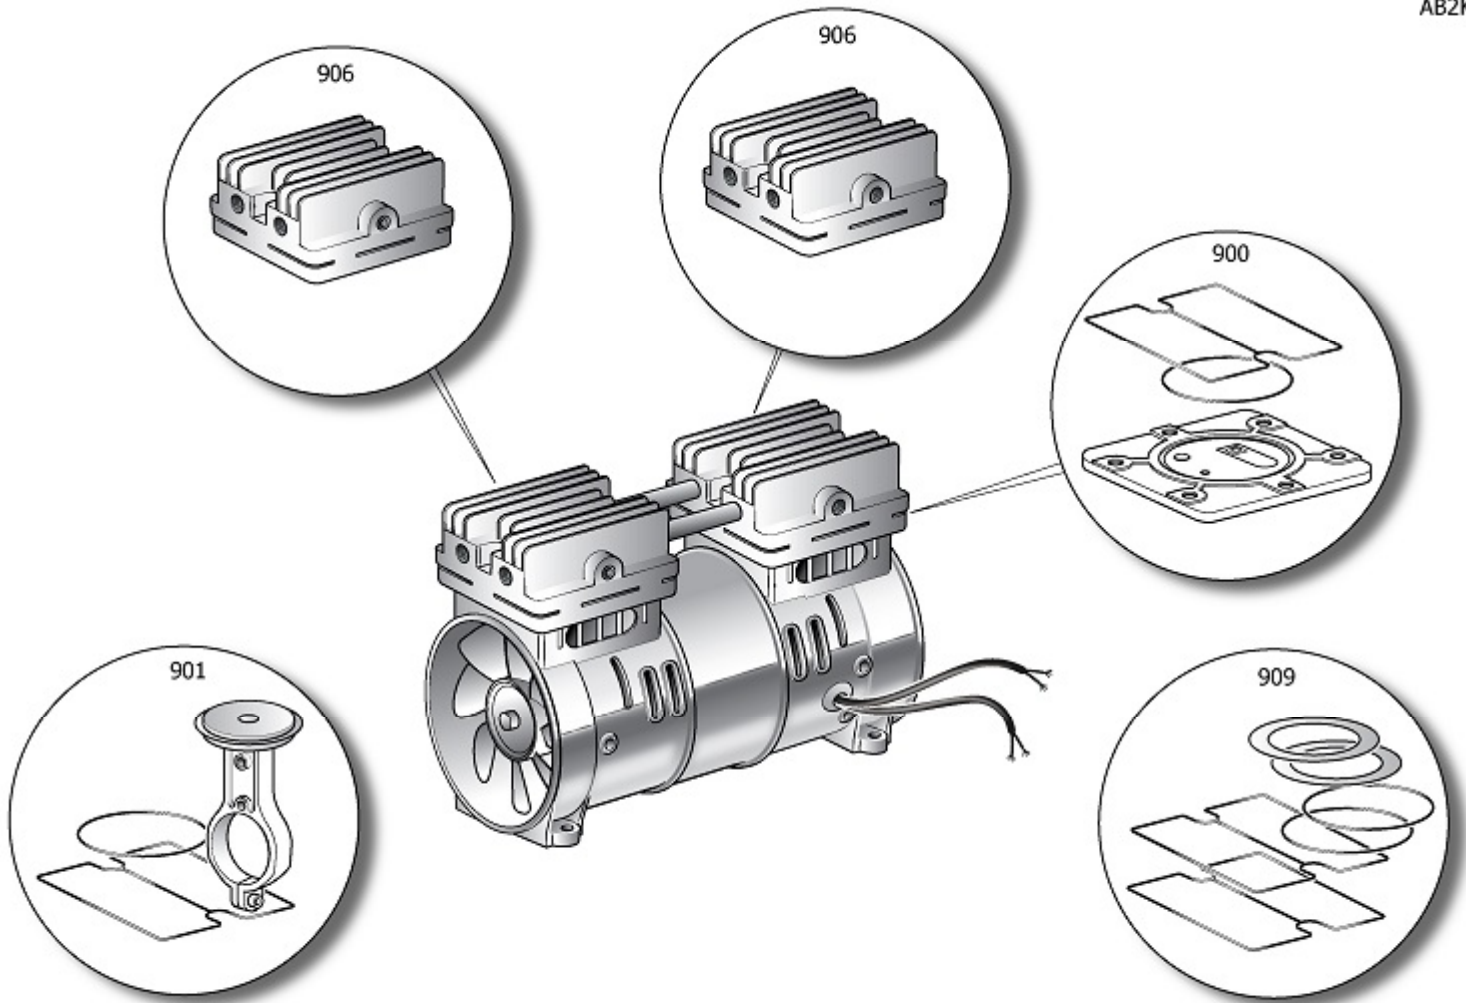

B2DC4G4STN708\_

SXCMS2652HE

Pos	Component	MU	Multiplier
23	9417794	ZUSAMMENST. LUFTFILTER	PZ 2,0
80	9430831	KONDENSATOR	PZ 2,0
104	9430826	HANDGRIFF	PZ 1,0
105	9417793	RJCKSCHLAGVENTIL	PZ 2,0
110	9049190	SICHERHEITSVENTIL	PZ 1,0
132	9065376	SPEISEKABEL	PZ 1,0
200	9417788	BARE PUMP	PZ 2,0
300	9430820	SATZ-RAD/FEET	PZ 1,0
990	9430828	KIT STRUMENTI	PZ 1,0
991	9430814	KIT TUBO MANDATA	PZ 2,0

# PUMP OL130 1,3H

BARE PUMP

Pos	Component		MU	Multiplier
900	9430800	MPK VALVE PLATE Q2 750W JW	PZ	2,0
901	9430801	MPK CONROD ASS.LY Q2 750W JW	PZ	2,0
906	9430805	MPC HEAD LF Q2 750W BLACK JW	PZ	1,0
906	9430806	MPC HEAD RG Q2 750W BLACK JW	PZ	1,0
909	9430804	MPK GASKETS+SEALS Q2 750W JW	PZ	1,0