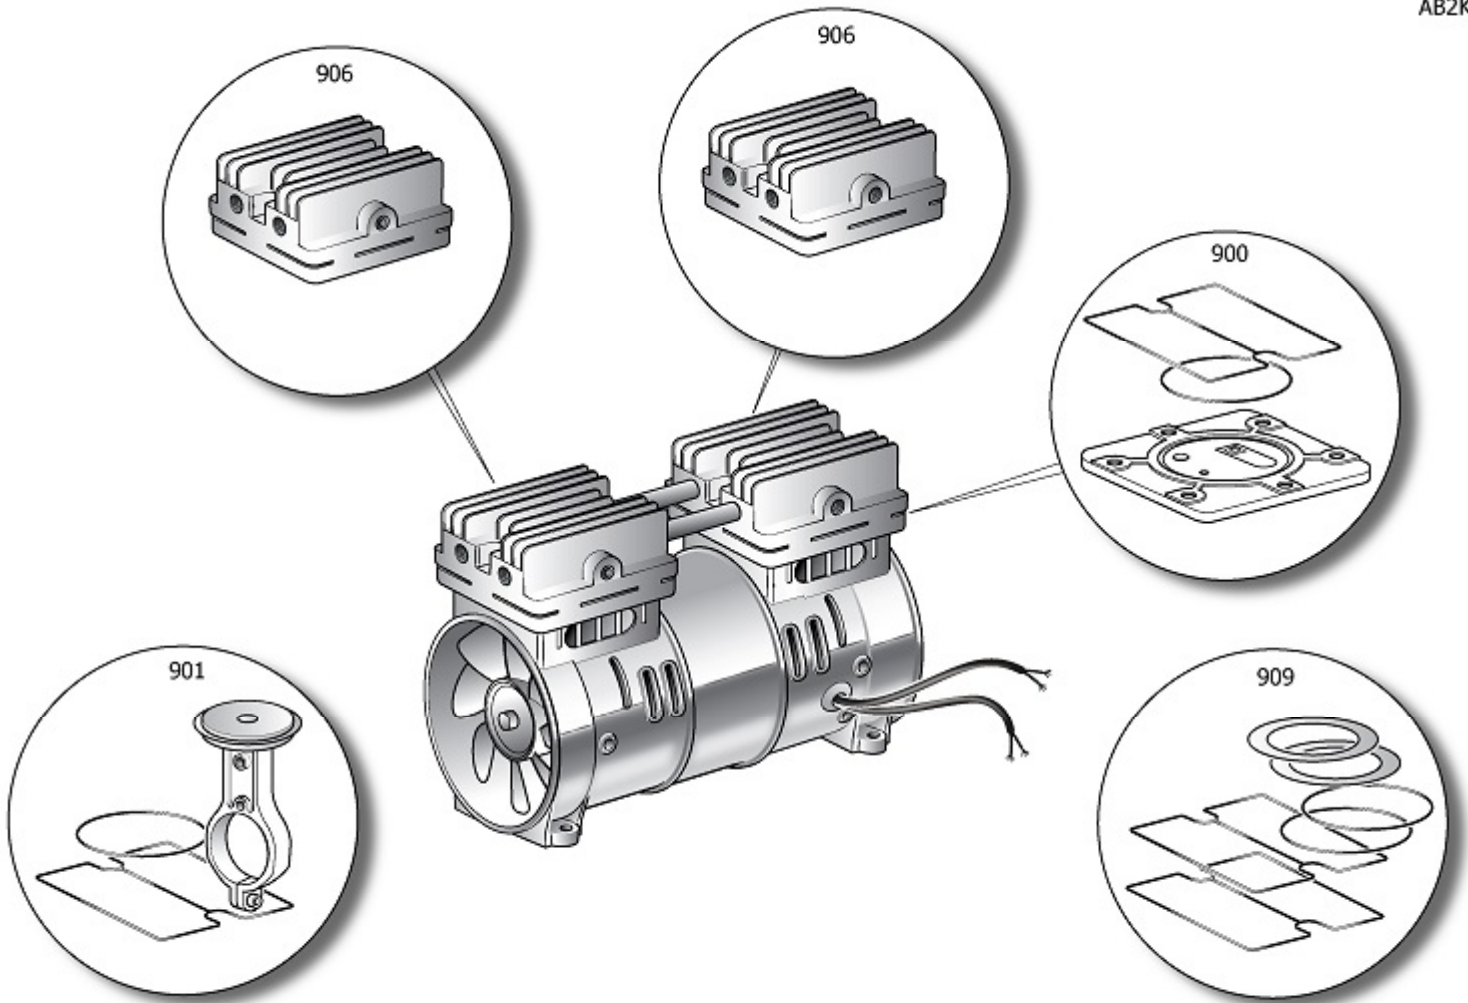

B2DC404STN707

SXCMS2050HE

Pos	Component	MU	Multiplier
23	9417794	ZUSAMMENST. LUFTFILTER	PZ 2,0
80	9430825	KONDENSATOR	PZ 1,0
104	9430826	HANDGRIFF	PZ 1,0
110	9049190	SICHERHEITSVENTIL	PZ 1,0
132	9065376	SPEISEKABEL	PZ 1,0
200	9417830	BARE PUMP	PZ 1,0
300	9430820	SATZ-RAD/FEET	PZ 1,0
990	9430828	KIT STRUMENTI	PZ 1,0
991	9430822	KIT TUBO MANDATA	PZ 1,0
992	9430823	KIT VALVOLA RITEGNO	PZ 1,0

9417830

BARE PUMP

Pos	Component	MU	Multiplier
900	9430807	MPK VALVE PLATE Q2 1100W JW	PZ 2,0
901	9430808	MPK CONROD ASS.LY Q2 1100W JW	PZ 2,0
906	9430809	MPC HEAD LF Q2 1100W BLACK JW	PZ 1,0
906	9430810	MPC HEAD RG Q2 1100W BLACK JW	PZ 1,0
909	9430811	MPK GASKETS+SEALS Q2 1100W JW	PZ 1,0