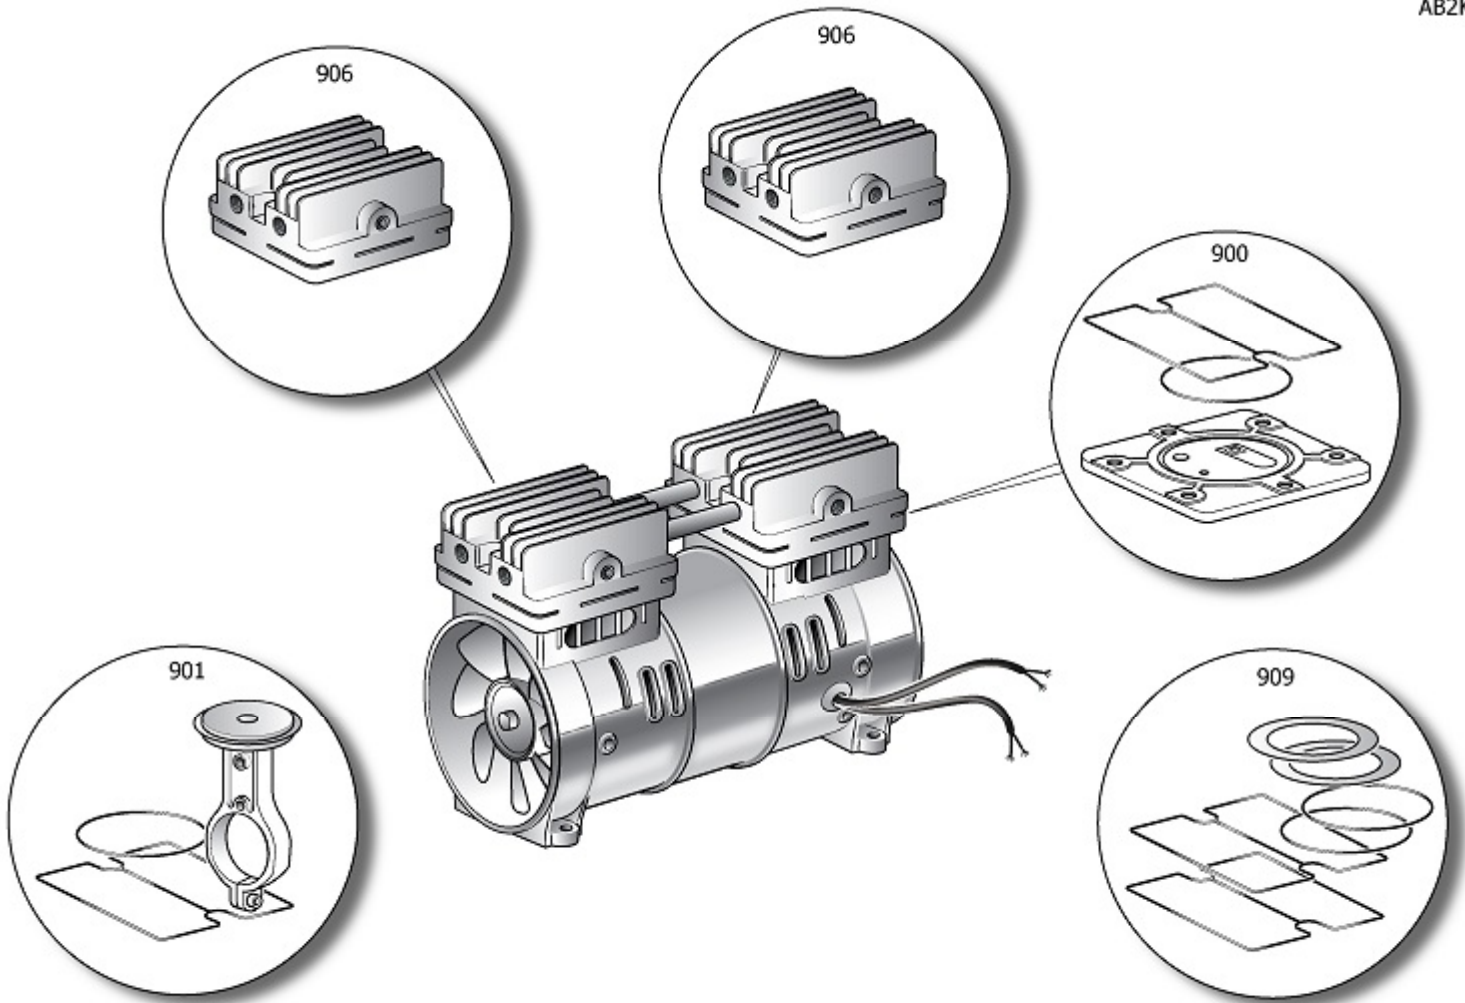

B2DC2G4STN705

SXCMS1350HE

Pos	Component	MU	Multiplier
23	9417794	ZUSAMMENST. LUFTFILTER	PZ 1,0
80	9430831	KONDENSATOR	PZ 1,0
104	9430826	HANDGRIFF	PZ 1,0
110	9049190	SICHERHEITSVENTIL	PZ 1,0
132	9065376	SPEISEKABEL	PZ 1,0
200	9417788	BARE PUMP	PZ 1,0
300	9430820	SATZ-RAD/FEET	PZ 1,0
990	9430828	KIT STRUMENTI	PZ 1,0
991	9430814	KIT TUBO MANDATA	PZ 1,0
992	9430815	KIT VALVOLA RITEGNO	PZ 1,0

AB2KT

PUMP OL130 1,3H

BARE PUMP

Pos	Component		MU	Multiplier
900	9430800	MPK VALVE PLATE Q2 750W JW	PZ	2,0
901	9430801	MPK CONROD ASS.LY Q2 750W JW	PZ	2,0
906	9430805	MPC HEAD LF Q2 750W BLACK JW	PZ	1,0
906	9430806	MPC HEAD RG Q2 750W BLACK JW	PZ	1,0
909	9430804	MPK GASKETS+SEALS Q2 750W JW	PZ	1,0