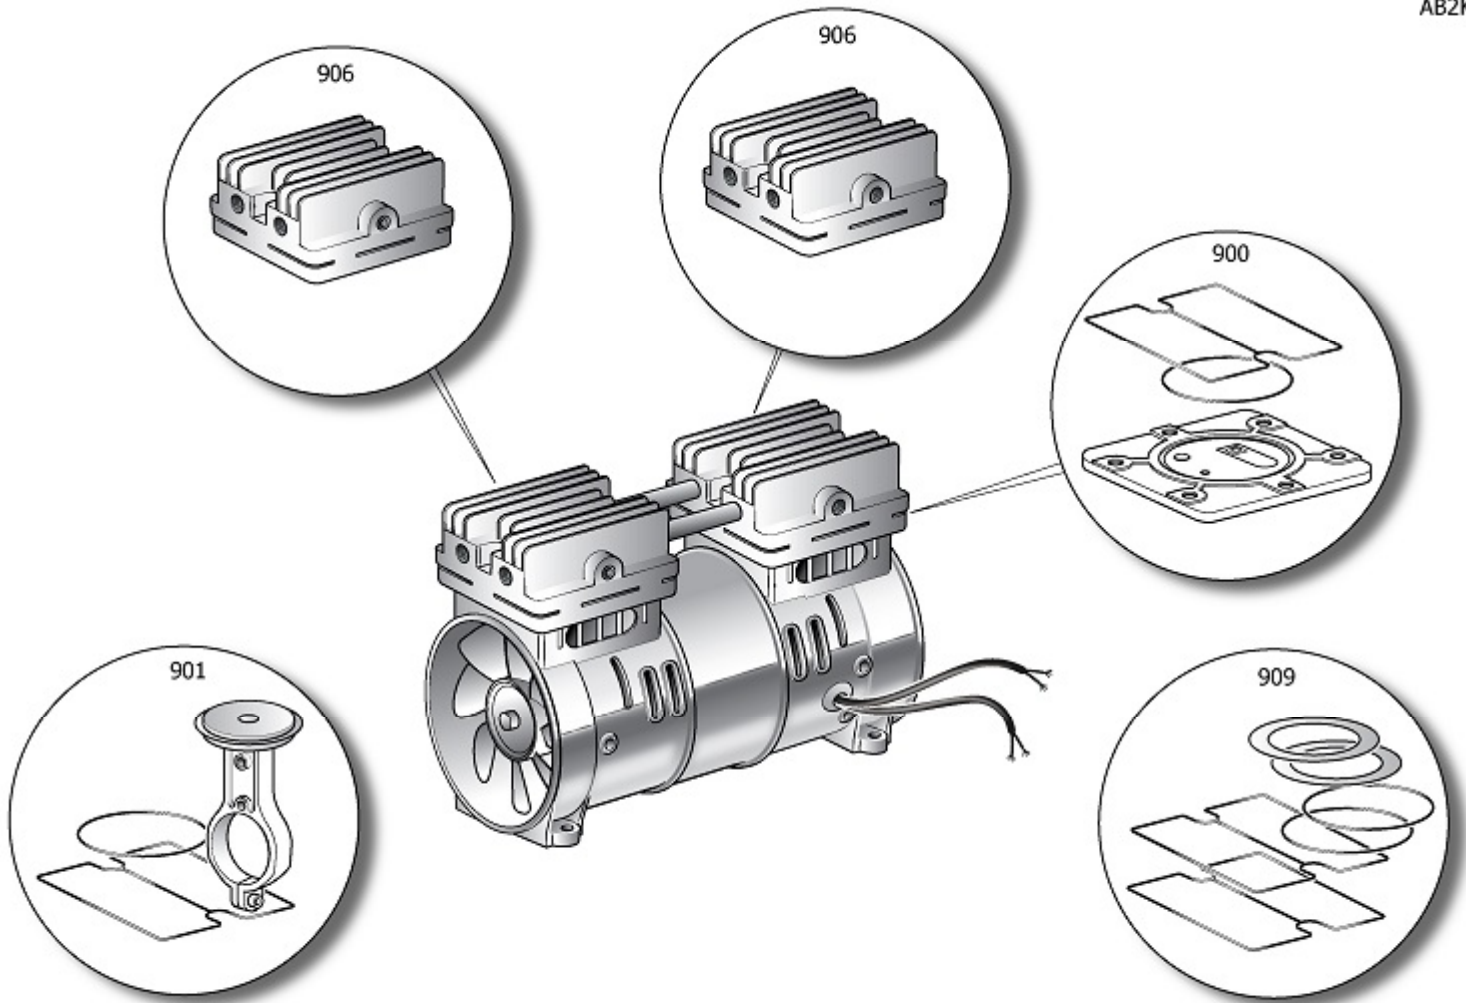

B2CC2G4STN704

SXCMS1324HE

Pos	Component	MU	Multiplier
23	9417794	ZUSAMMENST. LUFTFILTER	PZ 1,0
80	9430831	KONDENSATOR	PZ 1,0
104	9430826	HANDGRIFF	PZ 1,0
110	9049190	SICHERHEITSVENTIL	PZ 1,0
132	9065376	SPEISEKABEL	PZ 1,0
200	9417788	BARE PUMP	PZ 1,0
300	9430827	SATZ-RAD/FEET	PZ 1,0
990	9430828	KIT STRUMENTI	PZ 1,0
991	9430814	KIT TUBO MANDATA	PZ 1,0
992	9430815	KIT VALVOLA RITEGNO	PZ 1,0

AB2KT

PUMP OL130 1,3H

BARE PUMP

Pos	Component		MU	Multiplier
900	9430800	MPK VALVE PLATE Q2 750W JW	PZ	2,0
901	9430801	MPK CONROD ASS.LY Q2 750W JW	PZ	2,0
906	9430805	MPC HEAD LF Q2 750W BLACK JW	PZ	1,0
906	9430806	MPC HEAD RG Q2 750W BLACK JW	PZ	1,0
909	9430804	MPK GASKETS+SEALS Q2 750W JW	PZ	1,0