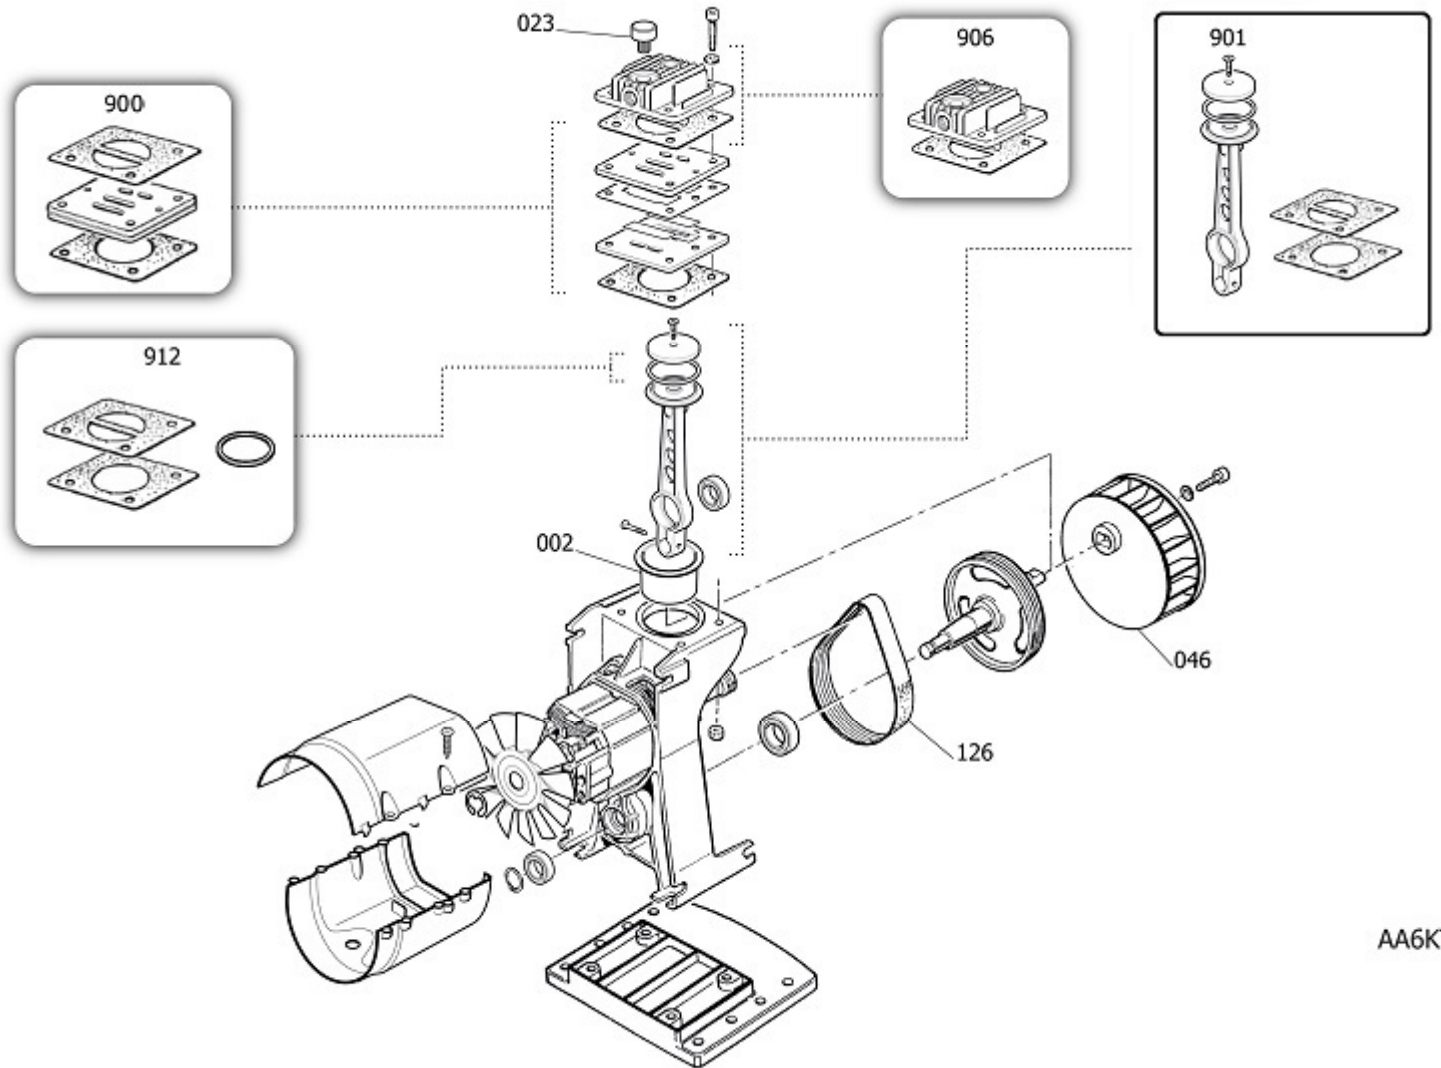

8215400STN724

SXCMD15WE

Pos	Component		MU	Multiplier
23	9069336	ZUSAMMENST. LUFTFILTER	PZ	1,0
49	9069326	OBERER VERKLEIDUNG	PZ	1,0
50	9069325	UNTERER VERKLEIDUNG	PZ	1,0
52	9050496	ABLASSVENTIL	PZ	1,0
112	9050601	NIPPEL	PZ	1,0
132	9065485	SPEISEKABEL	PZ	1,0
133	9064185	SCHALTER	PZ	1,0
145	9043887	FÜHRERLEITUNG	PZ	1,0
200	A8000WA	BARE PUMP	PZ	1,0

AA6KT

A8000WA

BARE PUMP

Pos	Component	MU	Multiplier
1	A861102	KURBELGEH[USE	PZ 1,0
2	A731000	ZYLINDER	PZ 1,0
4	A861202	WELLE	PZ 1,0
19	9131678	WASHER 5,3X12X1,5 ROHS	PZ 1,0
30	9170114	6001.2RS.C3.P6.V2.Z2.170Ä.ROHS	PZ 1,0
30	9170130	BEARING 6203 2Z XL (345)	PZ 1,0
30	9415531	6201.2RS.C3.P6.V2.Z2.170Ä.ROHS	PZ 1,0
45	9140211	SEEGER 12 UNI 7435 ROHS	PZ 1,0
46	9038484	LJFTERRAD	PZ 1,0
126	9075341	RIEMEN POLY V	PZ 1,0
900	9434A67	MPK VALVE PLATE OL197SIL WALLT	PZ 1,0
901	9434B83	MPK PISTON-CONROD OL197 WALLTE	PZ 1,0
906	9434G67	MPK HEAD OL197SIL WALLTECH	PZ 1,0
912	9434C71	MPK PISTON RINGS OL197S WALLTE	PZ 1,0