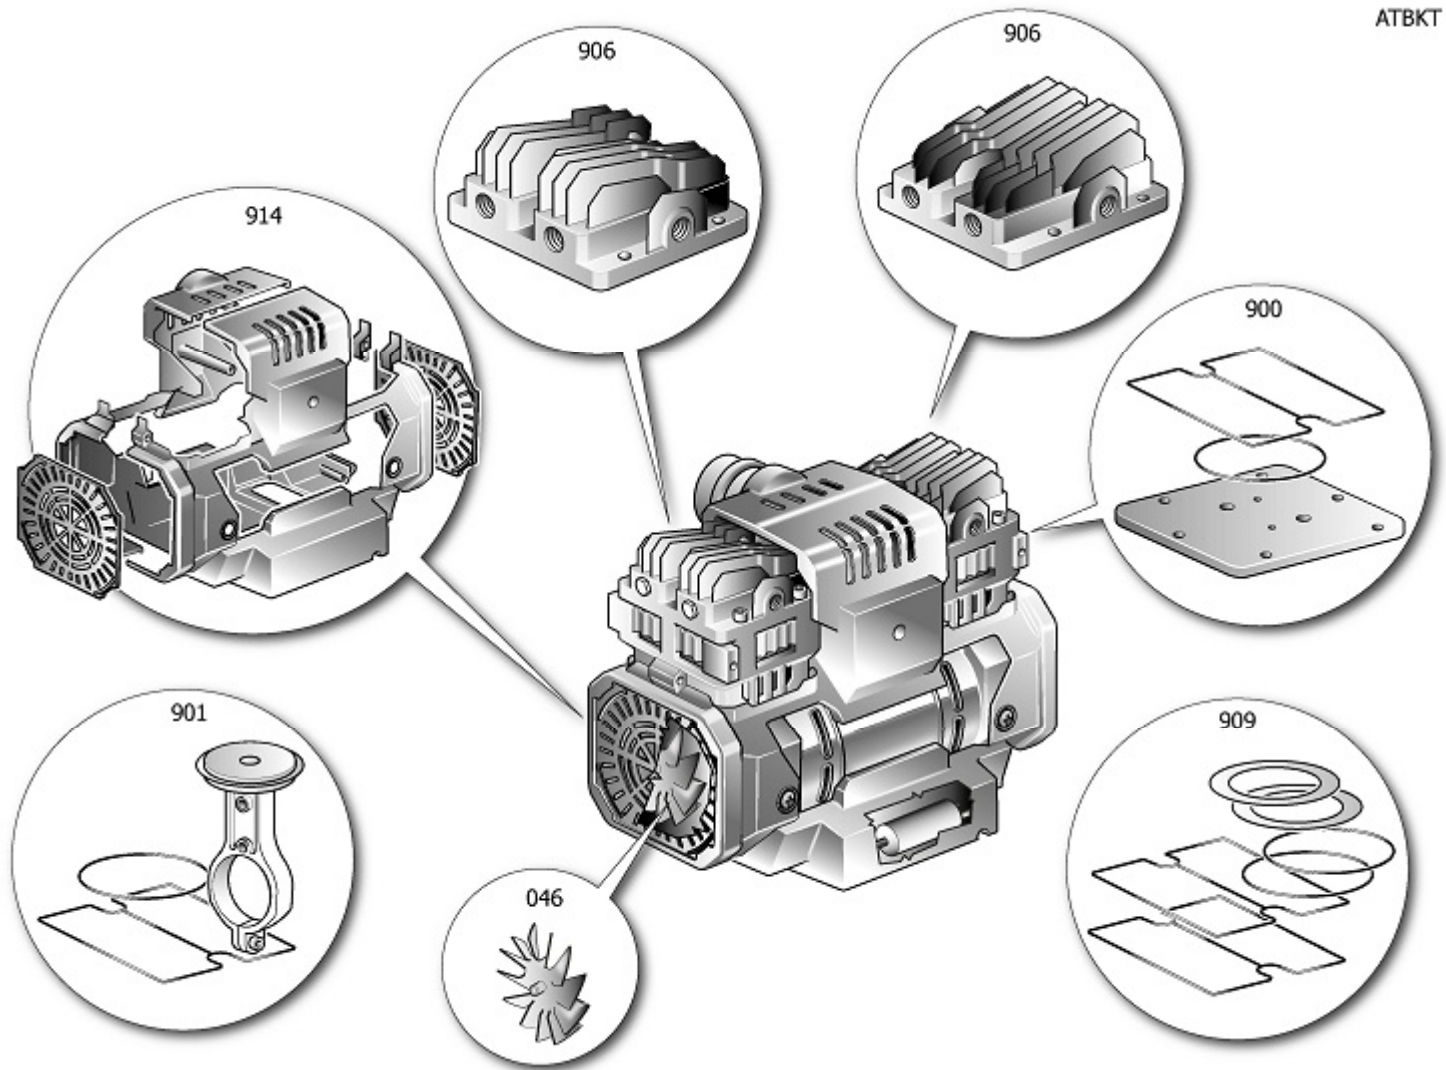

B2CC304STF580

FMXCMS1524HE

Pos	Component	MU	Multiplier
23	9417794	ZUSAMMENST. LUFTFILTER	PZ 1,0
80	9417791	KONDENSATOR	PZ 1,0
104	9430826	HANDGRIFF	PZ 1,0
110	9049190	SICHERHEITSVENTIL	PZ 1,0
117	9069116	KUGELGRIFF	PZ 1,0
132	9065376	SPEISEKABEL	PZ 1,0
200	9417870	BARE PUMP	PZ 1,0
300	9430827	SATZ-RAD/FEET	PZ 1,0
990	9430846	KIT STRUMENTI	PZ 1,0
991	9430814	KIT TUBO MANDATA	PZ 1,0
992	9430815	KIT VALVOLA RITEGNO	PZ 1,0
998	9430816	KIT ANTIVIBRANTI	PZ 1,0

ATBKT

PUMP OL150TB 1,

BARE PUMP

Pos	Component		MU	Multiplier
46	9430851	LJFTERRAD	PZ	2,0
900	9430800	MPK VALVE PLATE Q2 750W JW	PZ	2,0
901	9430801	MPK CONROD ASS.LY Q2 750W JW	PZ	2,0
906	9430848	MPC HEAD LF Q2 750W TB JW	PZ	1,0
906	9430849	MPC HEAD RG Q2 750W TB JW	PZ	1,0
909	9430804	MPK GASKETS+SEALS Q2 750W JW	PZ	1,0
914	9430850	FRDREKER KIT	PZ	1,0