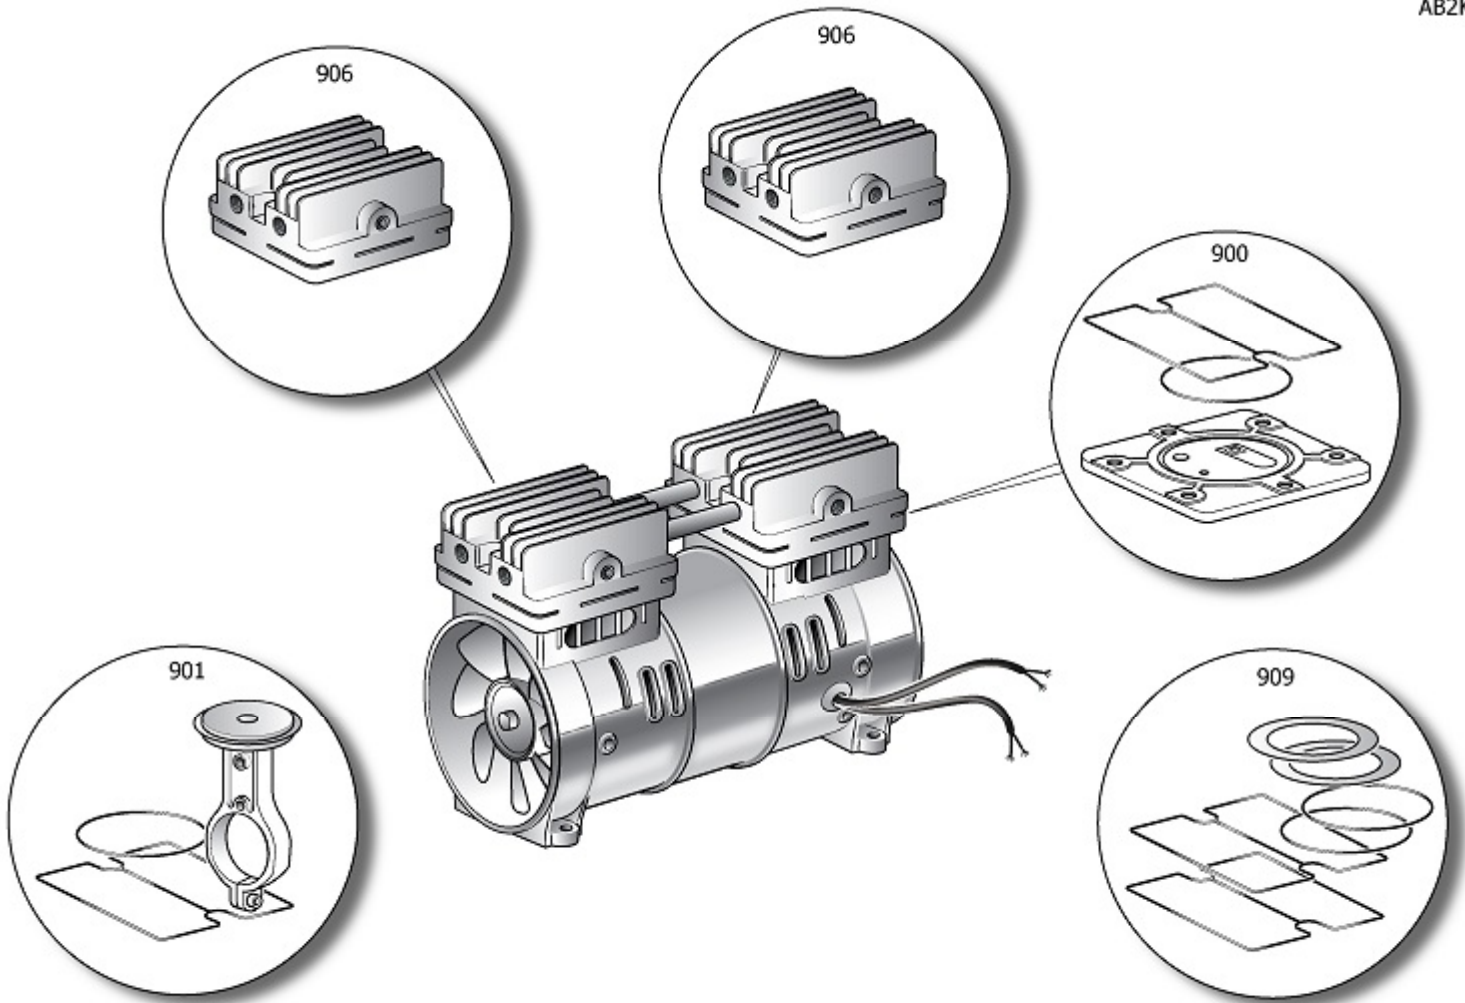

BB2BL

Pos	Component	MU	Multiplier
23	9430200	ZUSAMMENST. LUFTFILTER	PZ 1,0
80	9430230	KONDENSATOR	PZ 1,0
107	9047078	KONDENSABLASSHAHN	PZ 1,0
110	9049190	SICHERHEITSVENTIL	PZ 1,0
131	9430208	KOMPLETTER DRUCKSCHALTER	PZ 1,0
132	9430209	SPEISEKABEL	PZ 1,0
133	9064806	SCHALTER	PZ 1,0
200	9417746	BARE PUMP	PZ 1,0
300	9430210	SATZ-RAD/FEET	PZ 1,0
914	9430216	FÜHRERER KIT	PZ 1,0
989	9430218	MPK PRESS.RED.SILTEK/S YEL	PZ 1,0
991	9430213	KIT TUBO MANDATA	PZ 1,0
992	9430214	KIT VALVOLA RITEGNO	PZ 1,0
998	9430215	KIT ANTIVIBRANTI	PZ 1,0

AB2KT

PUMP OL110 4P 2

BARE PUMP

Pos	Component		MU	Multiplier
900	9434A37	MPK VALVE PLATE OL110 (Q2)	PZ	1,0
901	9434B36	MPK CONROD ASS.LY OL110 (Q2)	PZ	1,0
906	9430222	MPC HEAD RG SILTEK+/S	PZ	1,0
906	9430233	MPC HEAD LF SILTEK+/S	PZ	1,0
909	9434F37	MPK GASKETS+SEALS OL110 (Q2)	PZ	1,0