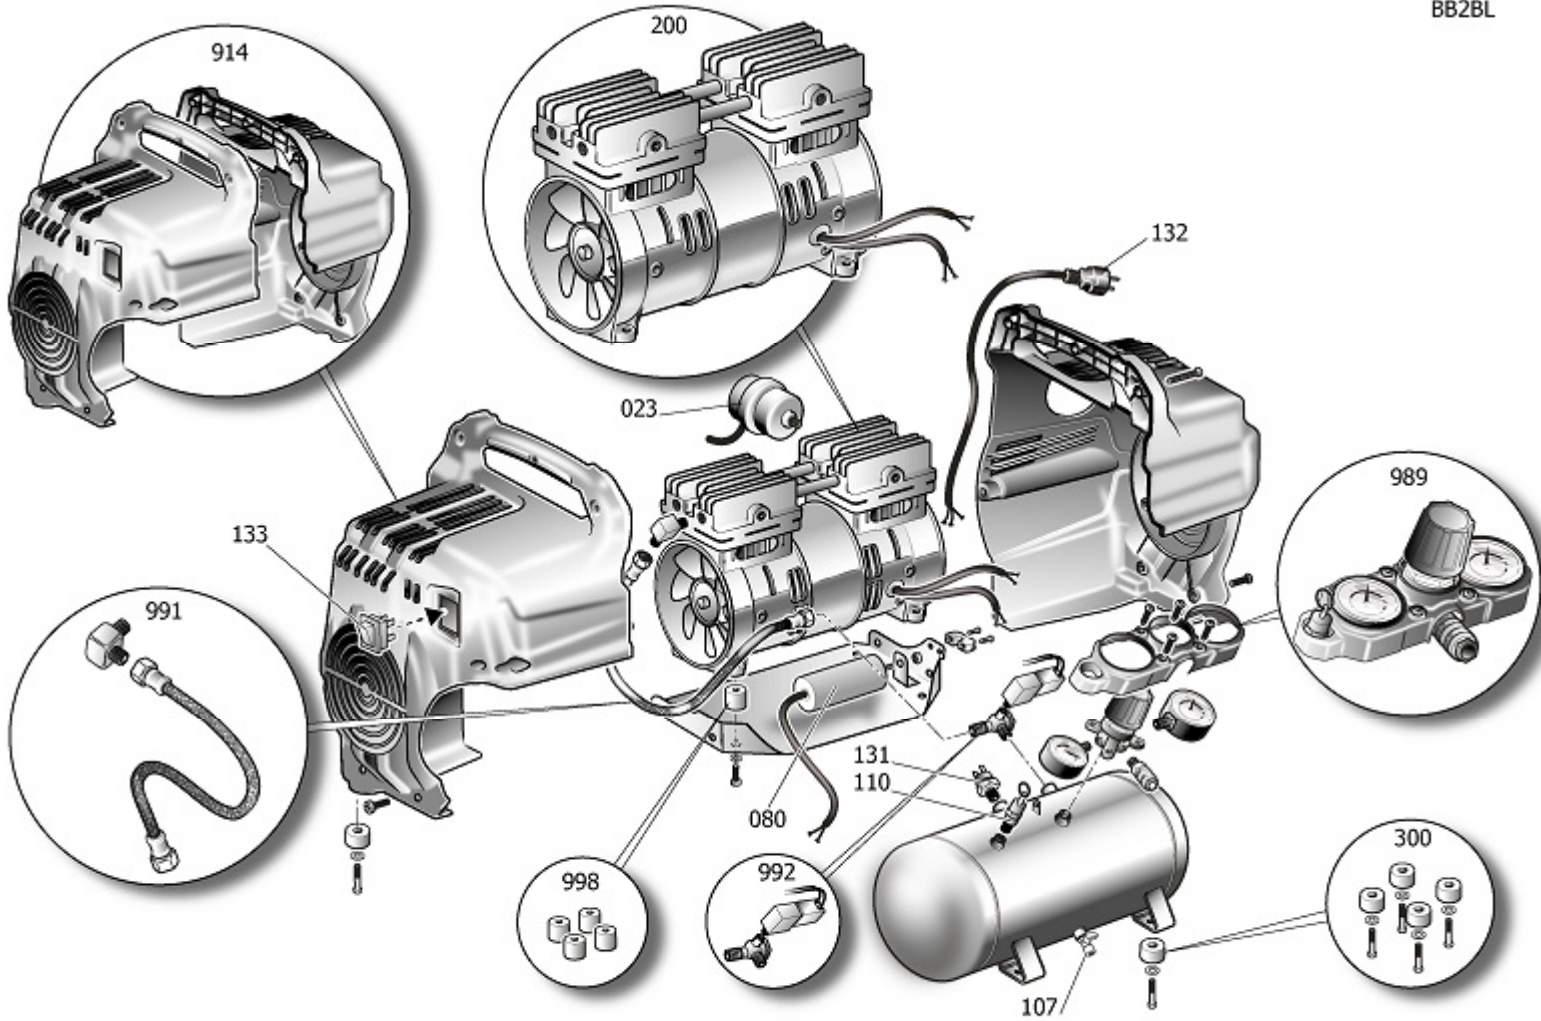

BB2BL

Pos	Component	MU	Multiplier
23	9430200	ZUSAMMENST. LUFTFILTER	PZ 1,0
80	9430230	KONDENSATOR	PZ 1,0
107	9047078	KONDENSABLASSHAHN	PZ 1,0
110	9049190	SICHERHEITSVENTIL	PZ 1,0
131	9430208	KOMPLETTER DRUCKSCHALTER	PZ 1,0
132	9430209	SPEISEKABEL	PZ 1,0
133	9064806	SCHALTER	PZ 1,0
200	9417746	BARE PUMP	PZ 1,0
300	9430210	SATZ-RAD/FEET	PZ 1,0
914	9430216	FÜHRERER KIT	PZ 1,0
989	9430218	MPK PRESS.RED.SILTEK/S YEL	PZ 1,0
991	9430213	KIT TUBO MANDATA	PZ 1,0
992	9430214	KIT VALVOLA RITEGNO	PZ 1,0
998	9430215	KIT ANTIVIBRANTI	PZ 1,0

AB2KT

PUMP OL110 4P 2

BARE PUMP

Pos	Component		MU	Multiplier
900	9434A37	MPK VALVE PLATE OL110 (Q2)	PZ	1,0
901	9434B36	MPK CONROD ASS.LY OL110 (Q2)	PZ	1,0
906	9430222	MPC HEAD RG SILTEK+/S	PZ	1,0
906	9430233	MPC HEAD LF SILTEK+/S	PZ	1,0
909	9434F37	MPK GASKETS+SEALS OL110 (Q2)	PZ	1,0