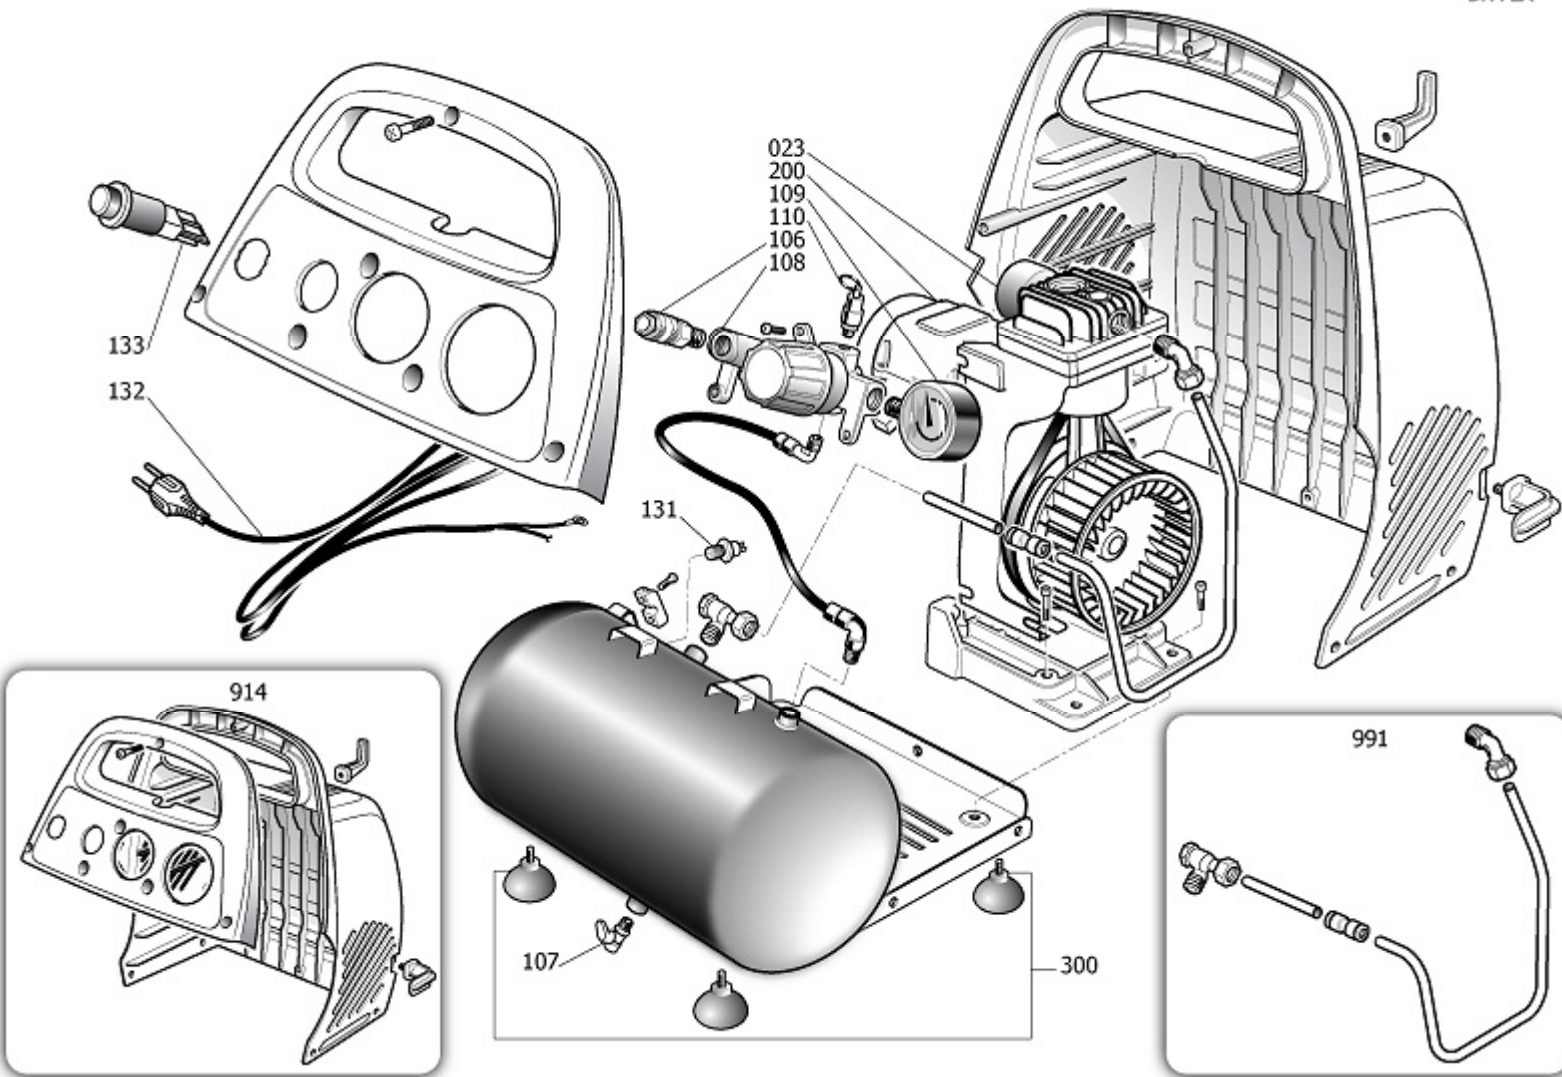

BNVLX

Pos	Component	MU	Multiplier
55	9414246 HALTERUNG FJR AGGREGAT	PZ	1,0
106	9412204 LEITUNGSHAHN	PZ	1,0
107	9047078 KONDENSABLASSHAHN	PZ	1,0
108	9430518 DRUCKREDUZIERER	PZ	1,0
109	9052107 MANOMETER	PZ	1,0
110	9049336 SICHERHEITSVENTIL	PZ	1,0
127	9270056 RILSAN PIPE 5/8 BLACK NM	MT	1,0
131	9063252 KOMPLETTER DRUCKSCHALTER	PZ	1,0
132	9430519 SPEISEKABEL	PZ	1,0
133	9064799 SCHALTER	PZ	1,0
164	9053583 ELBOW SR 1/4"M X 8 ROHS	PZ	1,0
200	9430533 BARE PUMP	PZ	1,0
300	9421147 SATZ-RAD/FEET	PZ	1,0
914	9430516 FIRDERER KIT	PZ	1,0
991	9430517 KIT TUBO MANDATA	PZ	1,0

AA6KT

PUMP OL195 NVEN

BARE PUMP

Pos	Component		MU	Multiplier
2	A631040	ZYLINDER	PZ	1,0
23	9416634	ZUSAMMENST. LUFTFILTER	PZ	1,0
46	9430528	LJFTERRAD	PZ	1,0
126	9075085	RIEMEN POLY V	PZ	1,0
900	9434A54	MPK VALVE PLATE OL195 SBOXY	PZ	1,0
901	9434B62	MPK PISTON-CONROD OL195 SBOXY	PZ	1,0
906	9434G28	MPK HEAD OL195 BRICO	PZ	1,0
912	9434C57	MPK PISTON RINGS OL195 SBOXY	PZ	1,0