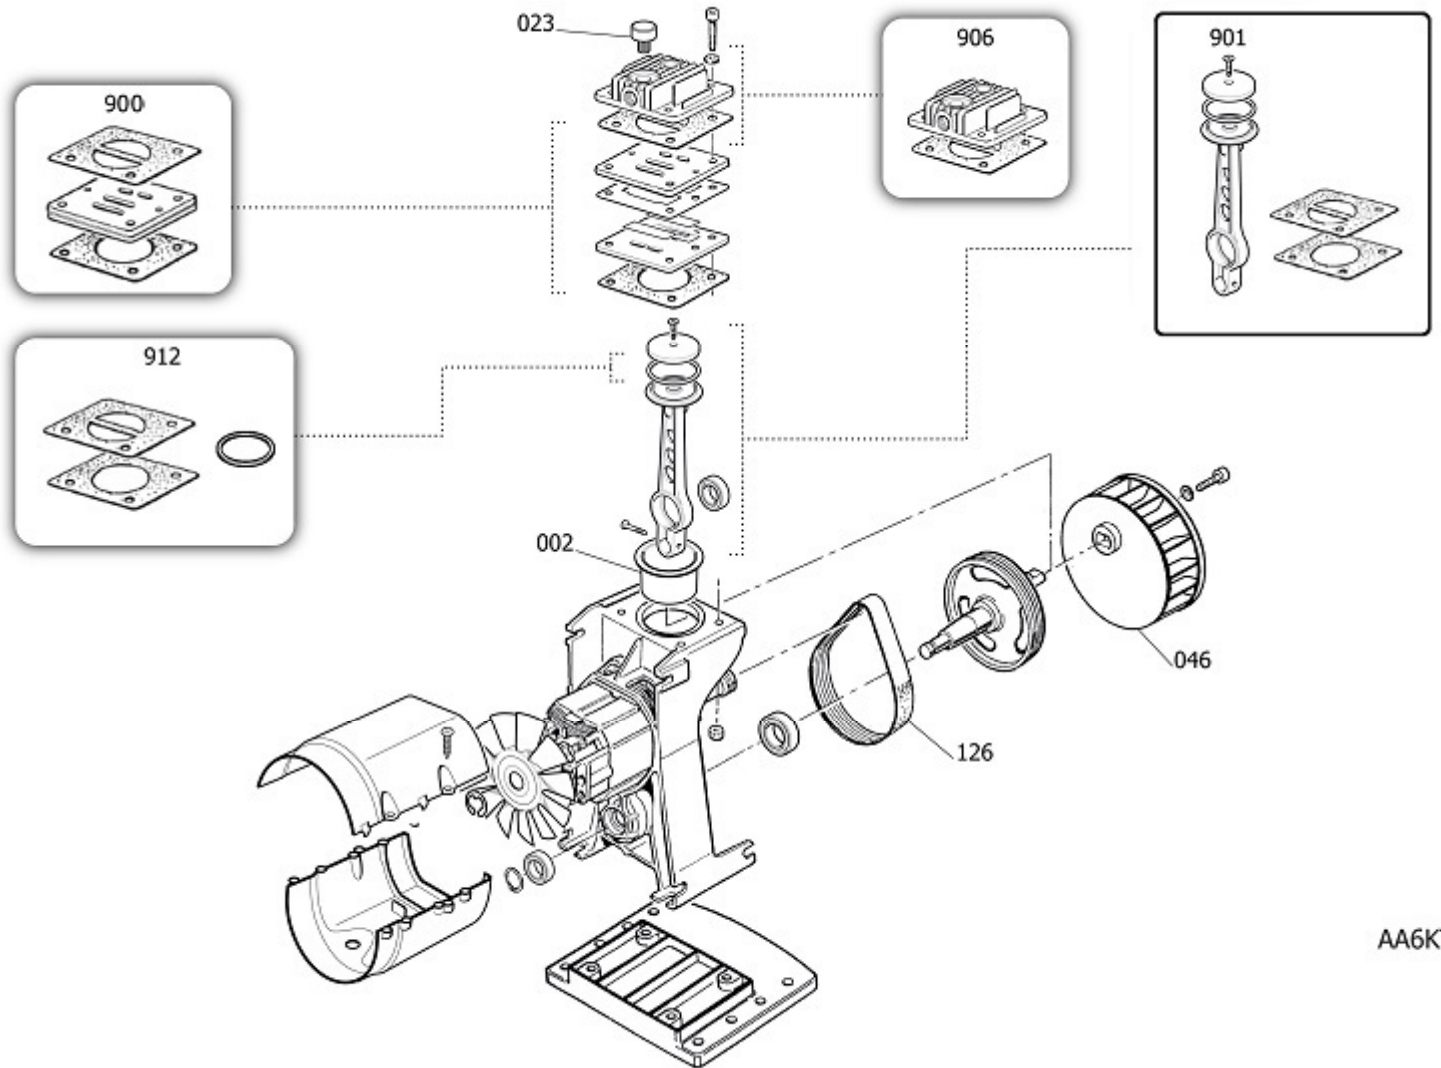

BNVLX

Pos	Component	MU	Multiplier
55	9414246 HALTERUNG FJR AGGREGAT	PZ	1,0
106	9412204 LEITUNGSHAHN	PZ	1,0
107	9047078 KONDENSABLASSHAHN	PZ	1,0
108	9430518 DRUCKREDUZIERER	PZ	1,0
109	9052107 MANOMETER	PZ	1,0
110	9049336 SICHERHEITSVENTIL	PZ	1,0
127	9270056 RILSAN PIPE 5/8 BLACK NM	MT	1,0
131	9063252 KOMPLETTER DRUCKSCHALTER	PZ	1,0
132	9430519 SPEISEKABEL	PZ	1,0
133	9064799 SCHALTER	PZ	1,0
164	9053583 ELBOW SR 1/4"M X 8 ROHS	PZ	1,0
200	9430533 BARE PUMP	PZ	1,0
300	9421147 SATZ-RAD/FEET	PZ	1,0
914	9430516 FIRDERER KIT	PZ	1,0
991	9430517 KIT TUBO MANDATA	PZ	1,0

AA6KT

PUMP OL195 NVEN

BARE PUMP

Pos	Component		MU	Multiplier
2	A631040	ZYLINDER	PZ	1,0
23	9416634	ZUSAMMENST. LUFTFILTER	PZ	1,0
46	9430528	LJFTERRAD	PZ	1,0
126	9075085	RIEMEN POLY V	PZ	1,0
900	9434A54	MPK VALVE PLATE OL195 SBOXY	PZ	1,0
901	9434B62	MPK PISTON-CONROD OL195 SBOXY	PZ	1,0
906	9434G28	MPK HEAD OL195 BRICO	PZ	1,0
912	9434C57	MPK PISTON RINGS OL195 SBOXY	PZ	1,0