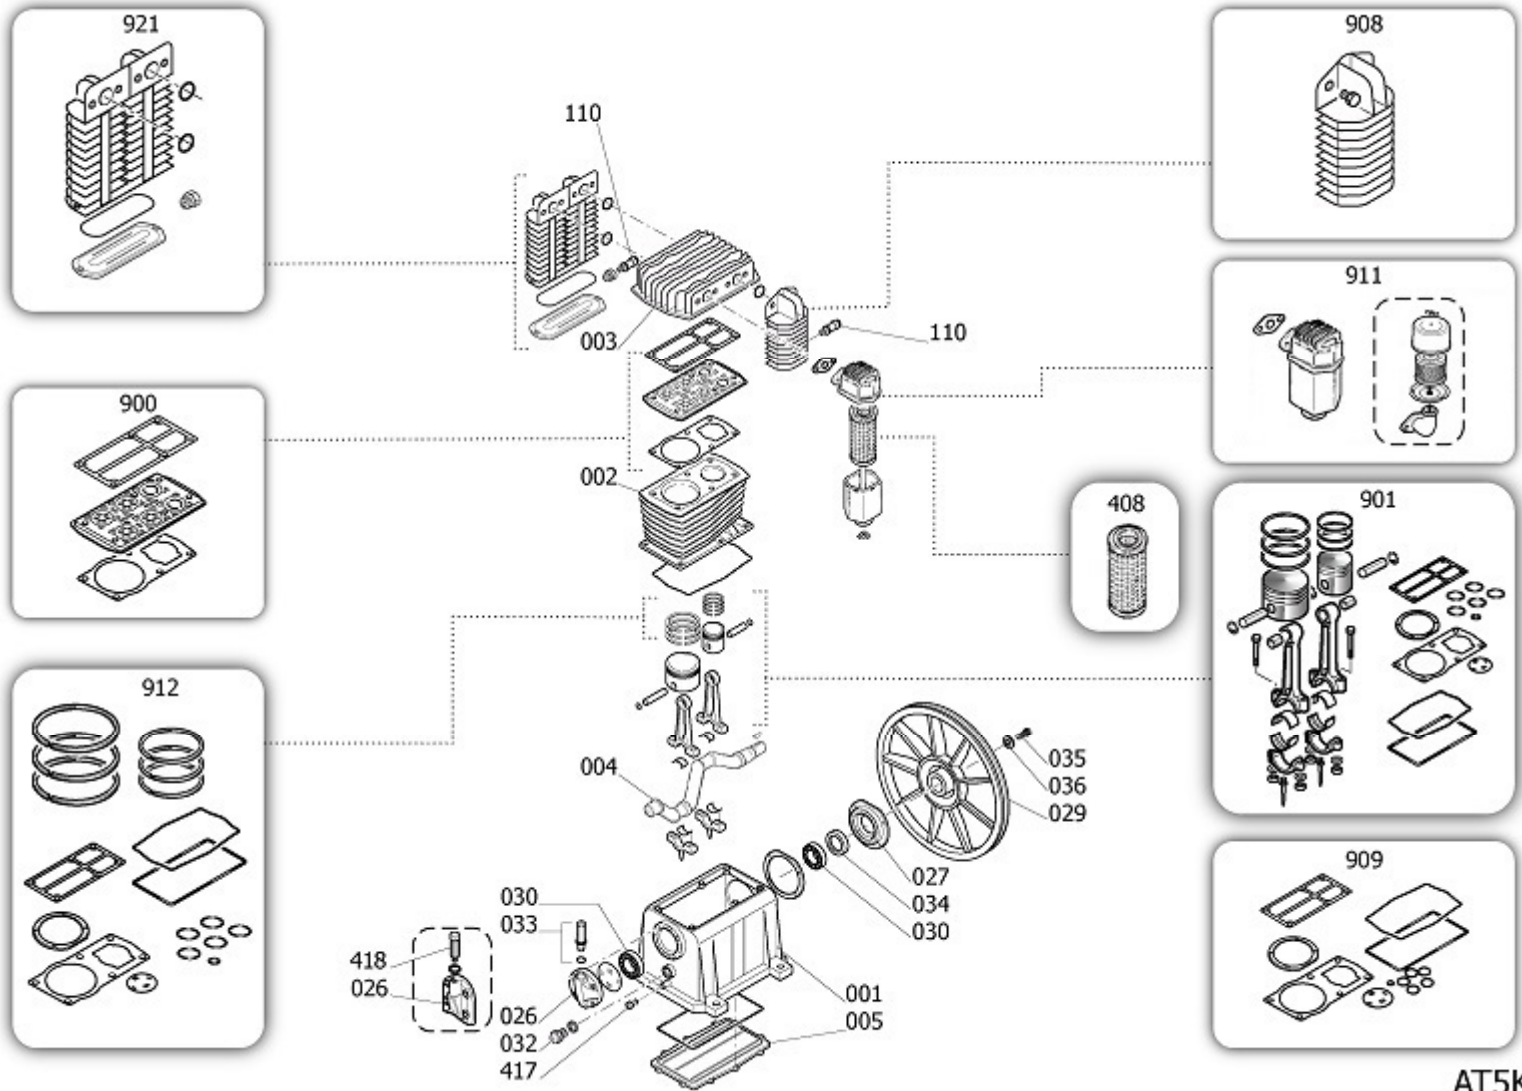

ESGSD

AVV.SD 7,5HP 40

FERNMOTORSCHUTZSCHALTER

Pos	Component		MU	Multiplier
483	E0M0304015	THERMORELAIS	PZ	1,0
489	E0M090002	STUNDENZÄHLER	PZ	1,0
502	EOP270KIT669	SCHALTER/WÄHLER	PZ	1,0
503	EOP270KIT668	LEUCHTSIGNAL	PZ	1,0
613	E0M11LEOAM1	FUS.10X38-1A CH10	PZ	2,0
613	E0M11WEBGG04	FUS.10X38-4A CH10	PZ	1,0
614	E0M095002	TEMPORIZZATORE	PZ	1,0
615	E0M010310	CONT.9A 24V NO AC3 LC1E0910B7	PZ	1,0
615	E0M010314	CONT.9A 24V NC AC3 LC1E0901B7	PZ	2,0
619	E0M05042004	MECHANISCHE VERBLOCKUNG	PZ	1,0
625	E0M14080424	TRASF.80VA 0-230-400/0-24V	PZ	1,0

AT5KT

Pos	Component	MU	Multiplier
1	#113153301 KURBELGEH[USE	PZ	1,0
2	BR30000SGL ZYLINDER	PZ	1,0
3	#113178002 KOPF	PZ	1,0
4	#113178006 WELLE	PZ	1,0
5	#113153007 DECKEL F]R KURBELGEH[USE	PZ	1,0
26	BZ61690 VORDERER DECKEL	PZ	1,0
27	#113141007 HINTERE HALTERUNG F]R GEH[USE	PZ	1,0
29	#113178007 SCHWUNGRAD	PZ	1,0
30	\$30300030 KUGELLAGER 6205 K8-K28	PZ	1,0
30	\$30302140 KUGELLAGER 6206 C3	PZ	1,0
32	#012031000 \LKONTROLLLEUCHTE	PZ	1,0
34	#010008000 DICHRING	PZ	1,0
35	#114001043 SCHRAUBE SCHWUNGRAD	PZ	5,0
36	4105234 UNTERLEGSCHIEBE SCHWUNGRAD	PZ	1,0
110	#047086000 SICHERHEITSVENTIL	PZ	1,0
110	9049184 SICHERHEITSVENTIL	PZ	1,0
408	9434N04 MPK ELEM.FILTR.ROT K17-K100	PZ	1,0
417	\$36531140 \LSTOPFEN	PZ	1,0
418	\$12505950 KIT TAPPO SFIATO	PZ	1,0
900	9434A27 MPK PIASTRA VALVOLE BK119 NW	PZ	1,0
901	9434B30 MPK PISTONE-BIELLA BK119 NW	PZ	1,0
908	9434E04 MPK COLLETTORE BK113-114-119	PZ	1,0
909	9434F27 MPK GUARNIZIONI BK119 NW	PZ	1,0
911	9420936 LUFTFILTER KIT	PZ	1,0
912	9434C28 MPK SEGMENTI BK119 NW	PZ	1,0
921	9434D00 MPK COLL.INTERMEDIO BK113-119	PZ	1,0