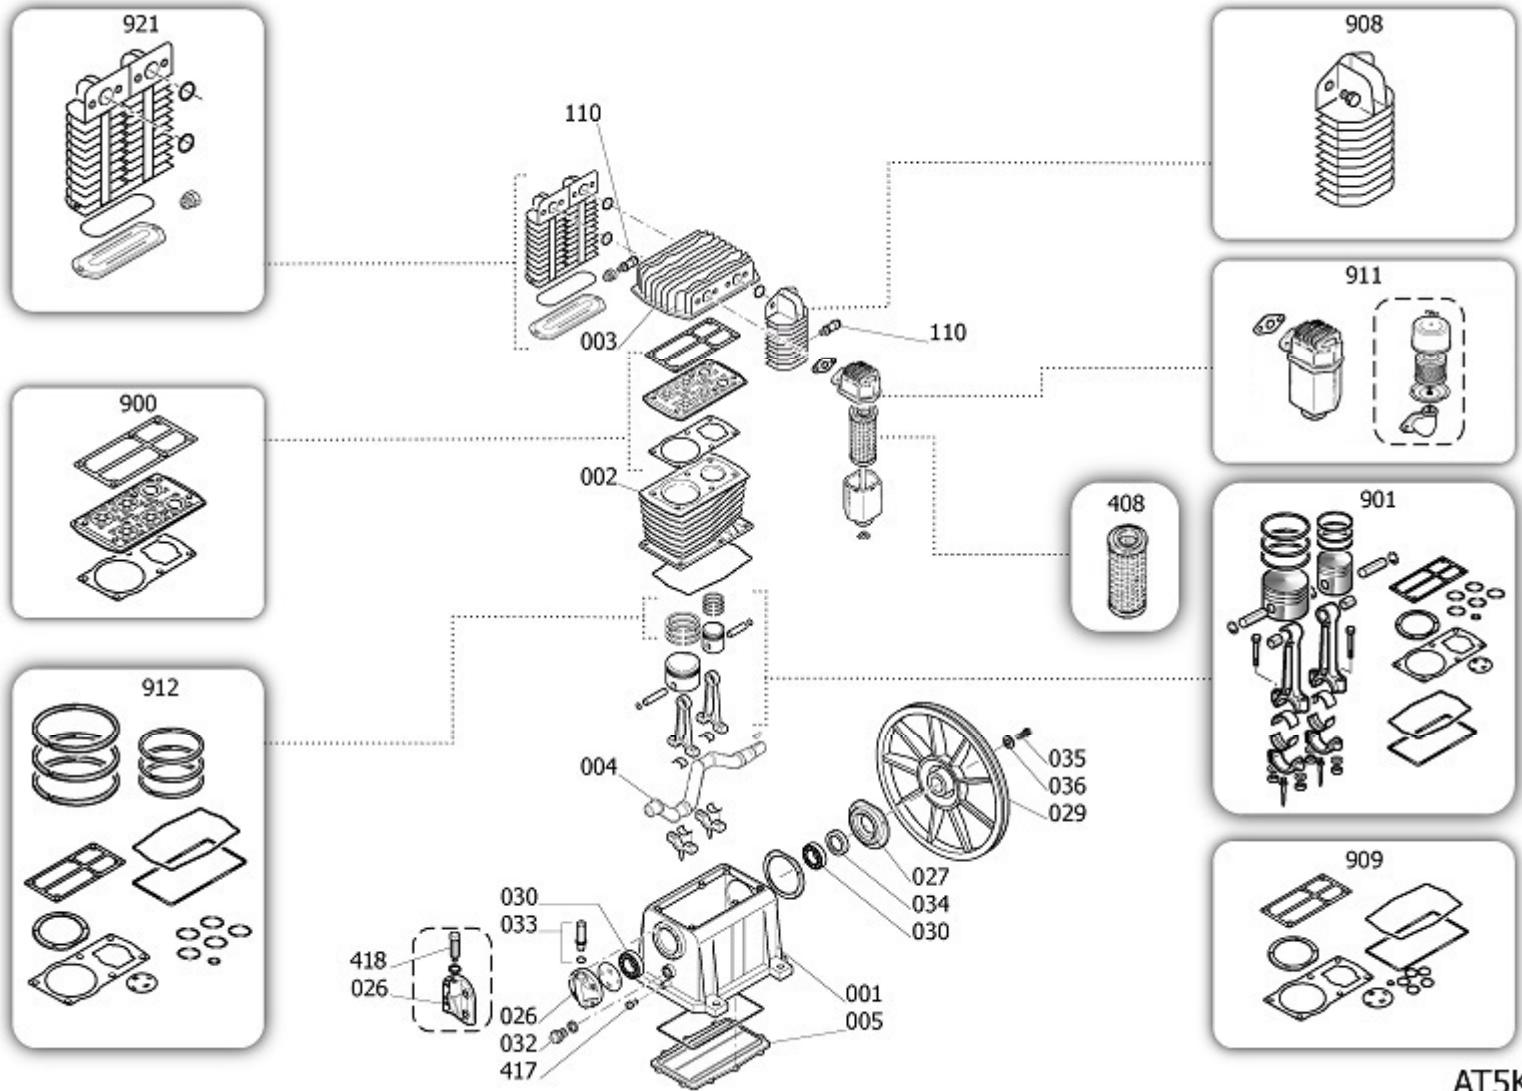

Pos	Component	MU	Multipller
105	4101335	RJCKSCHLAGVENTIL	PZ 1,0
106	9047089	LEITUNGSHAHN	PZ 1,0
107	9047079	KONDENSABLASSHAHN	PZ 1,0
109	9052805	MANOMETER	PZ 1,0
110	9049304	SICHERHEITSVENTIL	PZ 1,0
112	9053008	NIPPEL	PZ 1,0
125	9076910	RIEMENSCHLEIBE	PZ 1,0
126	9075882	RIEMEN POLY V	PZ 1,0
127	9270019	TUBO RILSAN 4X6 PTFE NEUTRO	MT 1,5
131	9063228	KOMPLETTER DRUCKSCHALTER	PZ 1,0
132	9065411	SPEISEKABEL	PZ 1,0
134	9065413	DECKELDICHTUNG	PZ 1,0
135	848S00A	MOTOR	PZ 1,0
141	833260E	FORDERER	PZ 1,0
142	833250E	RIEMENSCHUTZ	PZ 1,0
145	9043522	FIRDERLEITUNG	PZ 1,0
200	N70001C	BARE PUMP	PZ 1,0
300	9420592	SATZ-RAD/FEET	PZ 1,0
4039	9053913	RIDUZ.1" M 1/2" F OT.NICHEL.CEOK	PZ 1,0

AT5KT

Pos	Component	MU	Multiplier
1	#113153301 KURBELGEH[USE	PZ	1,0
2	BR30000SGL ZYLINDER	PZ	1,0
3	#113178002 KOPF	PZ	1,0
4	#113178006 WELLE	PZ	1,0
5	#113153007 DECKEL F]R KURBELGEH[USE	PZ	1,0
26	BZ61690 VORDERER DECKEL	PZ	1,0
27	#113141007 HINTERE HALTERUNG F]R GEH[USE	PZ	1,0
29	#113178007 SCHWUNGRAD	PZ	1,0
30	\$30300030 KUGELLAGER 6205 K8-K28	PZ	1,0
30	\$30302140 KUGELLAGER 6206 C3	PZ	1,0
32	#012031000 \LKONTROLLLEUCHTE	PZ	1,0
34	#010008000 DICHRING	PZ	1,0
35	#114001043 SCHRAUBE SCHWUNGRAD	PZ	5,0
36	4105234 UNTERLEGSCHIEBE SCHWUNGRAD	PZ	1,0
110	#047086000 SICHERHEITSVENTIL	PZ	1,0
110	9049184 SICHERHEITSVENTIL	PZ	1,0
408	9434N04 MPK ELEM.FILTR.ROT K17-K100	PZ	1,0
417	\$36531140 \LSTOPFEN	PZ	1,0
418	\$12505950 KIT TAPPO SFIATO	PZ	1,0
900	9434A27 MPK PIASTRA VALVOLE BK119 NW	PZ	1,0
901	9434B30 MPK PISTONE-BIELLA BK119 NW	PZ	1,0
908	9434E04 MPK COLLETTORE BK113-114-119	PZ	1,0
909	9434F27 MPK GUARNIZIONI BK119 NW	PZ	1,0
911	9420936 LUFTFILTER KIT	PZ	1,0
912	9434C28 MPK SEGMENTI BK119 NW	PZ	1,0
921	9434D00 MPK COLL.INTERMEDIO BK113-119	PZ	1,0