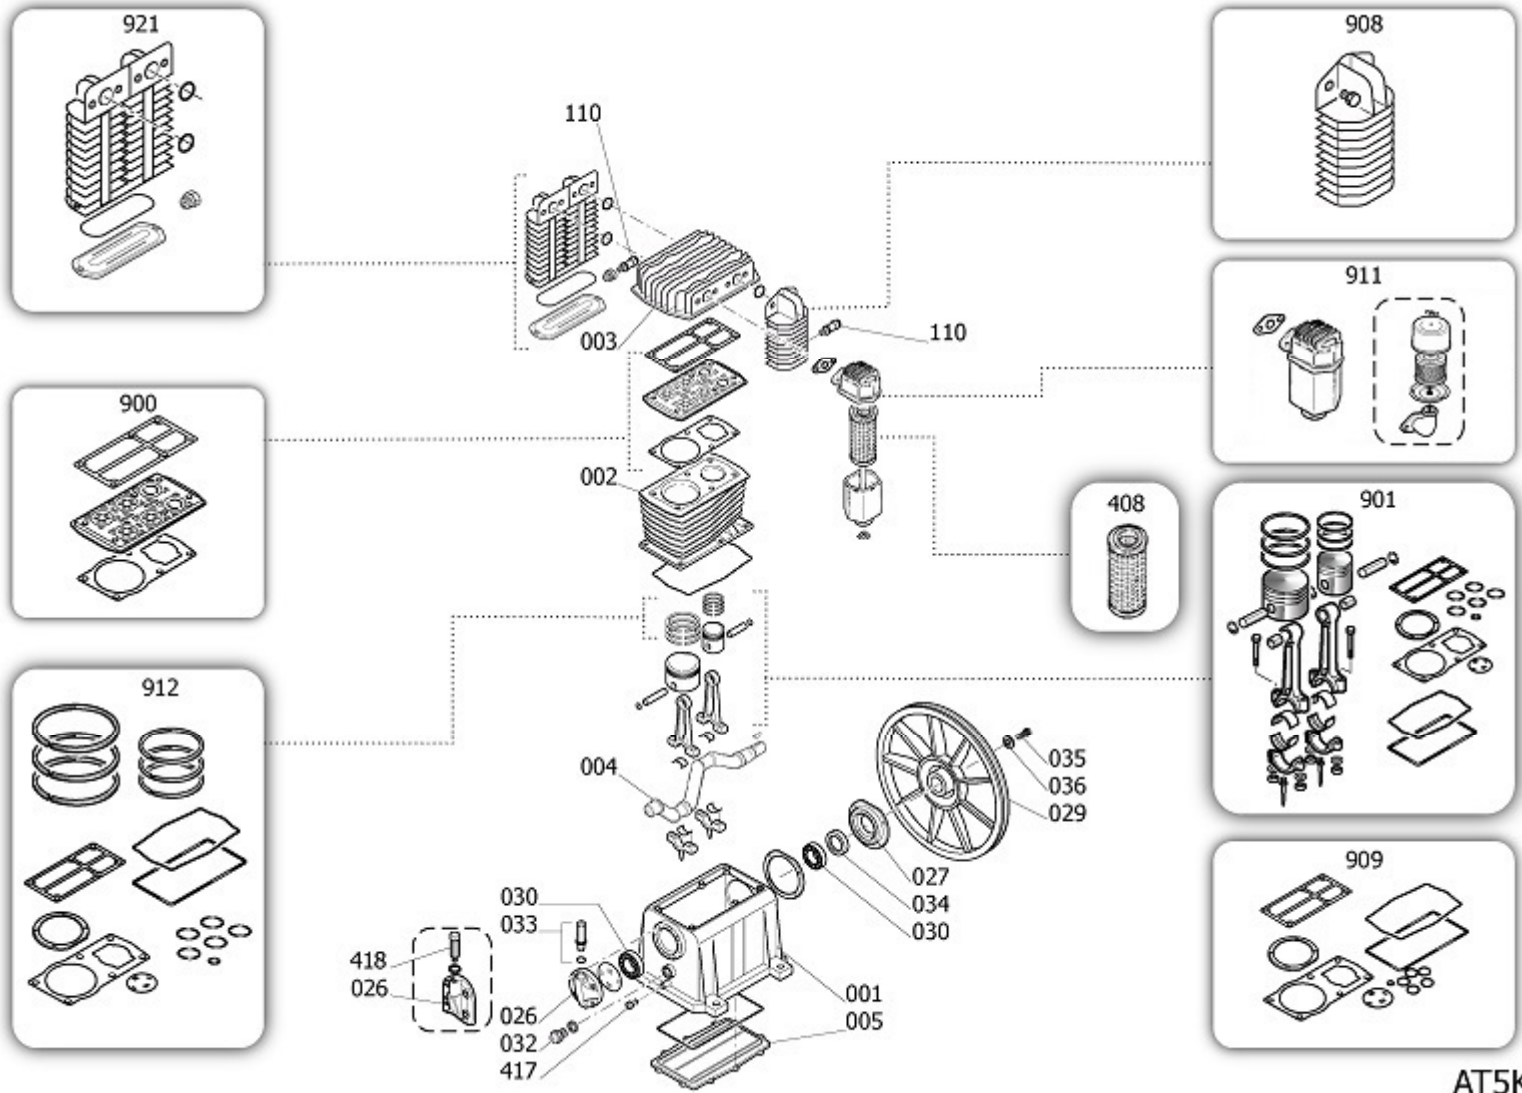

N5TN705STF046

BA 651/11/500 F SD

Pos	Component	MU	Multipller
105	9048003	RJCKSCHLAGVENTIL	PZ 1,0
106	9047089	LEITUNGSHAHN	PZ 1,0
107	9047079	KONDENSABLASSHAHN	PZ 1,0
109	9052802	MANOMETER	PZ 1,0
110	9049307	SICHERHEITSVENTIL	PZ 1,0
112	9053914	NIPPEL	PZ 1,0
125	9076898	RIEMENSCHLEIBE	PZ 1,0
126	#045179000	RIEMEN POLY V	PZ 1,0
131	4101390	KOMPLETTER DRUCKSCHALTER	PZ 1,0
135	847T01A	MOTOR	PZ 1,0
136	9062954	FERNMOTORSCHUTZSCHALTER	PZ 1,0
137	9064462	MAGNETVENTIL	PZ 1,0
141	833260E	FORDERER	PZ 1,0
142	833250E	RIEMENSCHUTZ	PZ 1,0
145	9043479	FIRDERLEITUNG	PZ 1,0
155	9050736	SCHALLDAMPFER	PZ 1,0
176	9064139	VERBINDER	PZ 1,0
200	N50000C	BARE PUMP	PZ 1,0
300	9420592	SATZ-RAD/FEET	PZ 1,0
4039	9053913	RIDUZ.1" M 1/2" F OT.NICHEL.CEOK	PZ 1,0

AT5KT

Pos	Component	MU	Multiplier
1	#113141101 KURBELGEH[USE	PZ	1,0
2	#113141013SGL ZYLINDER	PZ	1,0
3	#113178002 KOPF	PZ	1,0
4	#113141011 WELLE	PZ	1,0
5	BZ61300 DECKEL FJR KURBELGEH[USE	PZ	1,0
26	BZ61690 VORDERER DECKEL	PZ	1,0
27	#113141007 HINTERE HALTERUNG FJR GEH[USE	PZ	1,0
29	#113178007 SCHWUNGRAD	PZ	1,0
30	\$30300030 KUGELLAGER 6205 K8-K28	PZ	1,0
30	\$30302140 KUGELLAGER 6206 C3	PZ	1,0
32	#012031000 \LKONTROLLLEUCHTE	PZ	1,0
34	#010008000 DICHRING	PZ	1,0
35	#114001043 SCHRAUBE SCHWUNGRAD	PZ	5,0
36	4105234 UNTERLEGSCHIEBE SCHWUNGRAD	PZ	1,0
110	#047086000 SICHERHEITSVENTIL	PZ	1,0
110	9049184 SICHERHEITSVENTIL	PZ	1,0
408	9434N04 MPK ELEM.FILTR.ROT K17-K100	PZ	1,0
417	\$36531140 \LSTOPFEN	PZ	1,0
418	\$12505950 KIT TAPPO SFIATO	PZ	1,0
900	9434A04 MPK PIASTRA VALVOLE BK114-119	PZ	1,0
901	9434B05 MPK PISTONE-BIELLA BK114	PZ	1,0
908	9434E04 MPK COLLETTORE BK113-114-119	PZ	1,0
909	9434F04 MPK GUARNIZIONI BK114	PZ	1,0
911	9420936 LUFTFILTER KIT	PZ	1,0
912	9434C05 MPK SEGMENTI BK114	PZ	1,0
921	9434D00 MPK COLL.INTERMEDIO BK113-119	PZ	1,0