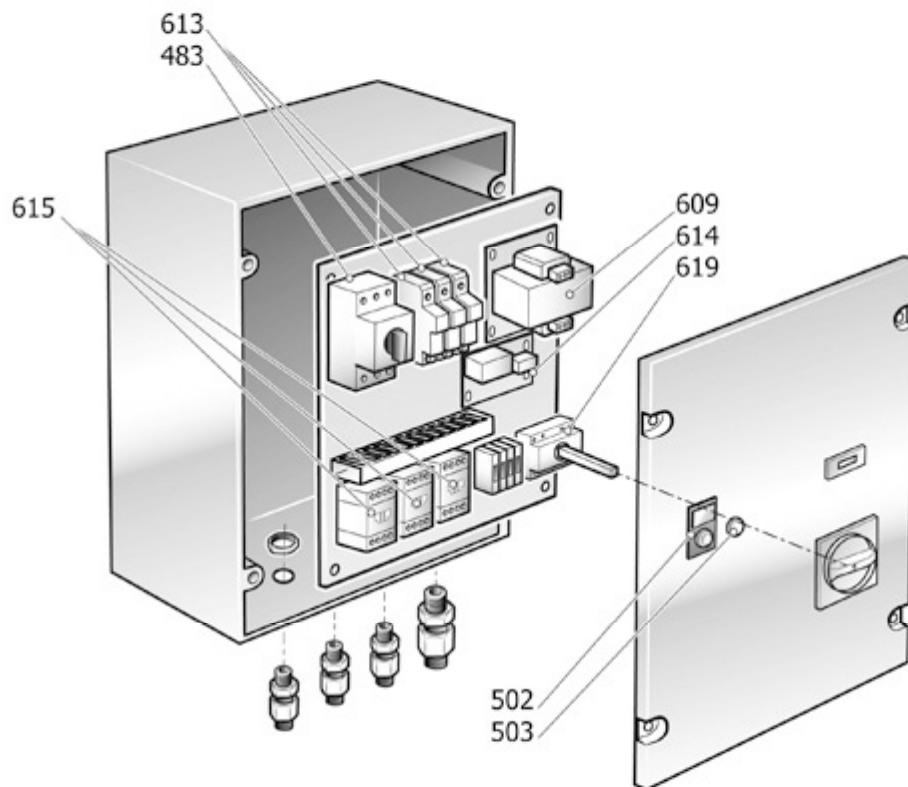

N5TN705STF046

BA 651/11/500 F SD

Pos	Component	MU	Multipller
105	9048003	RJCKSCHLAGVENTIL	PZ 1,0
106	9047089	LEITUNGSHAHN	PZ 1,0
107	9047079	KONDENSABLASSHAHN	PZ 1,0
109	9052802	MANOMETER	PZ 1,0
110	9049307	SICHERHEITSVENTIL	PZ 1,0
112	9053914	NIPPEL	PZ 1,0
125	9076898	RIEMENSCHLEIBE	PZ 1,0
126	#045179000	RIEMEN POLY V	PZ 1,0
131	4101390	KOMPLETTER DRUCKSCHALTER	PZ 1,0
135	847T01A	MOTOR	PZ 1,0
136	9062954	FERNMOTORSCHUTZSCHALTER	PZ 1,0
137	9064462	MAGNETVENTIL	PZ 1,0
141	833260E	FORDERER	PZ 1,0
142	833250E	RIEMENSCHUTZ	PZ 1,0
145	9043479	FIRDERLEITUNG	PZ 1,0
155	9050736	SCHALLDAMPFER	PZ 1,0
176	9064139	VERBINDER	PZ 1,0
200	N50000C	BARE PUMP	PZ 1,0
300	9420592	SATZ-RAD/FEET	PZ 1,0
4039	9053913	RIDUZ.1" M 1/2" F OT.NICHEL.CEOK	PZ 1,0

ESGSD

Pos	Component		MU	Multiplier
483	E0M0304014	THERMORELAIS	PZ	1,0
489	E0M090002	STUNDENZÄHLER	PZ	1,0
502	EOP270KIT669	SCHALTER/WÄHLER	PZ	1,0
503	EOP270KIT668	LEUCHTSIGNAL	PZ	1,0
613	E0M11LEOAM1	FUS.10X38-1A CH10	PZ	2,0
613	E0M11WEBGG04	FUS.10X38-4A CH10	PZ	1,0
614	E0M095002	TEMPORIZZATORE	PZ	1,0
615	E0M010310	CONT.9A 24V NO AC3 LC1E0910B7	PZ	1,0
615	E0M010314	CONT.9A 24V NC AC3 LC1E0901B7	PZ	2,0
619	E0M05042004	MECHANISCHE VERBLOCKUNG	PZ	1,0
625	E0M14080424	TRASF.80VA 0-230-400/0-24V	PZ	1,0