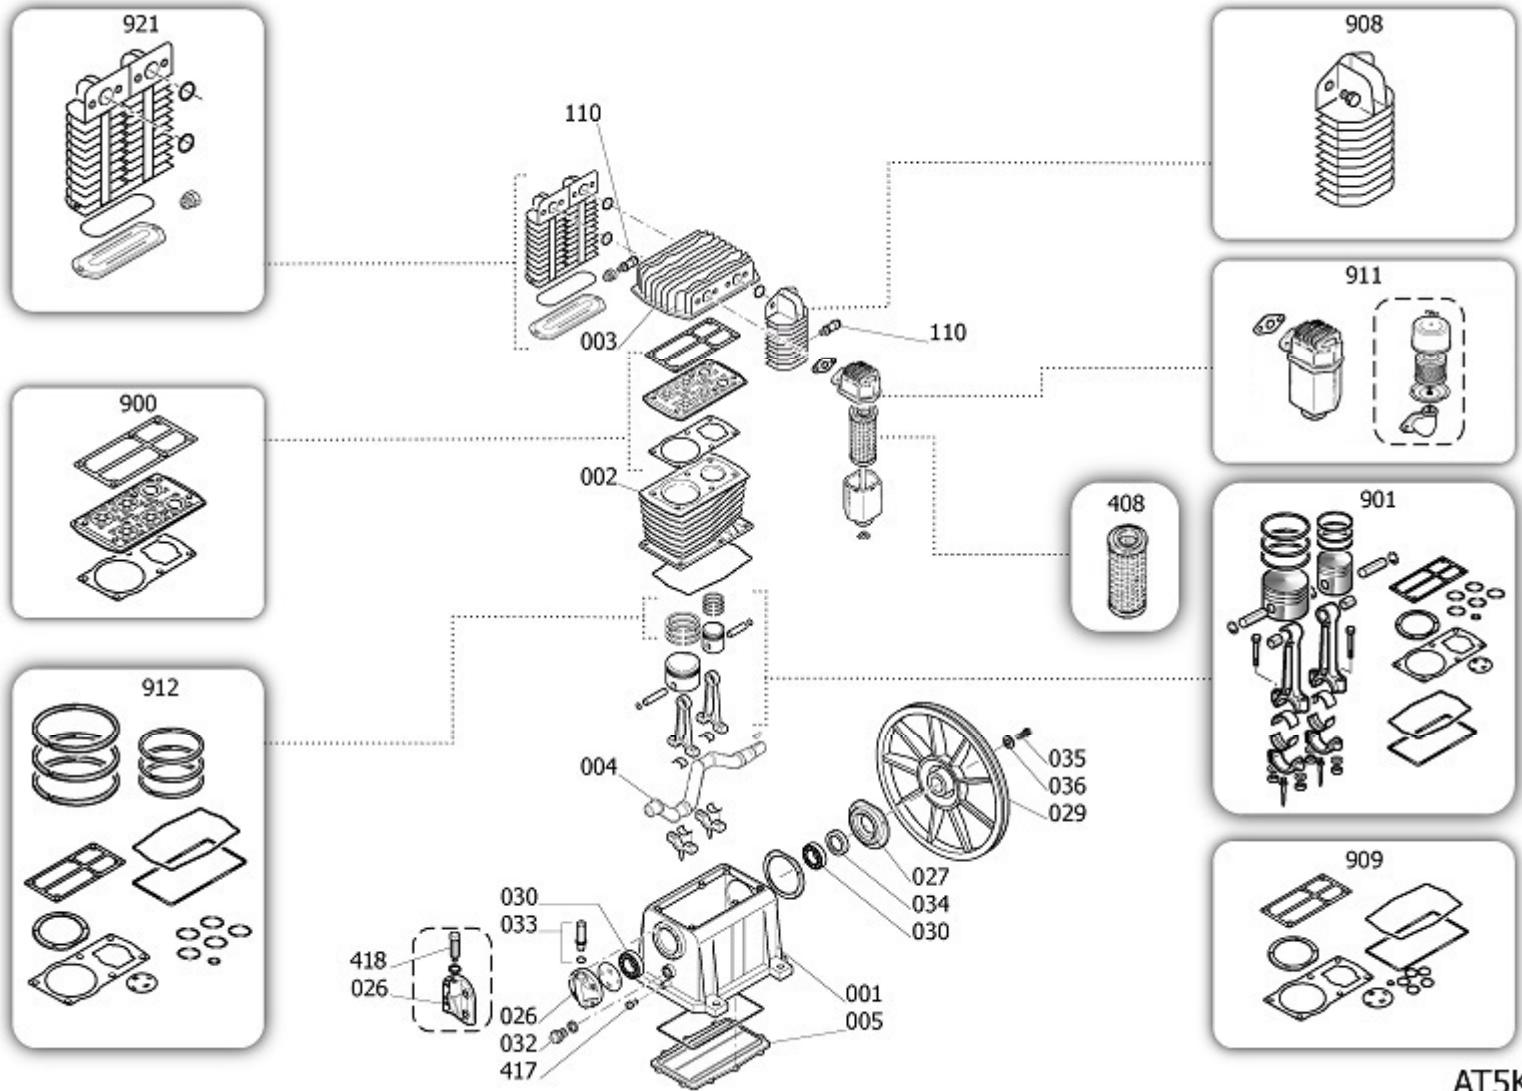

Pos	Component	MU	Multiplier
105	9048003	RJCKSCHLAGVENTIL	PZ 1,0
106	9047089	LEITUNGSHAHN	PZ 1,0
107	9047079	KONDENSABLASSHAHN	PZ 1,0
109	9052805	MANOMETER	PZ 1,0
110	9049304	SICHERHEITSVENTIL	PZ 1,0
112	9053914	NIPPEL	PZ 1,0
125	9076898	RIEMENSCHLEIBE	PZ 1,0
126	#045179000	RIEMEN POLY V	PZ 1,0
127	9270046	RILSAN 4X6 SCHWARZ	MT 2,6
131	9063148	KOMPLETTER DRUCKSCHALTER	PZ 1,0
132	9065874	SPEISEKABEL	PZ 1,0
134	9065413	DECKELDICHTUNG	PZ 1,0
135	847S01A	MOTOR	PZ 1,0
141	833260E	FORDERER	PZ 1,0
142	833250E	RIEMENSCHUTZ	PZ 1,0
145	9043479	FORDERLEITUNG	PZ 1,0
200	N50000C	BARE PUMP	PZ 1,0
300	9420592	SATZ-RAD/FEET	PZ 1,0
4039	9053913	RIDUZ.1" M 1/2" F OT.NICHEL.CEOK	PZ 1,0

AT5KT

Pos	Component	MU	Multiplier
1	#113141101 KURBELGEH[USE	PZ	1,0
2	#113141013SGL ZYLINDER	PZ	1,0
3	#113178002 KOPF	PZ	1,0
4	#113141011 WELLE	PZ	1,0
5	BZ61300 DECKEL FJR KURBELGEH[USE	PZ	1,0
26	BZ61690 VORDERER DECKEL	PZ	1,0
27	#113141007 HINTERE HALTERUNG FJR GEH[USE	PZ	1,0
29	#113178007 SCHWUNGRAD	PZ	1,0
30	\$30300030 KUGELLAGER 6205 K8-K28	PZ	1,0
30	\$30302140 KUGELLAGER 6206 C3	PZ	1,0
32	#012031000 \LKONTROLLLEUCHTE	PZ	1,0
34	#010008000 DICHRING	PZ	1,0
35	#114001043 SCHRAUBE SCHWUNGRAD	PZ	5,0
36	4105234 UNTERLEGSCHIEBE SCHWUNGRAD	PZ	1,0
110	#047086000 SICHERHEITSVENTIL	PZ	1,0
110	9049184 SICHERHEITSVENTIL	PZ	1,0
408	9434N04 MPK ELEM.FILTR.ROT K17-K100	PZ	1,0
417	\$36531140 \LSTOPFEN	PZ	1,0
418	\$12505950 KIT TAPPO SFIATO	PZ	1,0
900	9434A04 MPK PIASTRA VALVOLE BK114-119	PZ	1,0
901	9434B05 MPK PISTONE-BIELLA BK114	PZ	1,0
908	9434E04 MPK COLLETTORE BK113-114-119	PZ	1,0
909	9434F04 MPK GUARNIZIONI BK114	PZ	1,0
911	9420936 LUFTFILTER KIT	PZ	1,0
912	9434C05 MPK SEGMENTI BK114	PZ	1,0
921	9434D00 MPK COLL.INTERMEDIO BK113-119	PZ	1,0