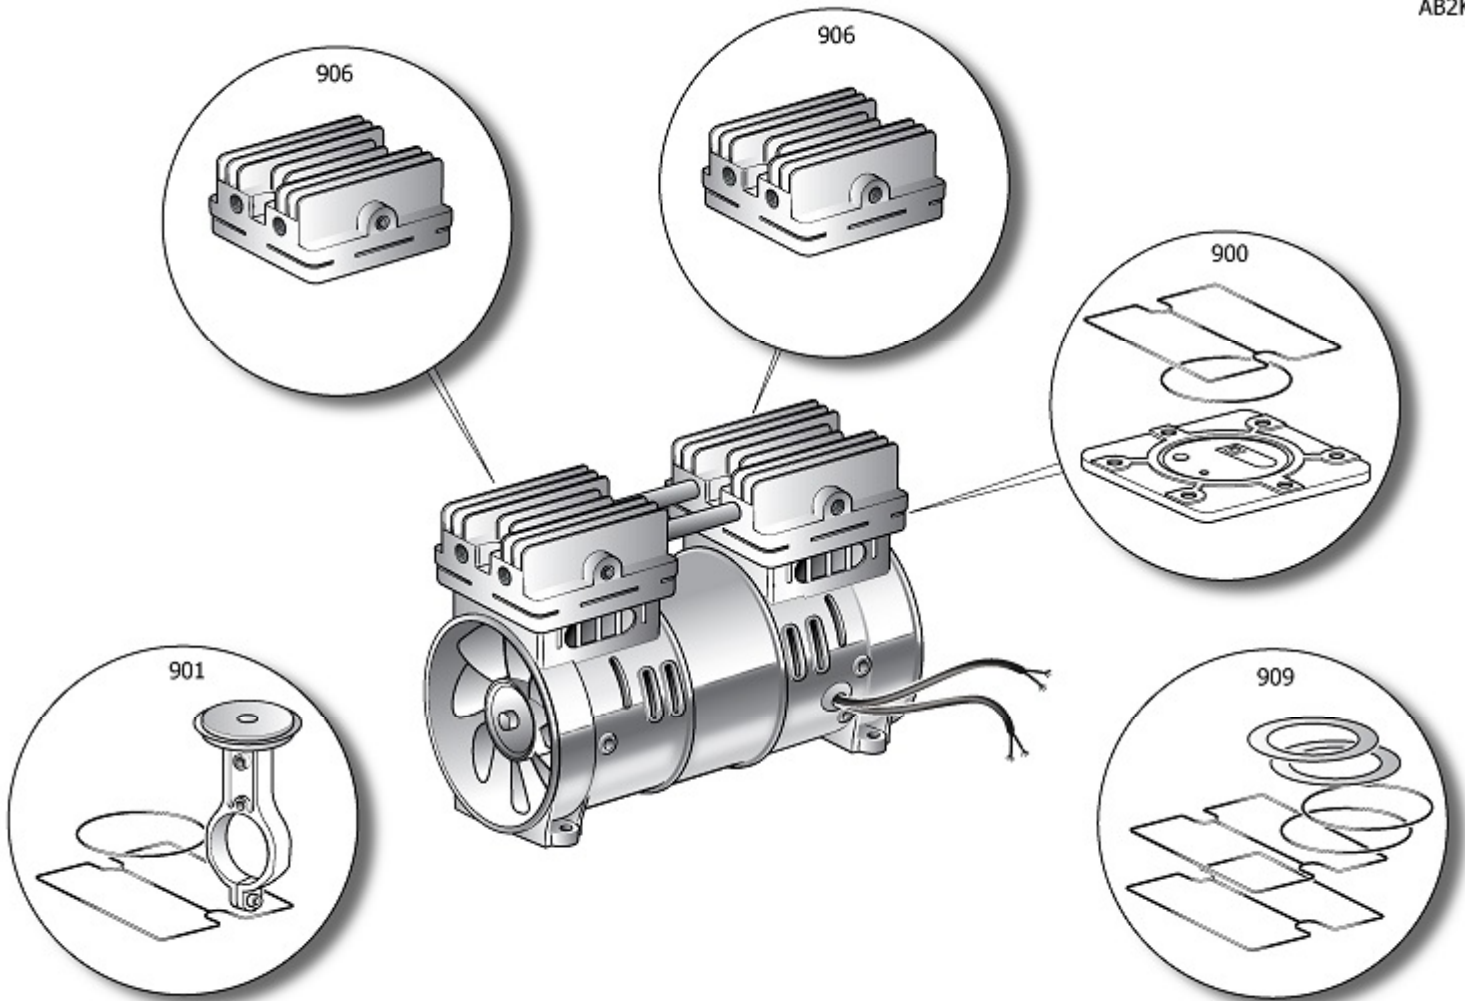

8216060STF586_

FMXCMS2020TE

Pos	Component	MU	Multiplier
23	9418051	ZUSAMMENST. LUFTFILTER	PZ 2,0
80	9430825	KONDENSATOR	PZ 1,0
110	9049190	SICHERHEITSVENTIL	PZ 1,0
117	9069206	KUGELGRIFF	PZ 2,0
131	9430837	KOMPLETTER DRUCKSCHALTER	PZ 1,0
132	9065376	SPEISEKABEL	PZ 1,0
200	9417830	BARE PUMP	PZ 1,0
300	9430862	SATZ-RAD/FEET	PZ 1,0
431	9430836	CONTROL PANEL	PZ 1,0
990	9430863	KIT STRUMENTI	PZ 1,0
991	9430822	KIT TUBO MANDATA	PZ 1,0
992	9430833	KIT VALVOLA RITEGNO	PZ 1,0
993	9430832	MPK HANDLE SILTEK 20RC TRL JW	PZ 1,0
998	9430824	MPK DAMPERS SILTEK 1100W JW	PZ 1,0

AB2KT

PUMP OL130S 2HP

BARE PUMP

Pos	Component		MU	Multiplier
900	9430807	MPK VALVE PLATE Q2 1100W JW	PZ	2,0
901	9430808	MPK CONROD ASS.LY Q2 1100W JW	PZ	2,0
906	9430809	MPC HEAD LF Q2 1100W BLACK JW	PZ	1,0
906	9430810	MPC HEAD RG Q2 1100W BLACK JW	PZ	1,0
909	9430811	MPK GASKETS+SEALS Q2 1100W JW	PZ	1,0