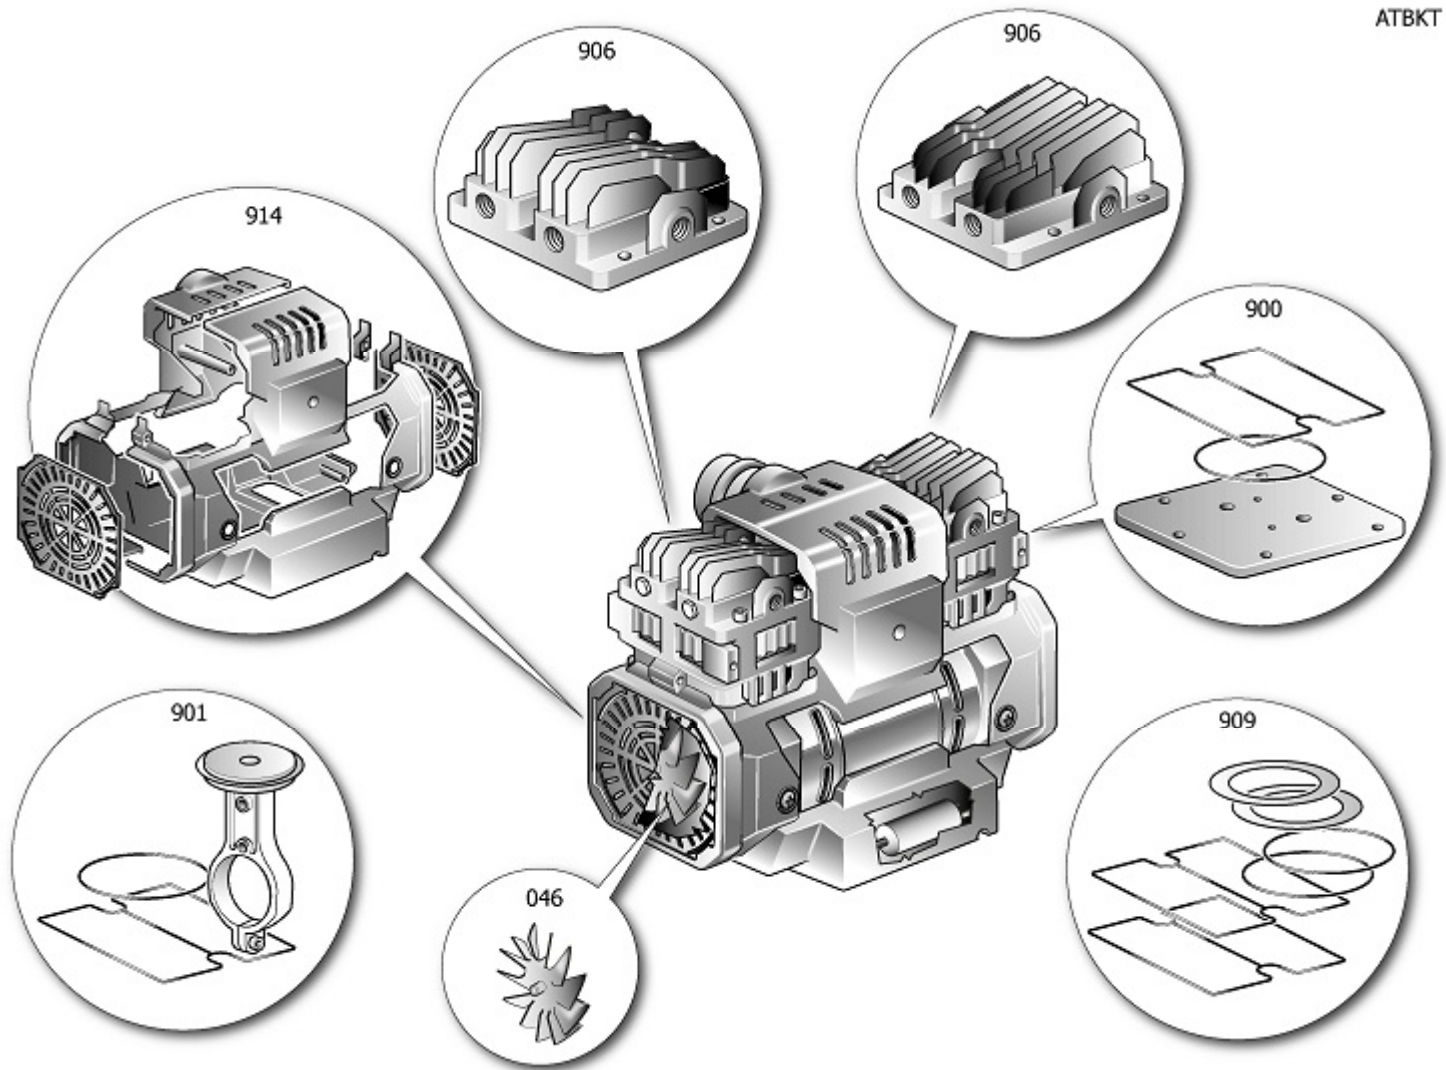

B2DV304STF582

FMXCMS1550VE

Pos	Component	MU	Multiplier
23	9417794	ZUSAMMENST. LUFTFILTER	PZ 1,0
80	9417791	KONDENSATOR	PZ 1,0
110	9049190	SICHERHEITSVENTIL	PZ 1,0
117	9069116	KUGELGRIFF	PZ 1,0
132	9065376	SPEISEKABEL	PZ 1,0
200	9417870	BARE PUMP	PZ 1,0
300	9430845	SATZ-RAD/FEET	PZ 1,0
990	9430846	KIT STRUMENTI	PZ 1,0
991	9430814	KIT TUBO MANDATA	PZ 1,0
992	9430830	KIT VALVOLA RITEGNO	PZ 1,0
998	9430816	MPK DAMPERS SILTEK 24E JW	PZ 1,0

ATBKT

PUMP OL150TB 1,

BARE PUMP

Pos	Component		MU	Multiplier
46	9430851	LJFTERRAD	PZ	2,0
900	9430800	MPK VALVE PLATE Q2 750W JW	PZ	2,0
901	9430801	MPK CONROD ASS.LY Q2 750W JW	PZ	2,0
906	9430848	MPC HEAD LF Q2 750W TB JW	PZ	1,0
906	9430849	MPC HEAD RG Q2 750W TB JW	PZ	1,0
909	9430804	MPK GASKETS+SEALS Q2 750W JW	PZ	1,0
914	9430850	FRDREER KIT	PZ	1,0