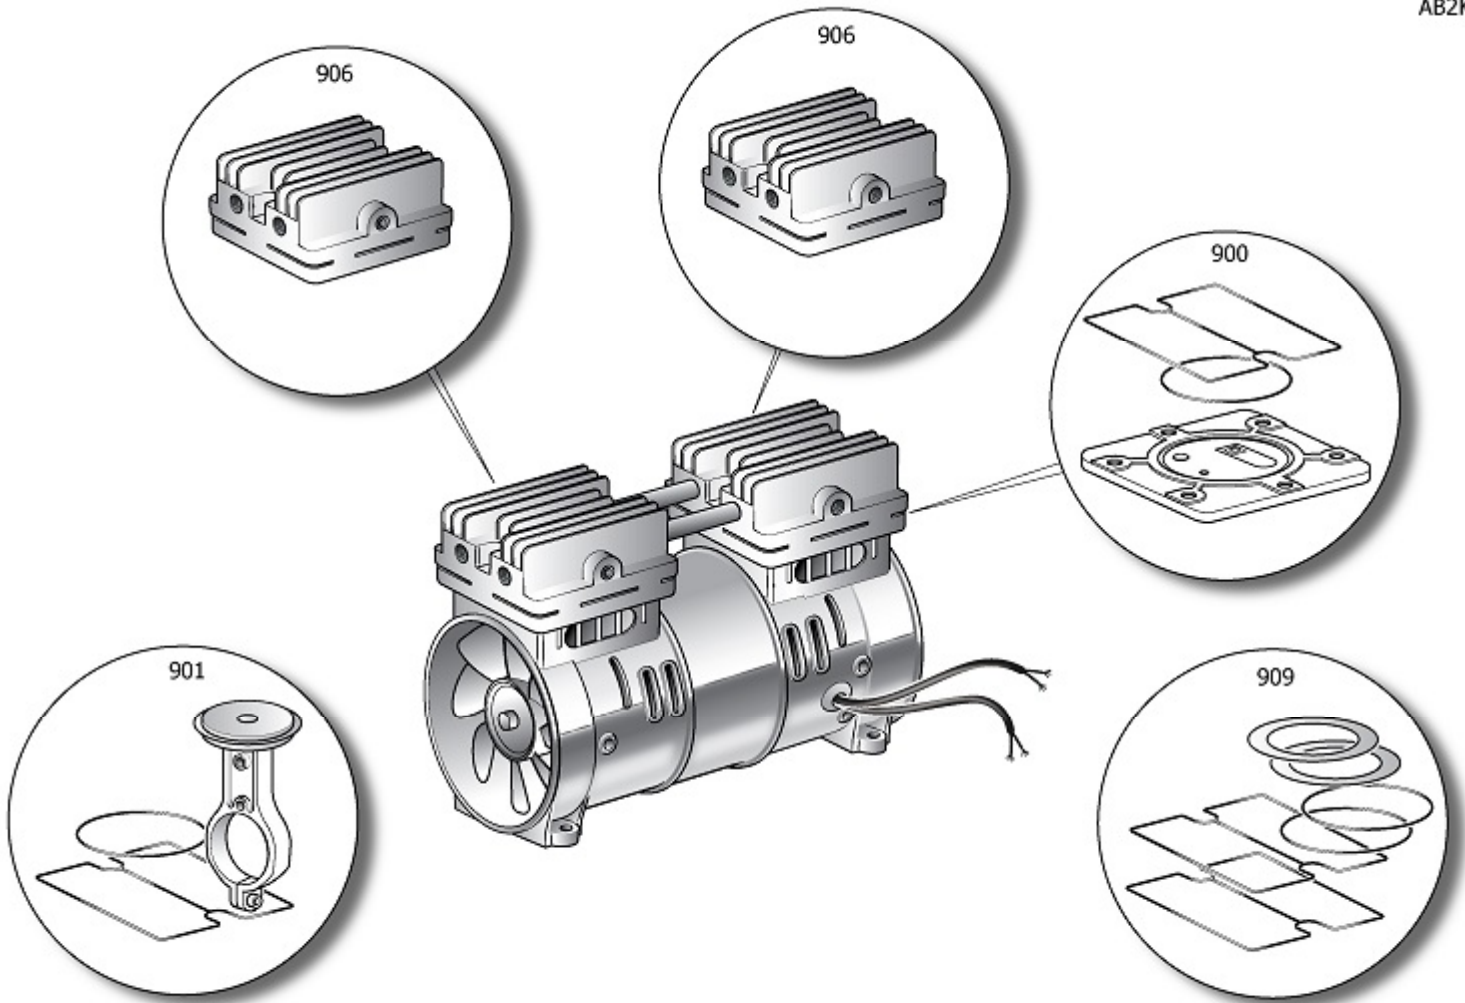

B2BE104STN703

DST 100/8/6

Pos	Component	MU	Multiplier
23	9430200	ZUSAMMENST. LUFTFILTER	PZ 1,0
80	9430230	KONDENSATOR	PZ 1,0
107	9047078	KONDENSABLASSHAHN	PZ 1,0
110	9049190	SICHERHEITSVENTIL	PZ 1,0
131	9430208	KOMPLETTER DRUCKSCHALTER	PZ 1,0
132	9430209	SPEISEKABEL	PZ 1,0
133	9064806	SCHALTER	PZ 1,0
200	9417746	BARE PUMP	PZ 1,0
300	9430210	SATZ-RAD/FEET	PZ 1,0
914	9430211	FÜHRERER KIT	PZ 1,0
989	9430212	MPK PRESS.REDUCER SILTEK+	PZ 1,0
991	9430213	KIT TUBO MANDATA	PZ 1,0
992	9430214	KIT VALVOLA RITEGNO	PZ 1,0
998	9430215	MPK DAMPERS SILTEK+/S	PZ 1,0

# PUMP OL110 4P 2

BARE PUMP

Pos	Component		MU	Multiplier
900	9434A37	MPK VALVE PLATE OL110 (Q2)	PZ	1,0
901	9434B36	MPK CONROD ASS.LY OL110 (Q2)	PZ	1,0
906	9430220	MPC HEAD LF SILTEK+/S	PZ	1,0
906	9430222	MPC HEAD RG SILTEK+/S	PZ	1,0
909	9434F37	MPK GASKETS+SEALS OL110 (Q2)	PZ	1,0