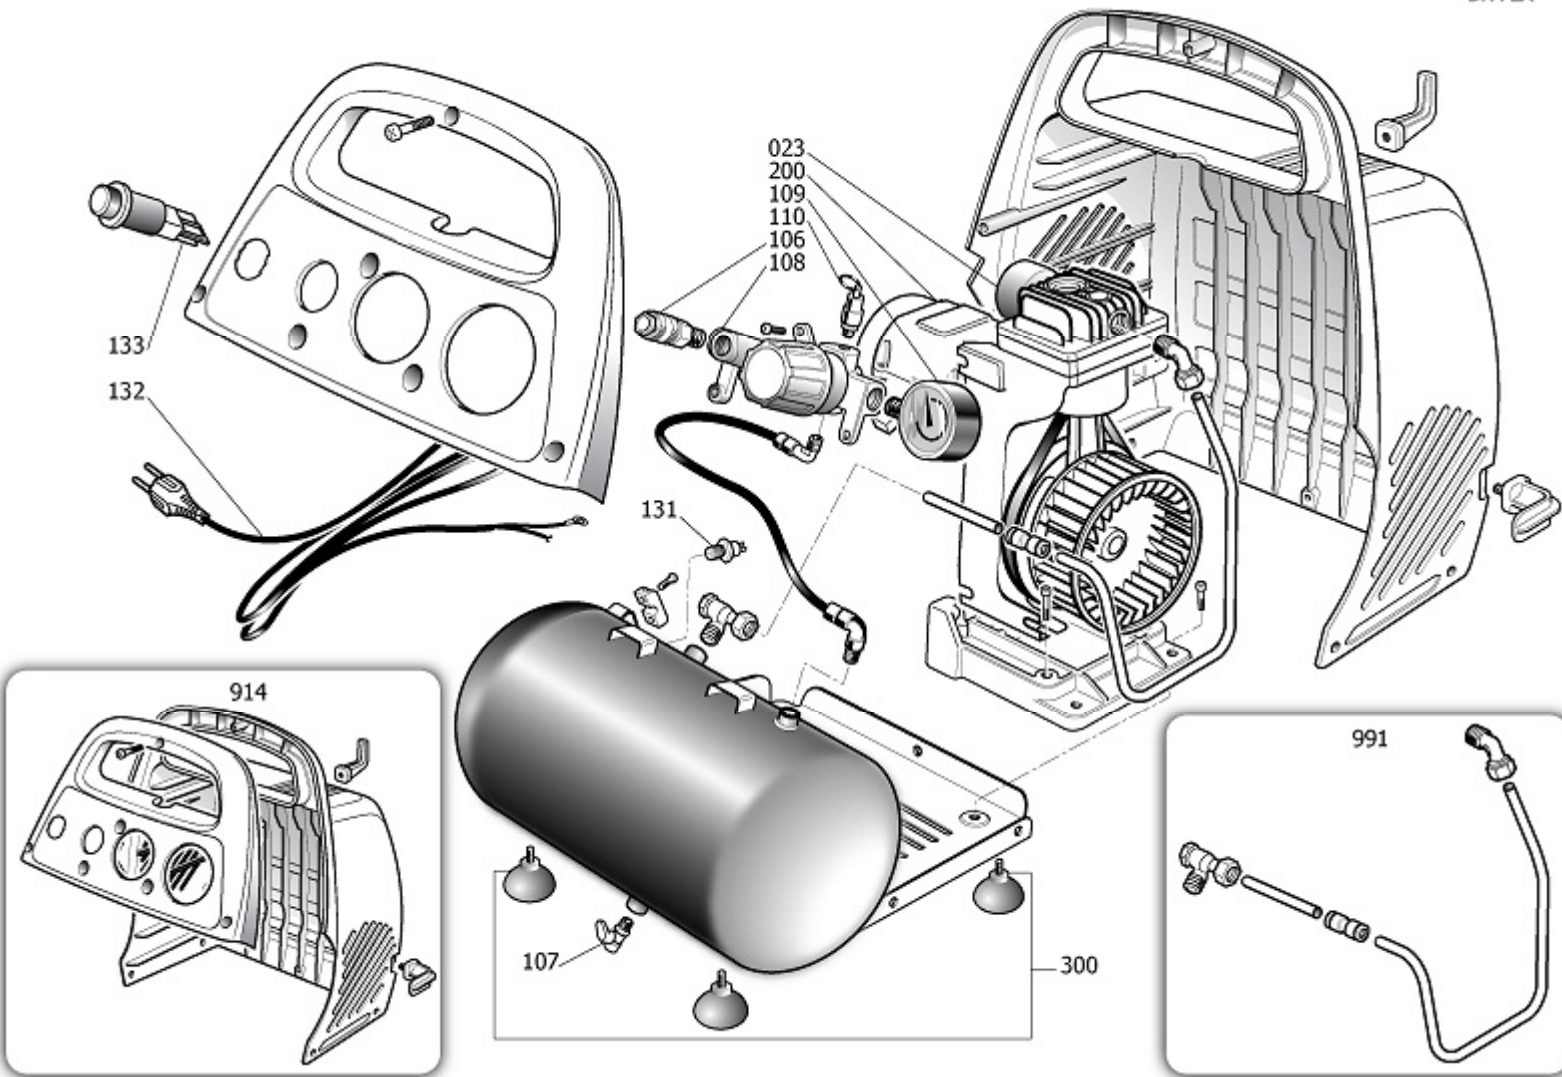

BNVLX

C6BB304STN071_

DN 200/8/6 +KIT6

Pos	Component	MU	Multiplier
55	9414246	HALTERUNG FJR AGGREGAT	PZ 1,0
106	9412204	LEITUNGSHAHN	PZ 1,0
107	9047078	KONDENSABLASSHAHN	PZ 1,0
108	9430518	DRUCKREDUZIERER	PZ 1,0
109	9052107	MANOMETER	PZ 1,0
110	9049192	SICHERHEITSVENTIL	PZ 1,0
127	9270056	RILSAN PIPE 5/8 BLACK NM	MT 1,0
131	9063252	KOMPLETTER DRUCKSCHALTER	PZ 1,0
132	9430519	SPEISEKABEL	PZ 1,0
133	9064799	SCHALTER	PZ 1,0
164	9053583	ELBOW SR 1/4"M X 8 ROHS	PZ 1,0
200	9430533	BARE PUMP	PZ 1,0
300	9421147	SATZ-RAD/FEET	PZ 1,0
914	9430516	FIRDERER KIT	PZ 1,0
991	9430517	KIT TUBO MANDATA	PZ 1,0

AA6KT

PUMP OL195 NVEN

BARE PUMP

Pos	Component		MU	Multiplier
2	A631040	ZYLINDER	PZ	1,0
23	9416634	ZUSAMMENST. LUFTFILTER	PZ	1,0
46	9430528	LJFTERRAD	PZ	1,0
126	9075085	RIEMEN POLY V	PZ	1,0
900	9434A54	MPK VALVE PLATE OL195 SBOXY	PZ	1,0
901	9434B62	MPK PISTON-CONROD OL195 SBOXY	PZ	1,0
906	9434G28	MPK HEAD OL195 BRICO	PZ	1,0
912	9434C57	MPK PISTON RINGS OL195 SBOXY	PZ	1,0