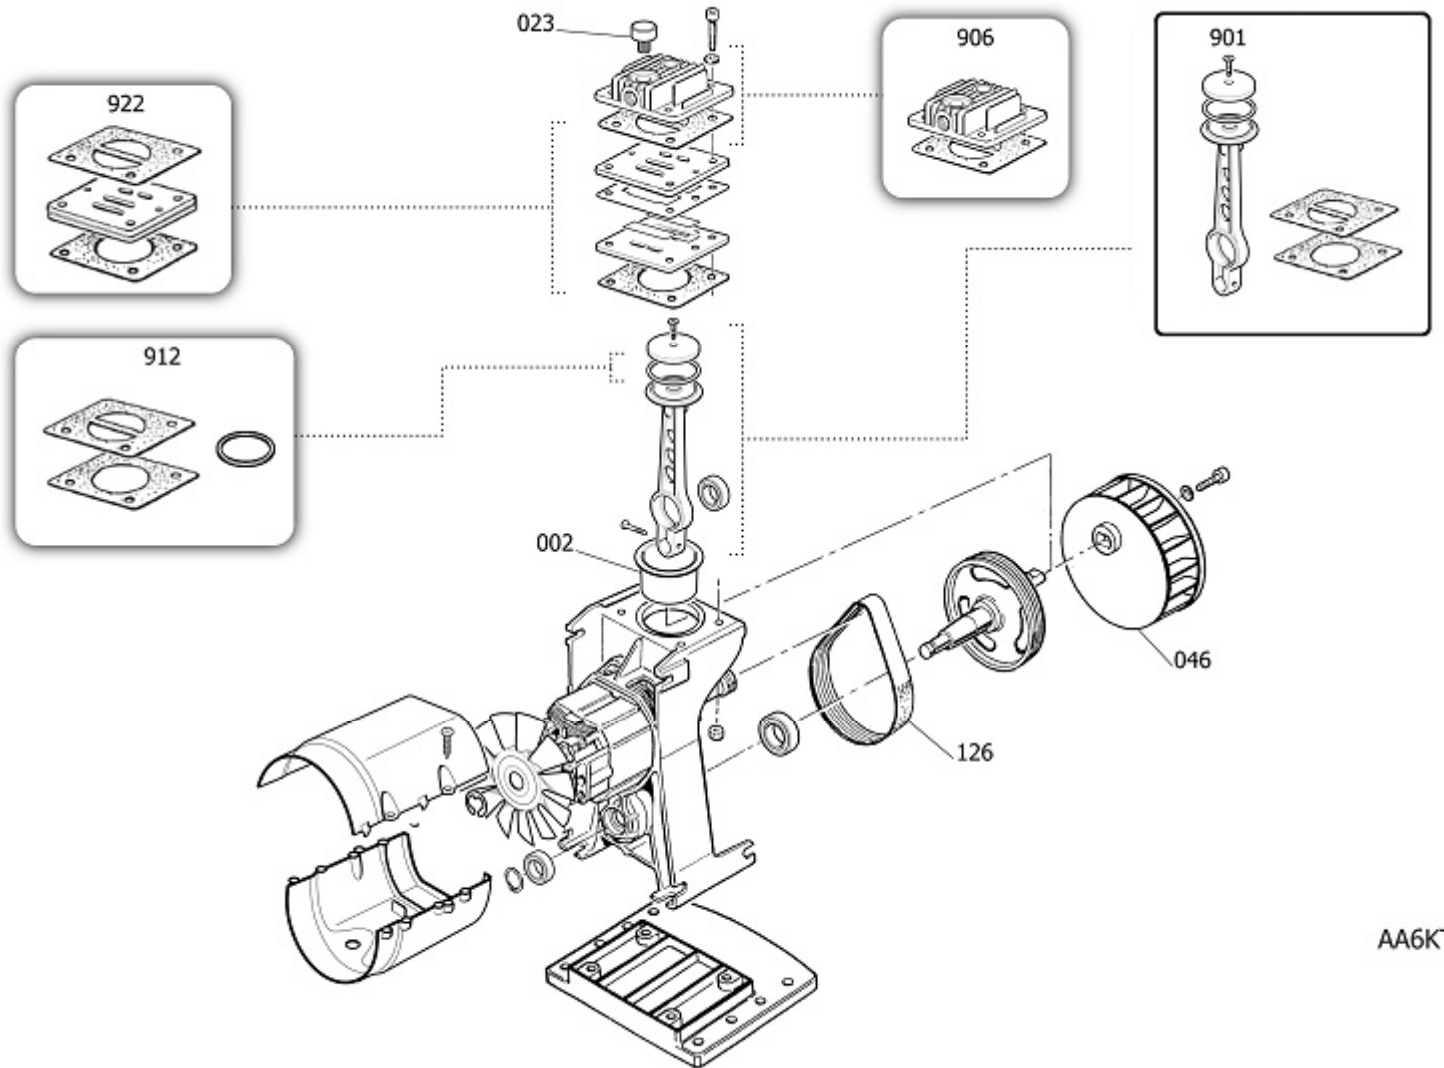

BNVLX

C6BB304STN071_

DN 200/8/6 +KIT6

Pos	Component	MU	Multiplier
55	9414246	HALTERUNG FJR AGGREGAT	PZ 1,0
106	9412204	LEITUNGSHAHN	PZ 1,0
107	9047078	KONDENSABLASSHAHN	PZ 1,0
108	9430518	DRUCKREDUZIERER	PZ 1,0
109	9052107	MANOMETER	PZ 1,0
110	9049192	SICHERHEITSVENTIL	PZ 1,0
127	9270056	RILSAN PIPE 5/8 BLACK NM	MT 1,0
131	9063252	KOMPLETTER DRUCKSCHALTER	PZ 1,0
132	9430519	SPEISEKABEL	PZ 1,0
133	9064799	SCHALTER	PZ 1,0
164	9053583	ELBOW SR 1/4"M X 8 ROHS	PZ 1,0
200	9430533	BARE PUMP	PZ 1,0
300	9421147	SATZ-RAD/FEET	PZ 1,0
914	9430516	FIRDERER KIT	PZ 1,0
991	9430517	KIT TUBO MANDATA	PZ 1,0

AA6KT

PUMP OL195 NVEN

BARE PUMP

Pos	Component		MU	Multiplier
2	A631040	ZYLINDER	PZ	1,0
23	9416634	ZUSAMMENST. LUFTFILTER	PZ	1,0
46	9430528	LJFTERRAD	PZ	1,0
126	9075085	RIEMEN POLY V	PZ	1,0
900	9434A54	MPK VALVE PLATE OL195 SBOXY	PZ	1,0
901	9434B62	MPK PISTON-CONROD OL195 SBOXY	PZ	1,0
906	9434G28	MPK HEAD OL195 BRICO	PZ	1,0
912	9434C57	MPK PISTON RINGS OL195 SBOXY	PZ	1,0