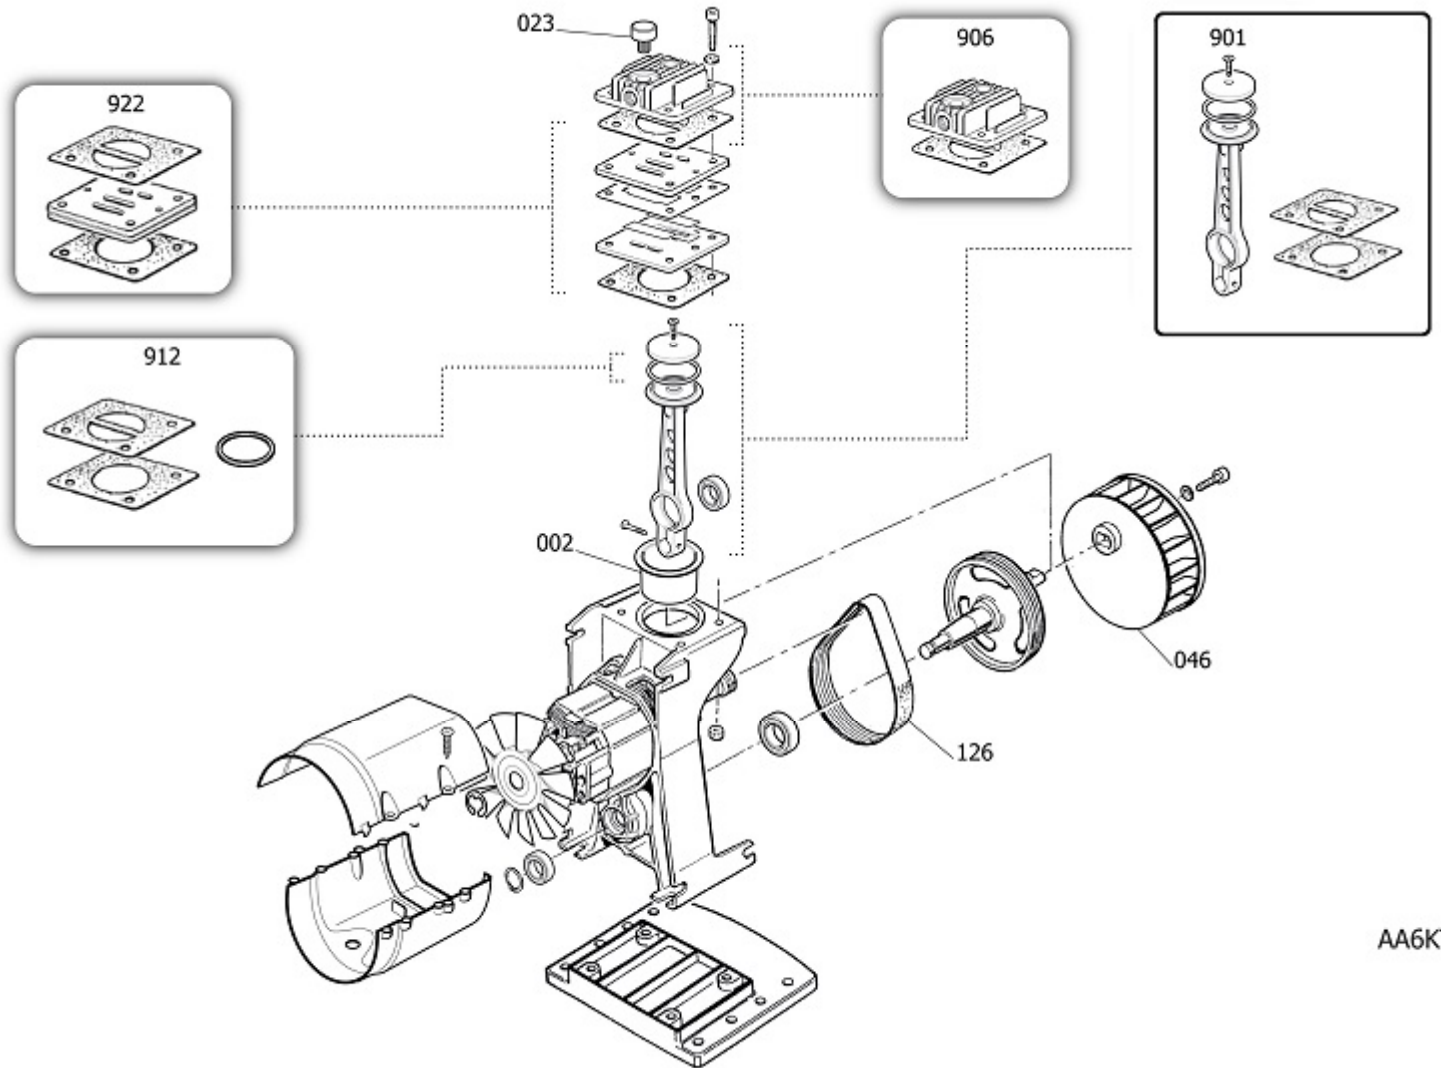

BABLX

8215250STN596_

DN 200/10/5

Pos	Component	MU	Multipller
106	9412204	LEITUNGSHAHN	PZ 1,0
107	9047078	KONDENSABLASSHAHN	PZ 1,0
108	9430841	DRUCKREDUZIERER	PZ 1,0
109	9052133	MANOMETER	PZ 1,0
109	9052186	MANOMETER	PZ 1,0
110	9049193	SICHERHEITSVENTIL	PZ 1,0
131	9063202	KOMPLETTER DRUCKSCHALTER	PZ 1,0
132	9430839	SPEISEKABEL	PZ 1,0
133	9064185	SCHALTER	PZ 1,0
200	9430536	BARE PUMP	PZ 1,0
914	9430838	FÜHRERER KIT	PZ 1,0
991	9430840	KIT TUBO MANDATA	PZ 1,0

AA6KT

PUMP OL195 AIRB

BARE PUMP

Pos	Component		MU	Multiplier
2	A631040	ZYLINDER	PZ	1,0
23	9054016	ZUSAMMENST. LUFTFILTER	PZ	1,0
46	9430528	LJFTERRAD	PZ	1,0
126	9075085	RIEMEN POLY V	PZ	1,0
900	9434A54	MPK VALVE PLATE OL195 SBOXY	PZ	1,0
901	9434B62	MPK PISTON-CONROD OL195 SBOXY	PZ	1,0
906	9434G28	MPK HEAD OL195 BRICO	PZ	1,0
912	9434C57	MPK PISTON RINGS OL195 SBOXY	PZ	1,0