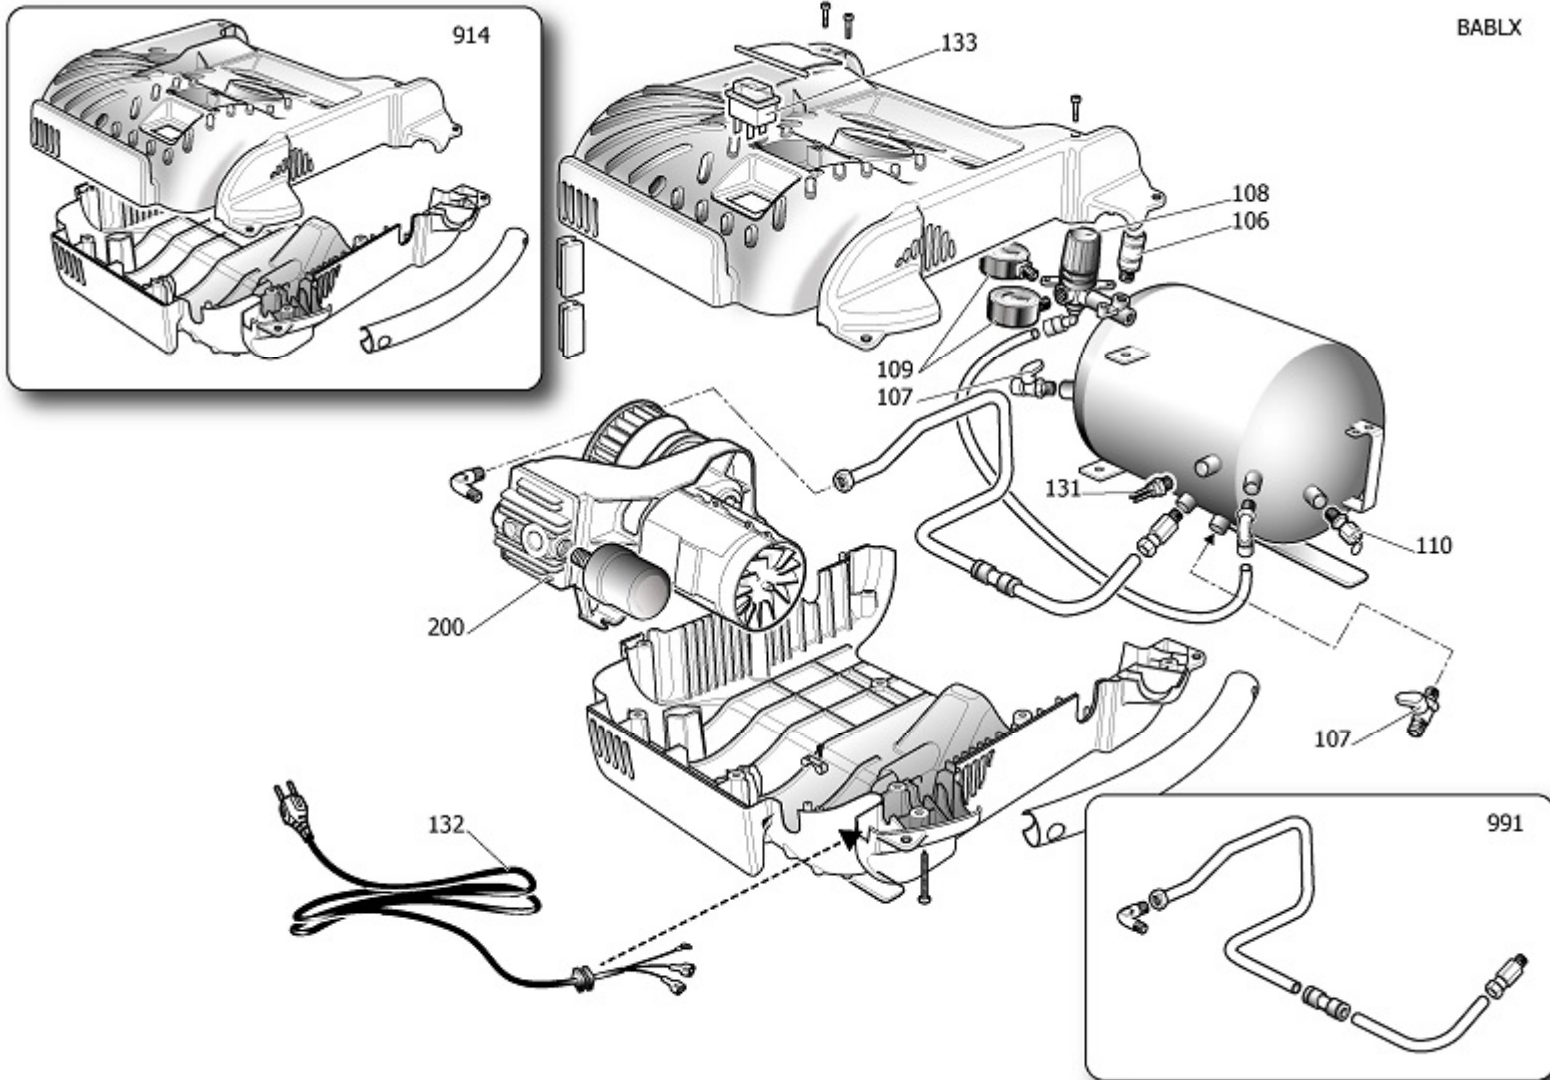

BABLX

8215250STN596_

DN 200/10/5

Pos	Component	MU	Multipller
106	9412204	LEITUNGSHAHN	PZ 1,0
107	9047078	KONDENSABLASSHAHN	PZ 1,0
108	9430841	DRUCKREDUZIERER	PZ 1,0
109	9052133	MANOMETER	PZ 1,0
109	9052186	MANOMETER	PZ 1,0
110	9049193	SICHERHEITSVENTIL	PZ 1,0
131	9063202	KOMPLETTER DRUCKSCHALTER	PZ 1,0
132	9430839	SPEISEKABEL	PZ 1,0
133	9064185	SCHALTER	PZ 1,0
200	9430536	BARE PUMP	PZ 1,0
914	9430838	FÜHRERER KIT	PZ 1,0
991	9430840	KIT TUBO MANDATA	PZ 1,0

AA6KT

PUMP OL195 AIRB

BARE PUMP

Pos	Component		MU	Multiplier
2	A631040	ZYLINDER	PZ	1,0
23	9054016	ZUSAMMENST. LUFTFILTER	PZ	1,0
46	9430528	LJFTERRAD	PZ	1,0
126	9075085	RIEMEN POLY V	PZ	1,0
900	9434A54	MPK VALVE PLATE OL195 SBOXY	PZ	1,0
901	9434B62	MPK PISTON-CONROD OL195 SBOXY	PZ	1,0
906	9434G28	MPK HEAD OL195 BRICO	PZ	1,0
912	9434C57	MPK PISTON RINGS OL195 SBOXY	PZ	1,0