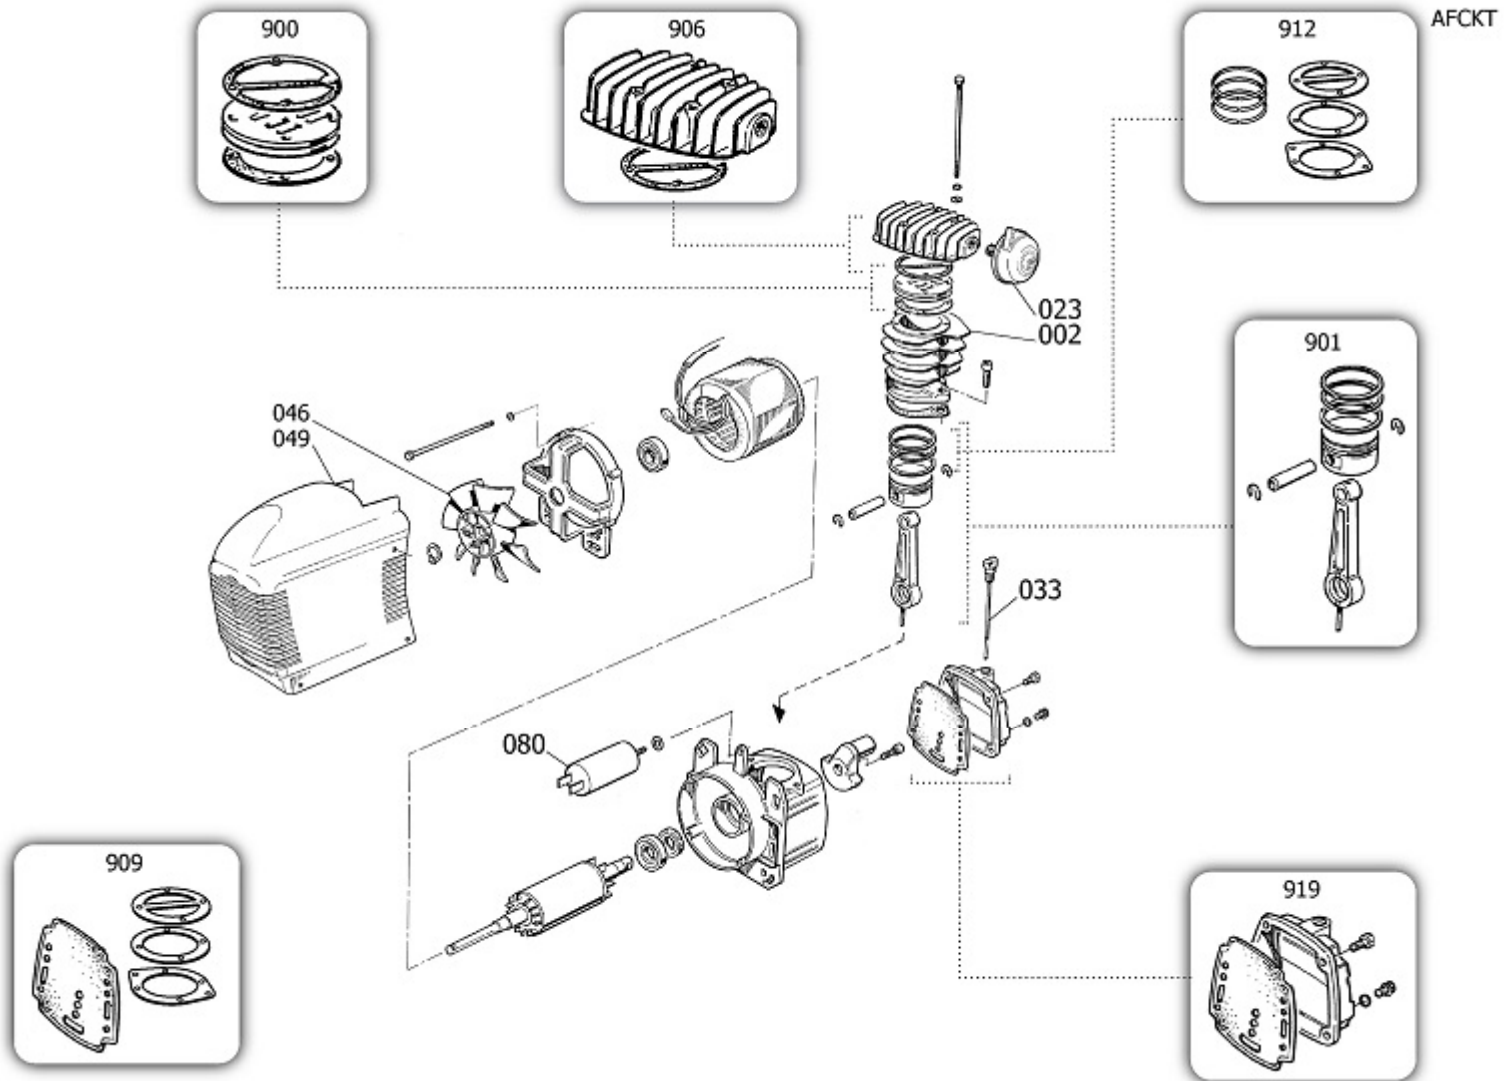

Pos	Component	MU	Multiplier
104	9083898	HANDGRIFF	PZ 1,0
105	9048131	RJCKSCHLAGVENTIL	PZ 1,0
106	9047098	LEITUNGSHAHN	PZ 2,0
107	9047079	KONDENSABLASSHAHN	PZ 1,0
108	9051314	DRUCKREDUZIERER	PZ 1,0
109	9052180	MANOMETER	PZ 1,0
109	9052181	MANOMETER	PZ 1,0
110	9049193	SICHERHEITSVENTIL	PZ 1,0
112	9050548	NIPPEL	PZ 1,0
117	9069116	KUGELGRIFF	PZ 1,0
127	9270006	RILSAN PIPE 4/6 BLACK	MT 0,3
131	9063084ATL100	KOMPLETTER DRUCKSCHALTER	PZ 1,0
132	9065376	SPEISEKABEL	PZ 1,0
145	9043516	FÜHRERLEITUNG	PZ 1,0
200	FC0000CSTF910	BARE PUMP	PZ 1,0
300	9421481	SATZ-RAD/FEET	PZ 1,0

FCCC4G4STF518

BARE PUMP

Pos	Component	MU	Multiplier
23	9411129	ZUSAMMENST. LUFTFILTER	PZ 1,0
49	9038955	OBERER VERKLEIDUNG	PZ 1,0
900	9434A29	MPK VALVE PLATE FC-VDC	PZ 1,0
901	9434B51	MPK PISTON-CONROD FC2,5	PZ 1,0
906	9434G59	MPK HEAD FC2 STN	PZ 1,0
909	9434F47	MPK GASKET FC2 HP2	PZ 1,0
912	9434C47	MPK PISTON RINGS FC2,5	PZ 1,0
919	9434L05	MPK CARTER COVER FC2 (X) STF	PZ 1,0