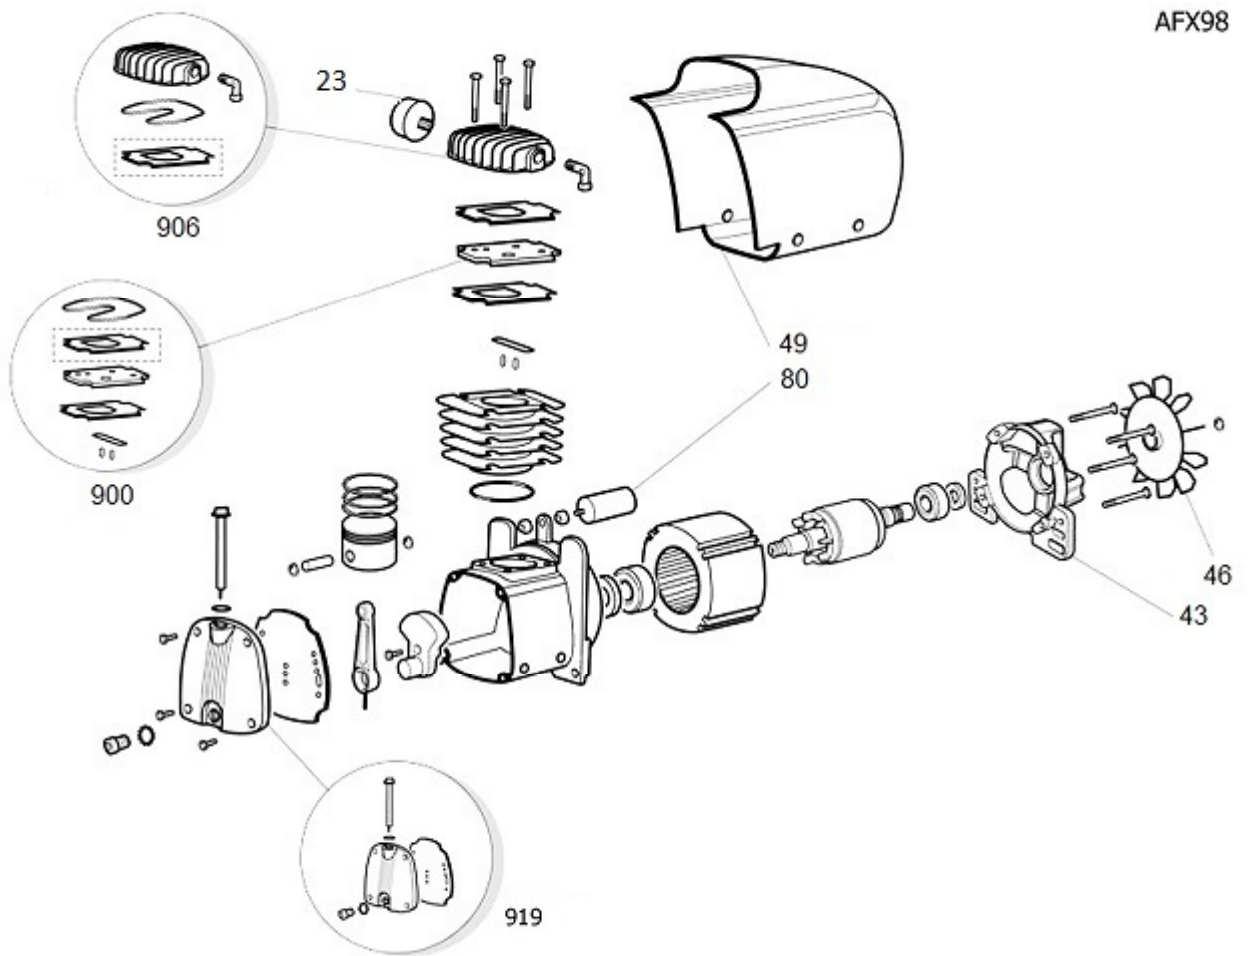

BFXDY

FCDV4G4STF517\_

D 251/10/50S

Pos	Component		MU	Multiplier
132	9065378	SPEISEKABEL	PZ	1,0
200	9417595STF	BARE PUMP	PZ	1,0
300	9430142	SATZ-RAD/FEET	PZ	1,0
990	9430129	KIT STRUMENTI	PZ	1,0
991	9430034	KIT TUBO MANDATA	PZ	1,0
992	9430032	KIT VALVOLA RITEGNO	PZ	1,0
993	9430097	KIT HANDLE 24/50L FC TECH (XL)	PZ	1,0

9417595STF

BARE PUMP

Pos	Component		MU	Multiplier
23	9430017	ZUSAMMENST. LUFTFILTER	PZ	1,0
43	9430038	SHIELD MOTOR	PZ	1,0
46	9430024	LJFTERRAD	PZ	1,0
49	9411092	OBERER VERKLEIDUNG	PZ	1,0
80	9430025	KONDENSATOR	PZ	1,0
900	9434H12	MPK MAINTEN.PV FC2 (X)	PZ	1,0
906	9434G25	MPK HEAD FC2 (X)	PZ	1,0
919	9434L05	MPK CARTER COVER FC2 (X) STF	PZ	1,0