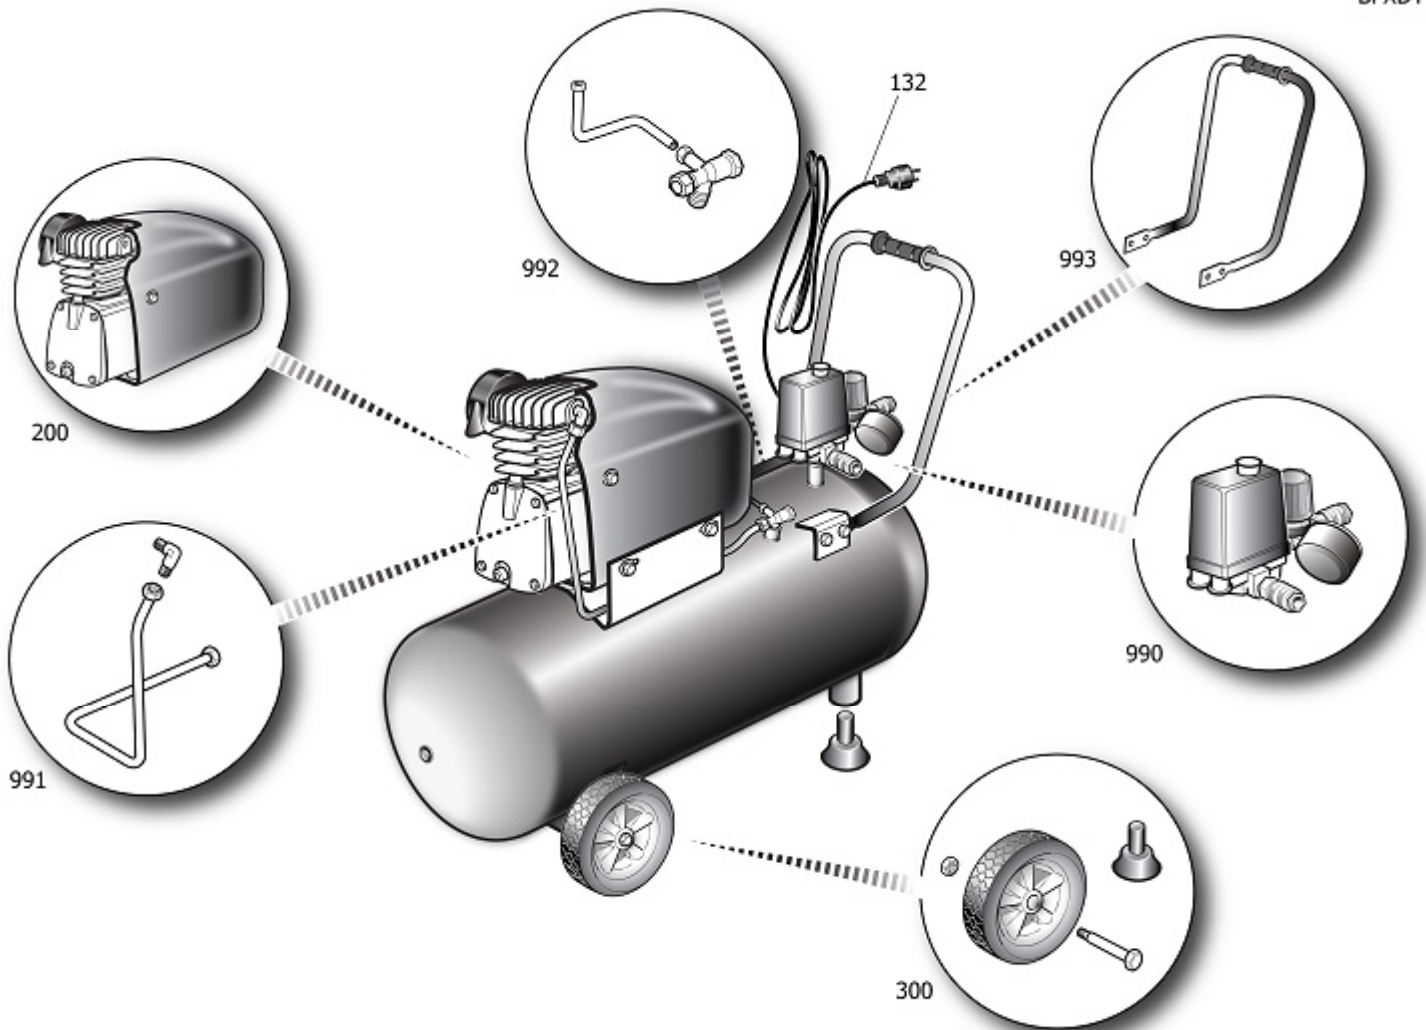

BFXDY

FCDV4G4STF517\_

D 251/10/50S

Pos	Component		MU	Multiplier
132	9065378	SPEISEKABEL	PZ	1,0
200	9417595STF	BARE PUMP	PZ	1,0
300	9430142	SATZ-RAD/FEET	PZ	1,0
990	9430129	KIT STRUMENTI	PZ	1,0
991	9430034	KIT TUBO MANDATA	PZ	1,0
992	9430032	KIT VALVOLA RITEGNO	PZ	1,0
993	9430097	KIT HANDLE 24/50L FC TECH (XL)	PZ	1,0

9417595STF

BARE PUMP

Pos	Component		MU	Multiplier
23	9430017	ZUSAMMENST. LUFTFILTER	PZ	1,0
43	9430038	SHIELD MOTOR	PZ	1,0
46	9430024	LJFTERRAD	PZ	1,0
49	9411092	OBERER VERKLEIDUNG	PZ	1,0
80	9430025	KONDENSATOR	PZ	1,0
900	9434H12	MPK MAINTEN.PV FC2 (X)	PZ	1,0
906	9434G25	MPK HEAD FC2 (X)	PZ	1,0
919	9434L05	MPK CARTER COVER FC2 (X) STF	PZ	1,0