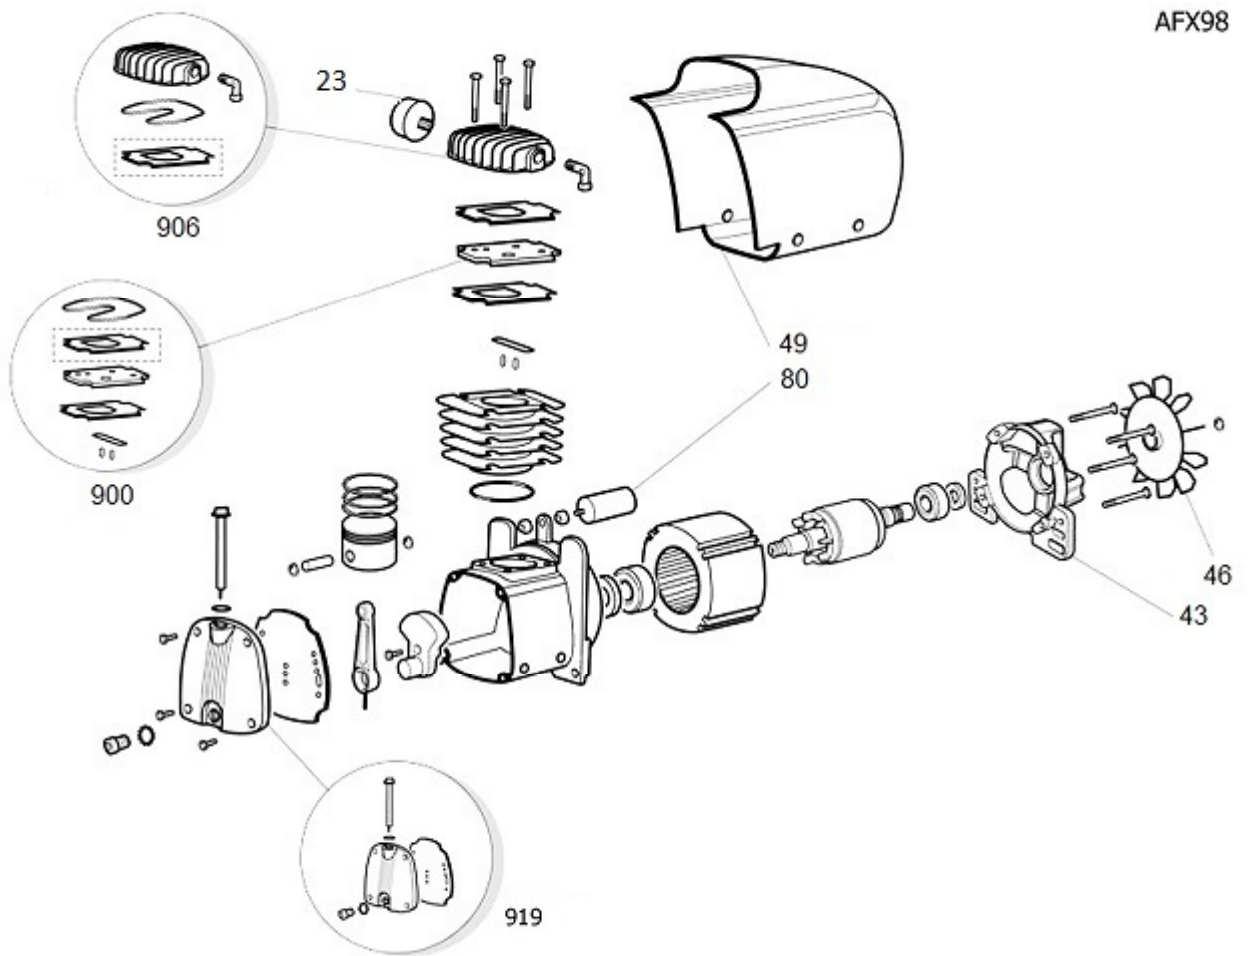

BFXCY

FCCC4G4STF515_

D 251/10/24S

Pos	Component		MU	Multiplier
132	9065378	SPEISEKABEL	PZ	1,0
200	9417595STF	BARE PUMP	PZ	1,0
300	9430141	SATZ-RAD/FEET	PZ	1,0
990	9430129	KIT STRUMENTI	PZ	1,0
991	9430034	KIT TUBO MANDATA	PZ	1,0
992	9430032	KIT VALVOLA RITEGNO	PZ	1,0
993	9430097	KIT HANDLE 24/50L FC TECH (XL)	PZ	1,0

9417595STF

BARE PUMP

Pos	Component		MU	Multiplier
23	9430017	ZUSAMMENST. LUFTFILTER	PZ	1,0
43	9430038	SHIELD MOTOR	PZ	1,0
46	9430024	LJFTERRAD	PZ	1,0
49	9411092	OBERER VERKLEIDUNG	PZ	1,0
80	9430025	KONDENSATOR	PZ	1,0
900	9434H12	MPK MAINTEN.PV FC2 (X)	PZ	1,0
906	9434G25	MPK HEAD FC2 (X)	PZ	1,0
919	9434L05	MPK CARTER COVER FC2 (X) STF	PZ	1,0