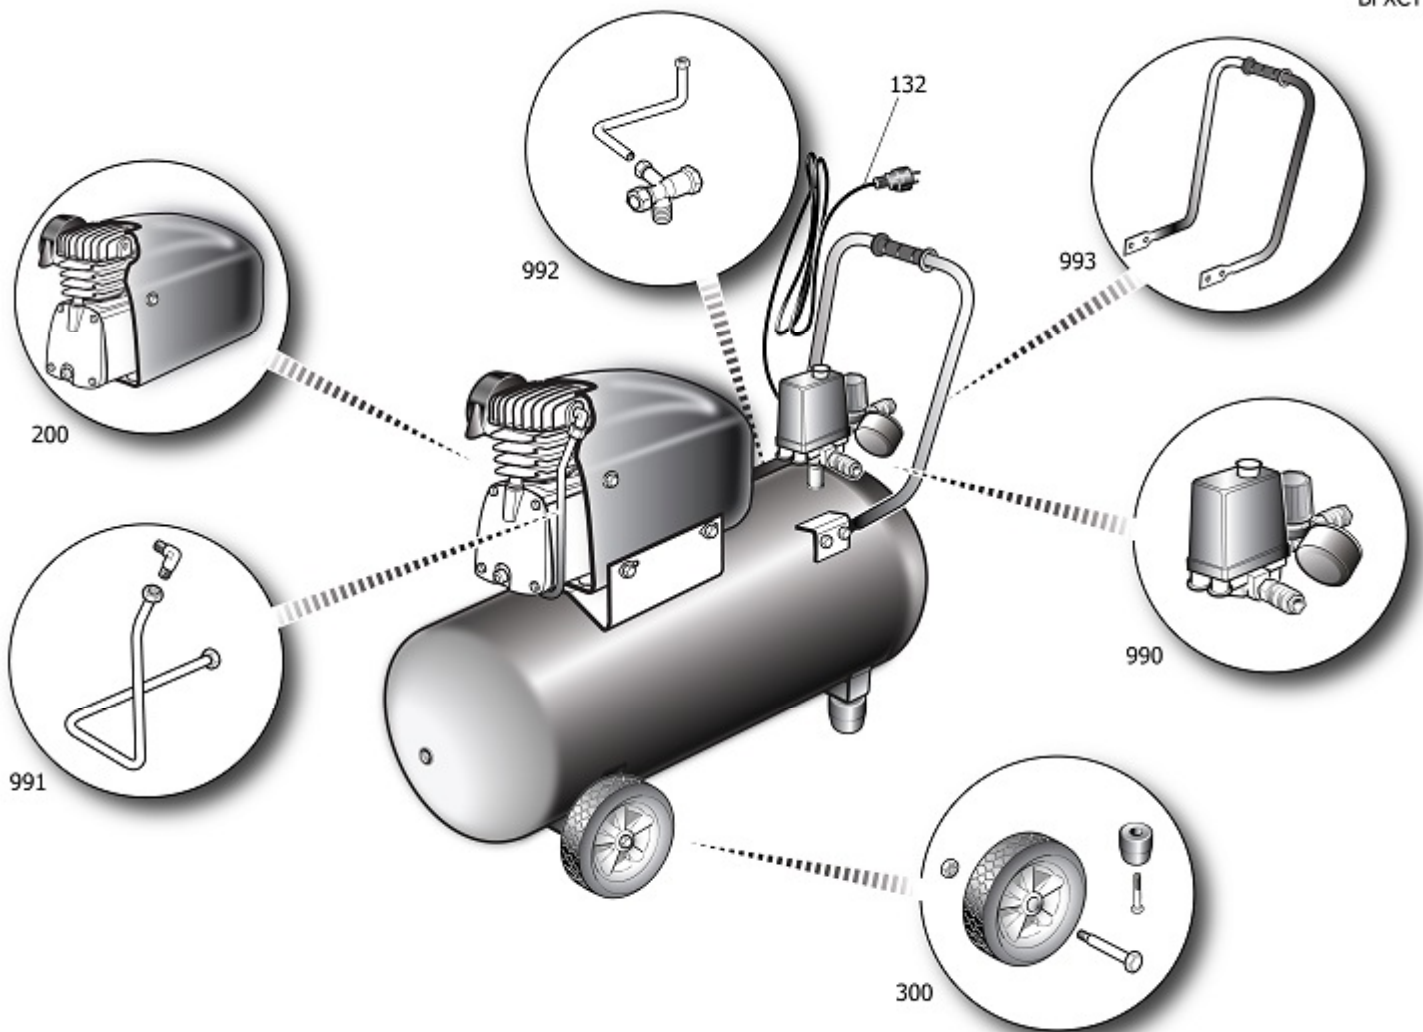

BFXCY

FCCC4G4STF515_

D 251/10/24S

Pos	Component		MU	Multiplier
132	9065378	SPEISEKABEL	PZ	1,0
200	9417595STF	BARE PUMP	PZ	1,0
300	9430141	SATZ-RAD/FEET	PZ	1,0
990	9430129	KIT STRUMENTI	PZ	1,0
991	9430034	KIT TUBO MANDATA	PZ	1,0
992	9430032	KIT VALVOLA RITEGNO	PZ	1,0
993	9430097	KIT HANDLE 24/50L FC TECH (XL)	PZ	1,0

9417595STF

BARE PUMP

Pos	Component		MU	Multiplier
23	9430017	ZUSAMMENST. LUFTFILTER	PZ	1,0
43	9430038	SHIELD MOTOR	PZ	1,0
46	9430024	LJFTERRAD	PZ	1,0
49	9411092	OBERER VERKLEIDUNG	PZ	1,0
80	9430025	KONDENSATOR	PZ	1,0
900	9434H12	MPK MAINTEN.PV FC2 (X)	PZ	1,0
906	9434G25	MPK HEAD FC2 (X)	PZ	1,0
919	9434L05	MPK CARTER COVER FC2 (X) STF	PZ	1,0