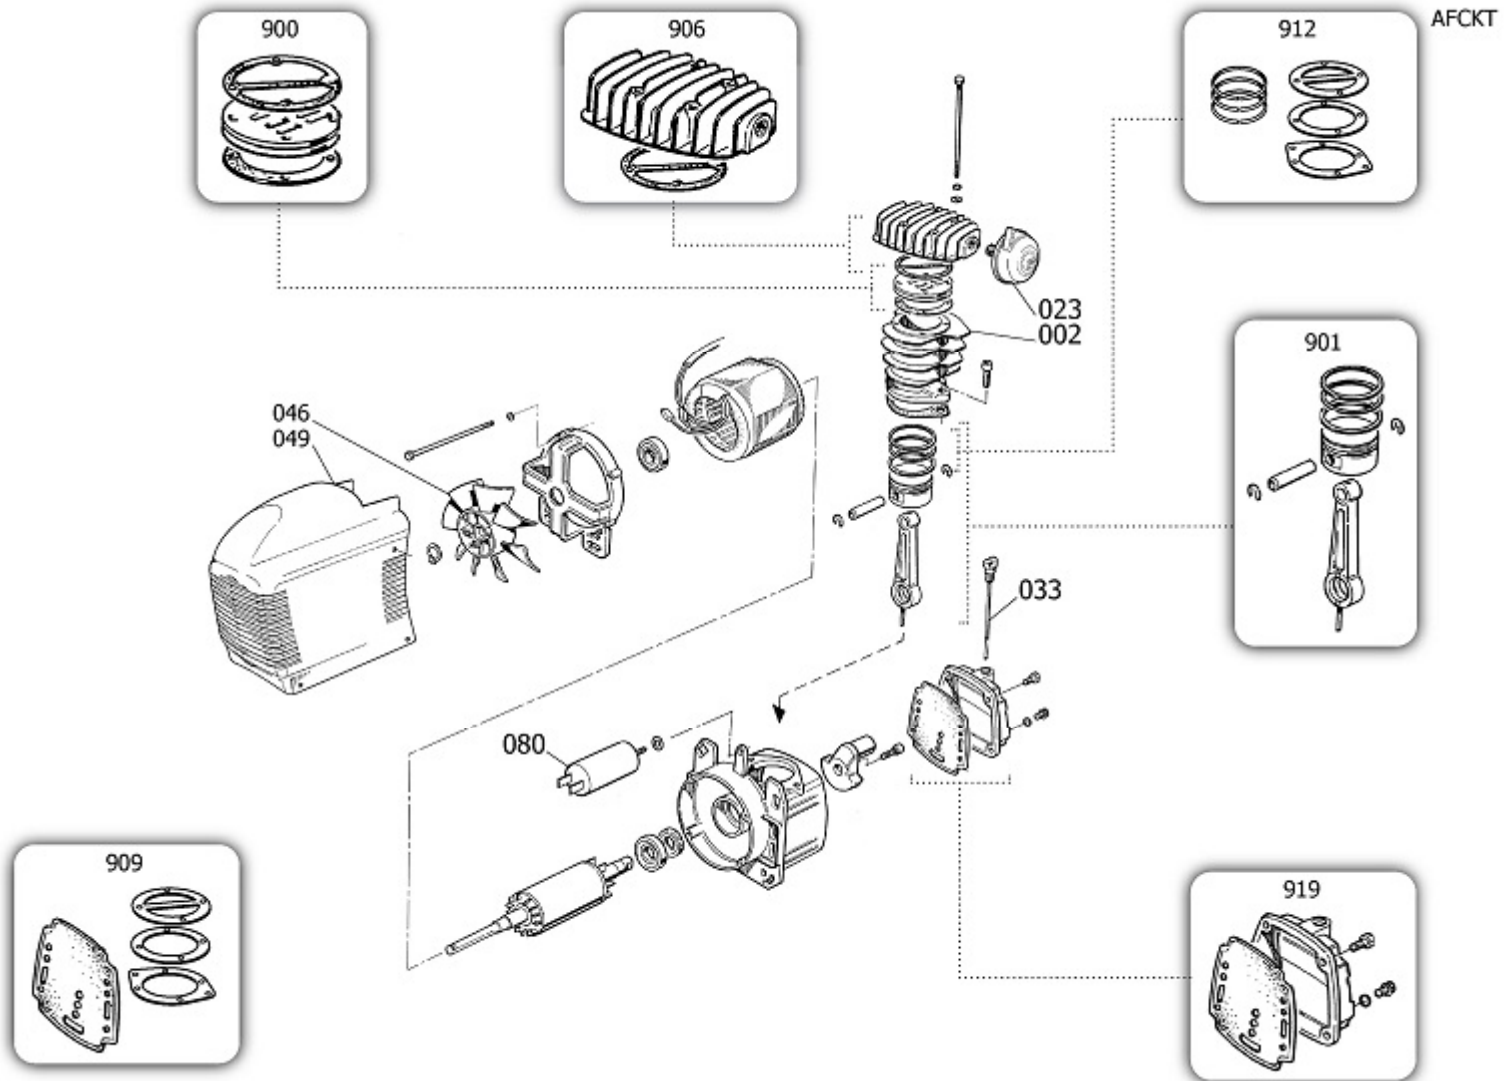

Pos	Component	MU	Multiplier
104	9083898	HANDGRIFF	PZ 1,0
105	9048067	RJCKSCHLAGVENTIL	PZ 1,0
106	9047098	LEITUNGSHAHN	PZ 1,0
107	9047079	KONDENSABLASSHAHN	PZ 1,0
108	9051314	DRUCKREDUZIERER	PZ 1,0
109	9052180	MANOMETER	PZ 1,0
109	9052181	MANOMETER	PZ 1,0
110	9049193	SICHERHEITSVENTIL	PZ 1,0
112	9050548	NIPPEL	PZ 1,0
117	9069116	KUGELGRIFF	PZ 1,0
127	9270006	RILSAN PIPE 4/6 BLACK	MT 0,3
131	9063084ATL100	KOMPLETTER DRUCKSCHALTER	PZ 1,0
132	9065376	SPEISEKABEL	PZ 1,0
145	9043516	FÜHRERLEITUNG	PZ 1,0
200	FC0000CSTF920	BARE PUMP	PZ 1,0
300	9421806	SATZ-RAD/FEET	PZ 1,0

FC0000CSTF920

BARE PUMP

Pos	Component	MU	Multiplier
2	9411179	ZYLINDER	PZ 1,0
23	9411129	ZUSAMMENST. LUFTFILTER	PZ 1,0
33	9411266	\LSTOPFEN	PZ 1,0
43	9411006	SHIELD MOTOR	PZ 1,0
46	9038382	LJFTERRAD	PZ 1,0
48	9067744	WICKELSTATOR	PZ 1,0
49	9038910	OBERER VERKLEIDUNG	PZ 1,0
60	9416401	DECKELDICHTUNG	PZ 1,0
80	9067023	KONDENSATOR	PZ 1,0
900	9434A29	MPK VALVE PLATE FC-VDC	PZ 1,0
901	9434B51	MPK PISTON-CONROD FC2,5	PZ 1,0
906	9434G40	MPK HEAD FC2 HP2	PZ 1,0
909	9434F47	MPK GASKET FC2 HP2	PZ 1,0
912	9434C47	MPK PISTON RINGS FC2,5	PZ 1,0
919	9434L18	MPK CARTER COVER FC2 FATMAX	PZ 1,0