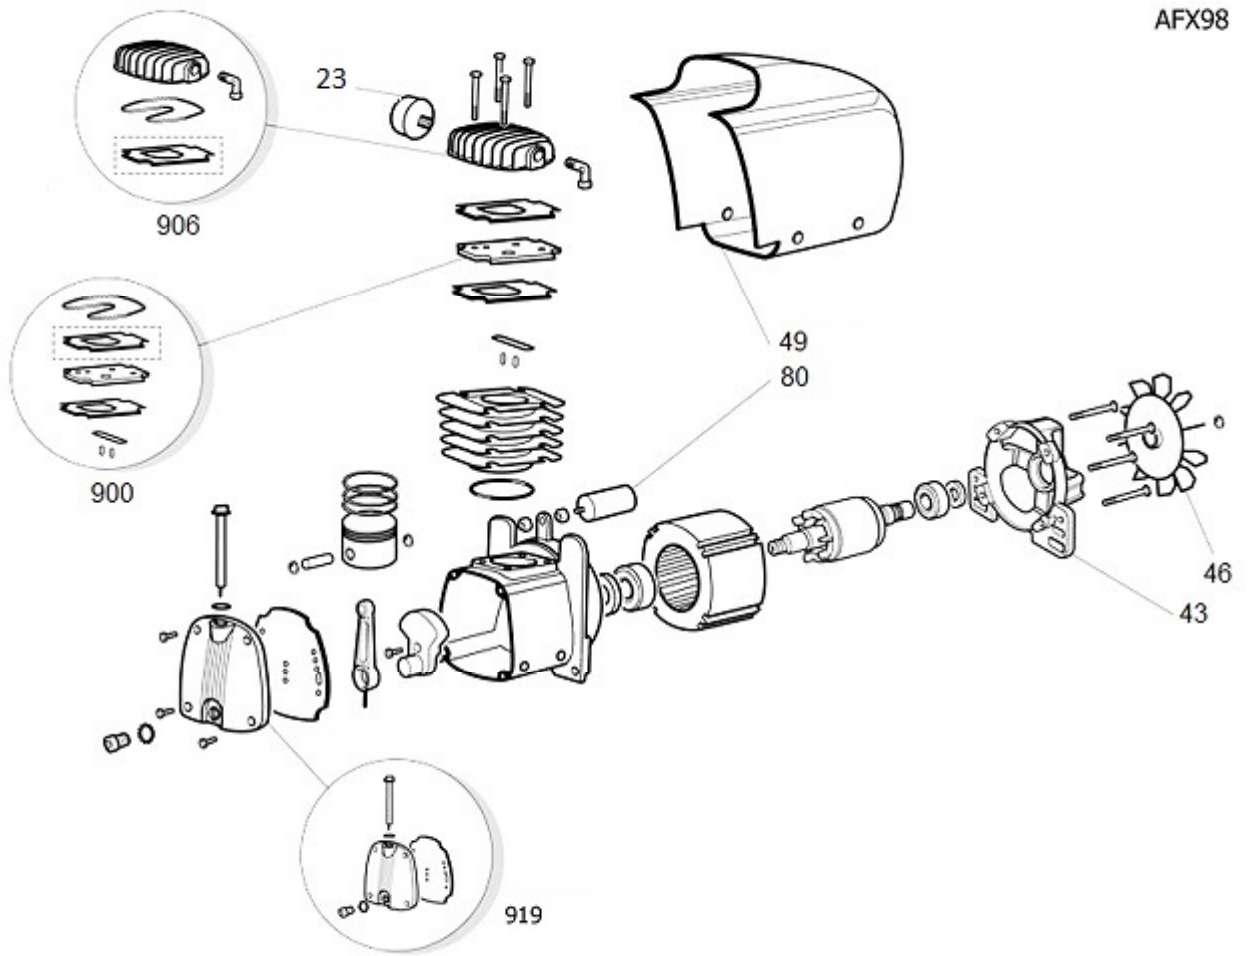

BFXDY

FCDV404STF516_

D 211/8/50S

| Pos | Component | | MU | Multiplier |
|-----|------------|--------------------------------|----|------------|
| 132 | 9065378 | SPEISEKABEL | PZ | 1,0 |
| 200 | 9414952STF | BARE PUMP | PZ | 1,0 |
| 300 | 9430142 | SATZ-RAD/FEET | PZ | 1,0 |
| 990 | 9430099 | KIT STRUMENTI | PZ | 1,0 |
| 991 | 9430034 | KIT TUBO MANDATA | PZ | 1,0 |
| 992 | 9430032 | KIT VALVOLA RITEGNO | PZ | 1,0 |
| 993 | 9430097 | KIT HANDLE 24/50L FC TECH (XL) | PZ | 1,0 |

FCDV404STF516_

BARE PUMP

| Pos | Component | MU | Multiplier |
|-----|--------------------------------------|----|------------|
| 43 | 9430038 SHIELD MOTOR | PZ | 1,0 |
| 46 | 9430024 L]FTERRAD | PZ | 1,0 |
| 49 | 9411092 OBERER VERKLEIDUNG | PZ | 1,0 |
| 80 | 9430025 KONDENSATOR | PZ | 1,0 |
| 900 | 9434H12 MPK MAINTEN.PV FC2 (X) | PZ | 1,0 |
| 906 | 9434G25 MPK HEAD FC2 (X) | PZ | 1,0 |
| 919 | 9434L05 MPK CARTER COVER FC2 (X) STF | PZ | 1,0 |