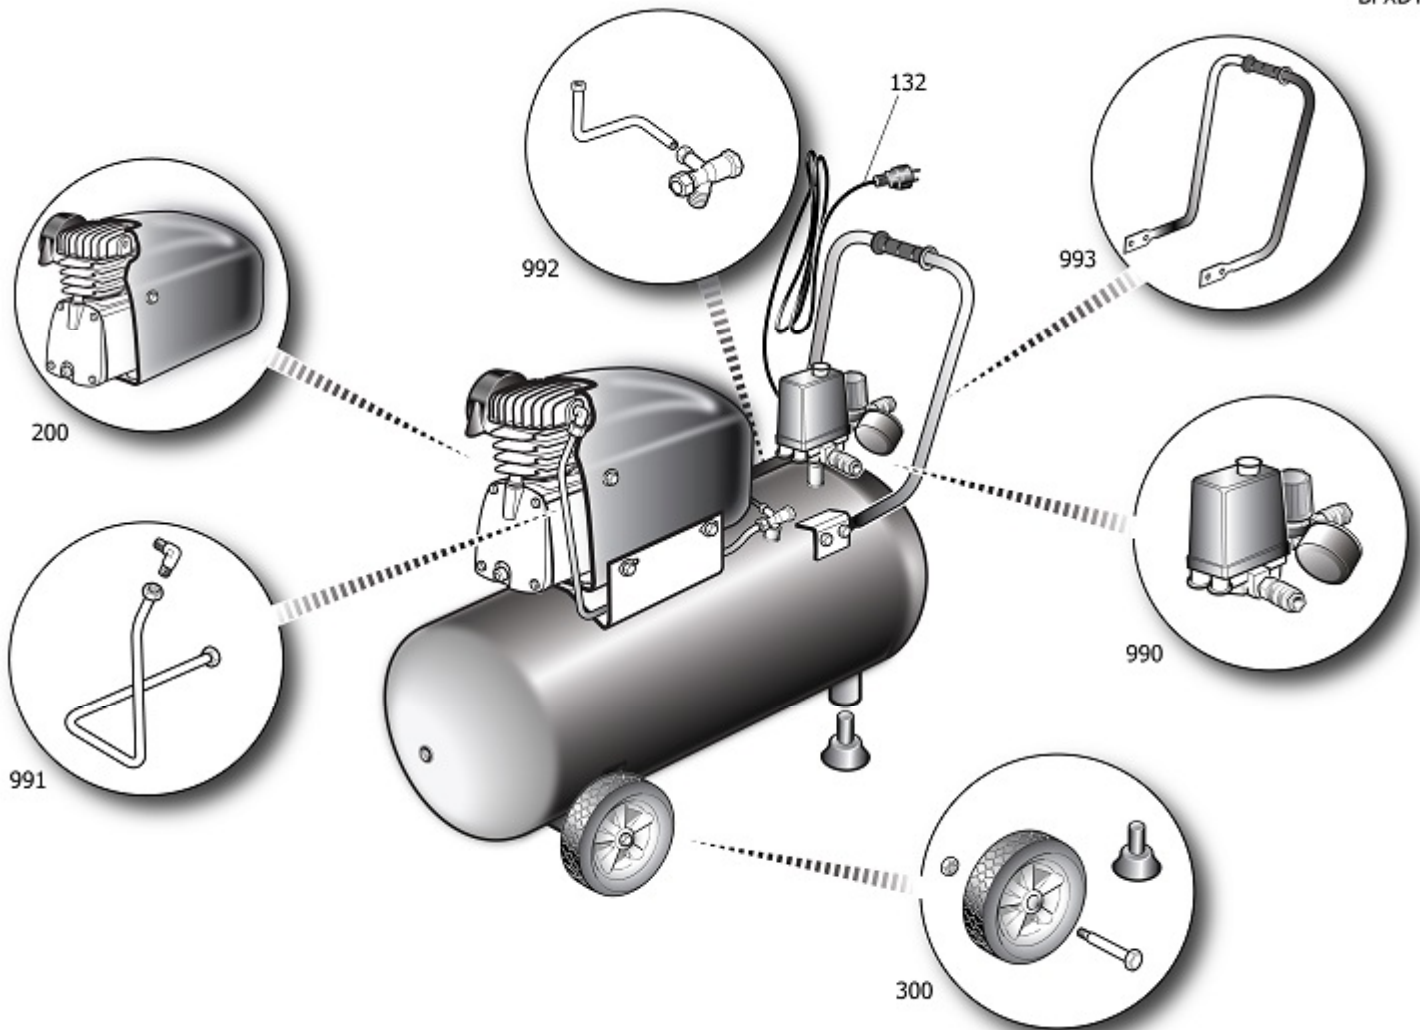

BFXDY

FCDV404STF516_

D 211/8/50S

| Pos | Component | | MU | Multiplier |
|-----|------------|--------------------------------|----|------------|
| 132 | 9065378 | SPEISEKABEL | PZ | 1,0 |
| 200 | 9414952STF | BARE PUMP | PZ | 1,0 |
| 300 | 9430142 | SATZ-RAD/FEET | PZ | 1,0 |
| 990 | 9430099 | KIT STRUMENTI | PZ | 1,0 |
| 991 | 9430034 | KIT TUBO MANDATA | PZ | 1,0 |
| 992 | 9430032 | KIT VALVOLA RITEGNO | PZ | 1,0 |
| 993 | 9430097 | KIT HANDLE 24/50L FC TECH (XL) | PZ | 1,0 |

FCDV404STF516_

BARE PUMP

| Pos | Component | MU | Multiplier |
|-----|--------------------------------------|----|------------|
| 43 | 9430038 SHIELD MOTOR | PZ | 1,0 |
| 46 | 9430024 L]FTERRAD | PZ | 1,0 |
| 49 | 9411092 OBERER VERKLEIDUNG | PZ | 1,0 |
| 80 | 9430025 KONDENSATOR | PZ | 1,0 |
| 900 | 9434H12 MPK MAINTEN.PV FC2 (X) | PZ | 1,0 |
| 906 | 9434G25 MPK HEAD FC2 (X) | PZ | 1,0 |
| 919 | 9434L05 MPK CARTER COVER FC2 (X) STF | PZ | 1,0 |