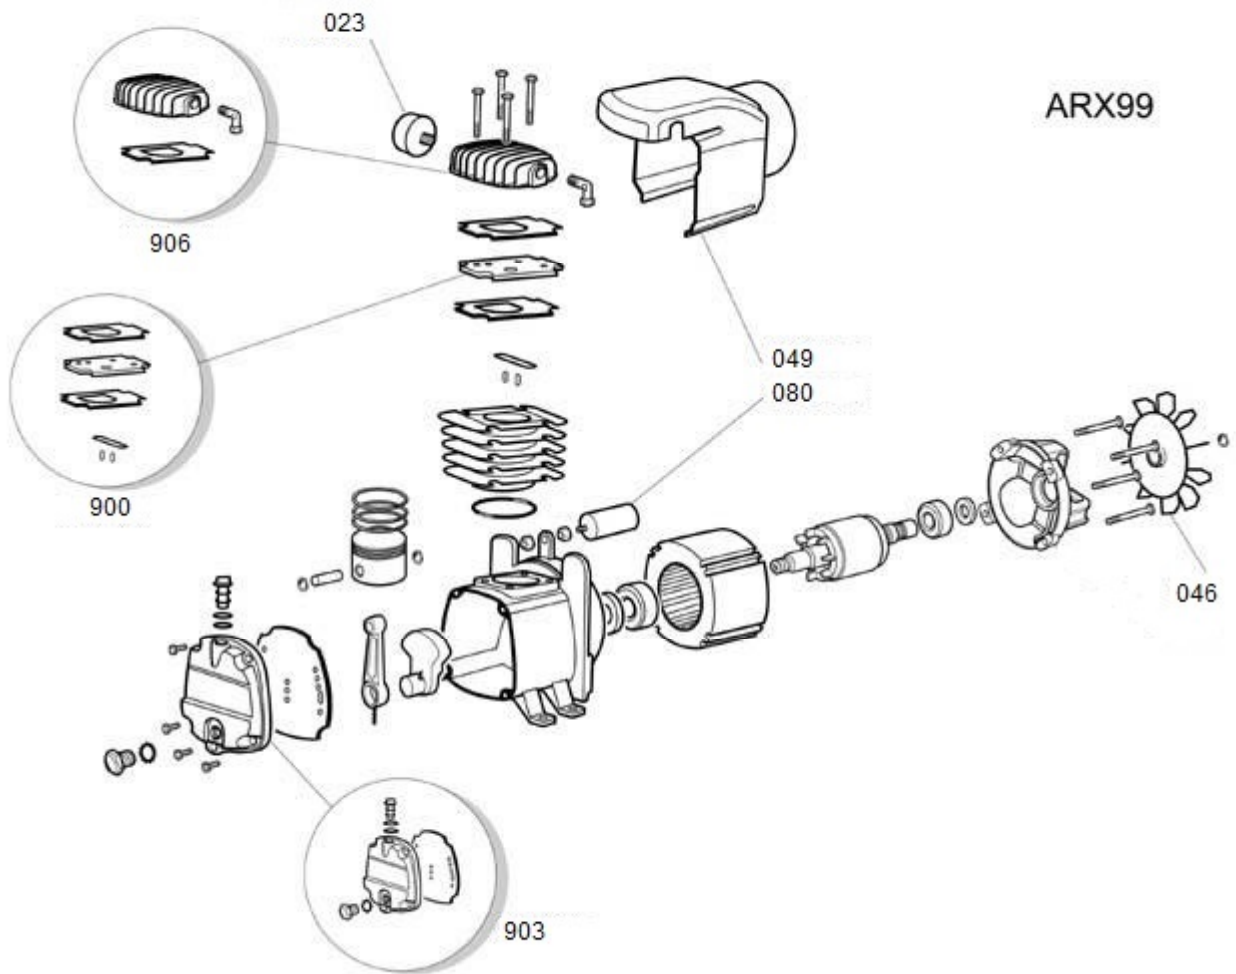

**BRXCY**

RCCC404BND539

BD 205/24

Pos	Component		MU	Multiplier
132	9065378	SPEISEKABEL	PZ	1,0
200	9417417	BARE PUMP	PZ	1,0
300	9430058	SATZ-RAD/FEET	PZ	1,0
990	9430028	KIT STRUMENTI	PZ	1,0
991	9430033	KIT TUBO MANDATA	PZ	1,0
992	9430031	KIT VALVOLA RITEGNO	PZ	1,0

9417417

BARE PUMP

Pos	Component		MU	Multiplier
23	9430002	ZUSAMMENST. LUFTFILTER	PZ	1,0
46	9430013	LJFTERRAD	PZ	1,0
49	9430053	OBERER VERKLEIDUNG	PZ	1,0
80	9411165	KONDENSATOR	PZ	1,0
900	9434H09	MPK MAINTEN.PV RC2	PZ	1,0
903	9434L01	DECKEL FJR KURBELGEH[USE	PZ	1,0
906	9434G21	MPK HEAD RC2	PZ	1,0