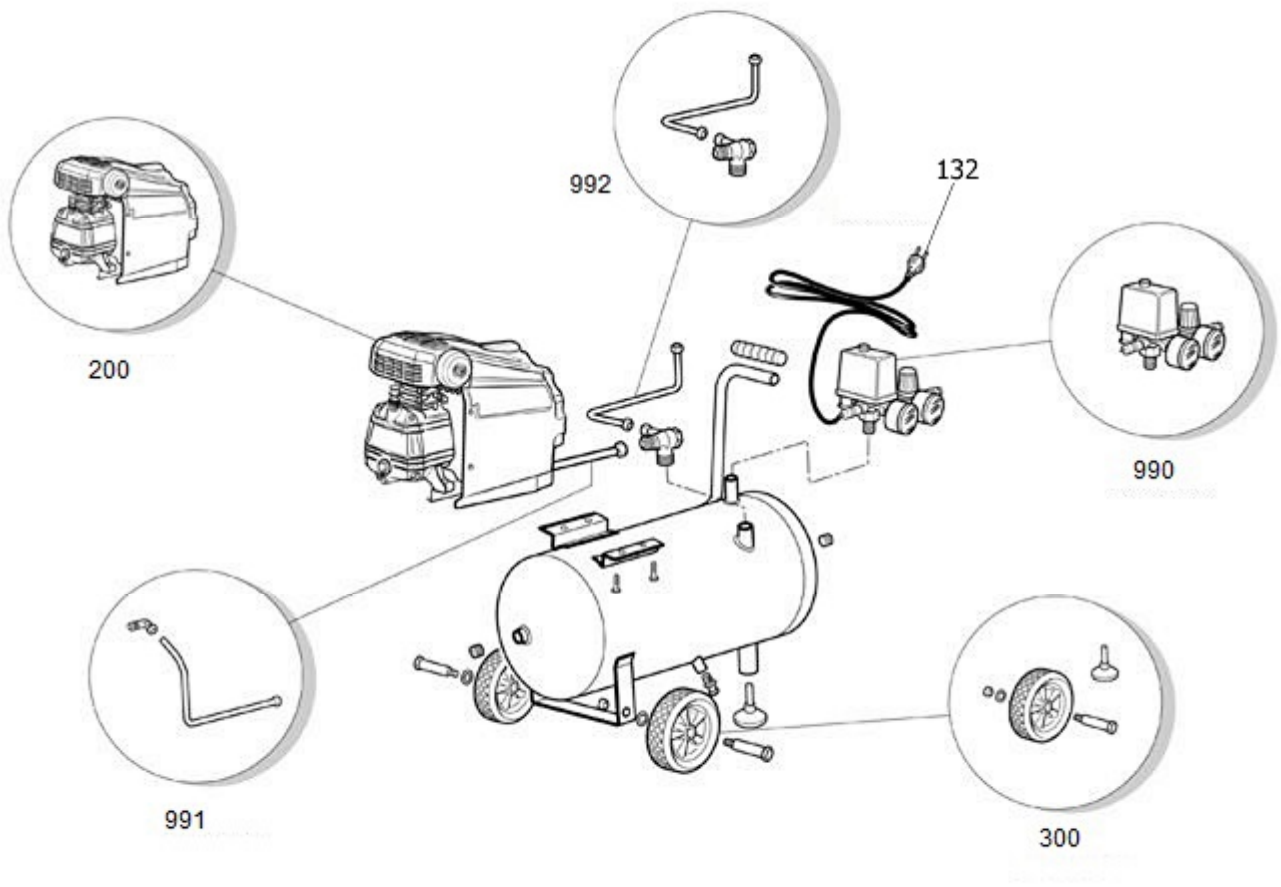

**BRXCY**

RCCC404BND539

BD 205/24

Pos	Component		MU	Multiplier
132	9065378	SPEISEKABEL	PZ	1,0
200	9417417	BARE PUMP	PZ	1,0
300	9430058	SATZ-RAD/FEET	PZ	1,0
990	9430028	KIT STRUMENTI	PZ	1,0
991	9430033	KIT TUBO MANDATA	PZ	1,0
992	9430031	KIT VALVOLA RITEGNO	PZ	1,0

9417417

BARE PUMP

Pos	Component		MU	Multiplier
23	9430002	ZUSAMMENST. LUFTFILTER	PZ	1,0
46	9430013	LJFTERRAD	PZ	1,0
49	9430053	OBERER VERKLEIDUNG	PZ	1,0
80	9411165	KONDENSATOR	PZ	1,0
900	9434H09	MPK MAINTEN.PV RC2	PZ	1,0
903	9434L01	DECKEL FJR KURBELGEH[USE	PZ	1,0
906	9434G21	MPK HEAD RC2	PZ	1,0