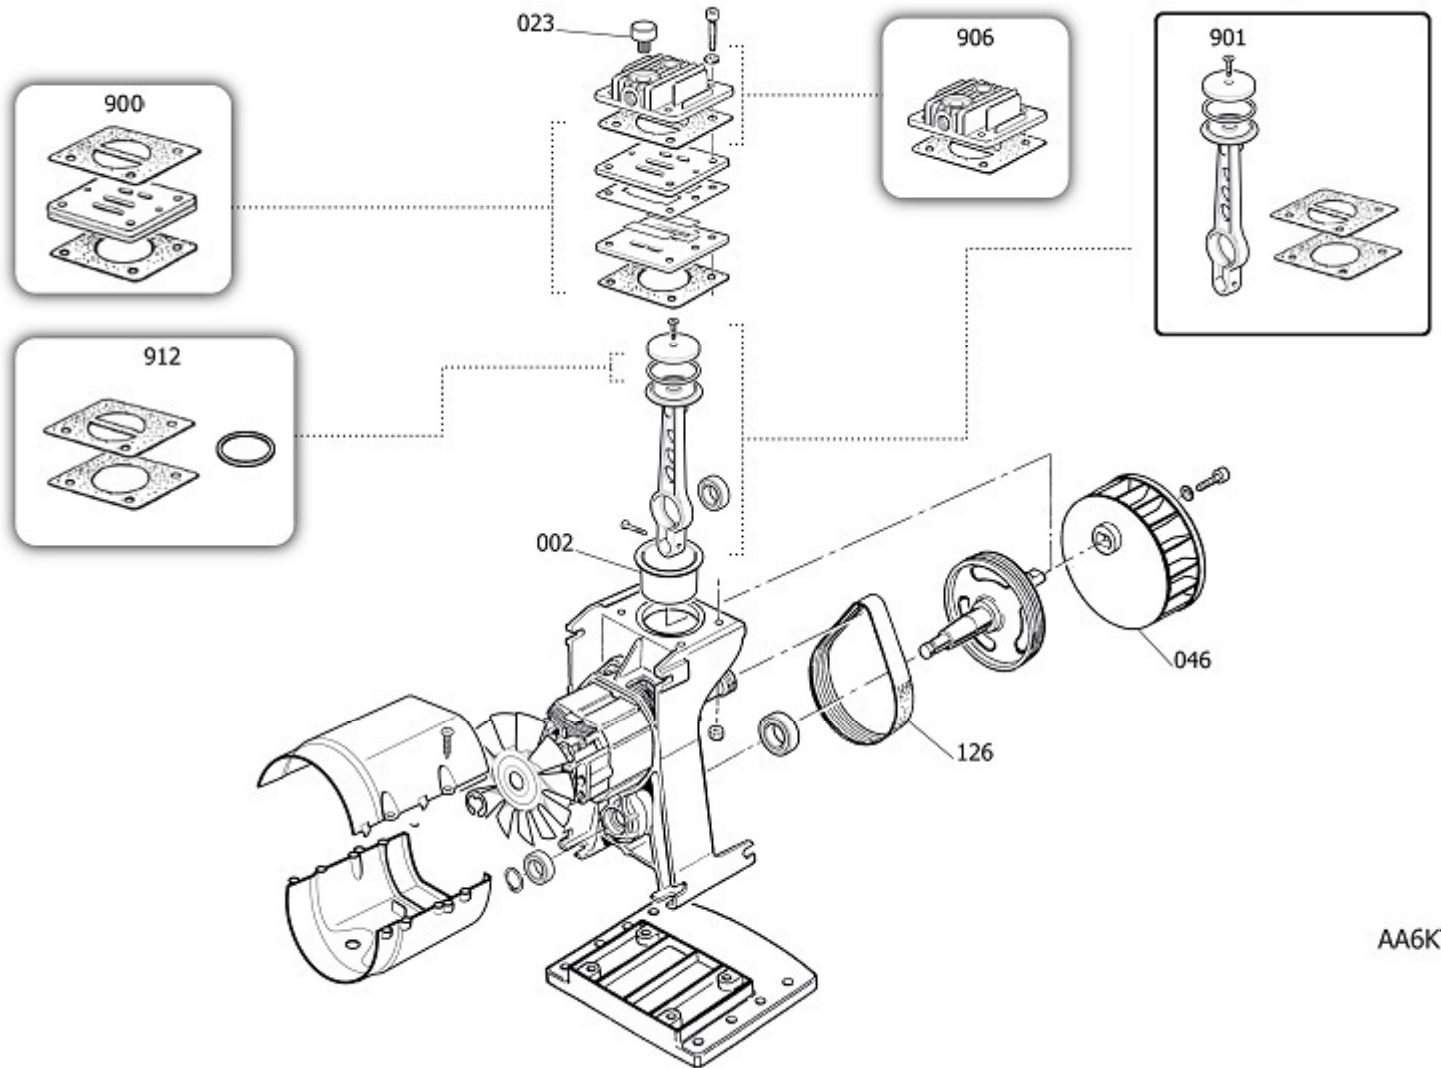

8215340BND701_

BD 195-CUBO

Pos	Component	MU	Multiplier
49	9069074	OBERER VERKLEIDUNG	PZ 1,0
50	9069075	UNTERER VERKLEIDUNG	PZ 1,0
52	9050646	ABLASSVENTIL	PZ 1,0
103	9038894	PIVOTING WHEEL/FOOT	PZ 1,0
132	9430500	SPEISEKABEL	PZ 1,0
133	9064877	SCHALTER	PZ 1,0
138	9038657	FASCETTA	PZ 1,0
138	9050698	FASCETTA	PZ 1,0
145	9043663	FIRDERLEITUNG	PZ 1,0
200	9430535	BARE PUMP	PZ 1,0
482	9045669	RUBBER HOSE 20B 6X12 3M IT QCK	PZ 1,0

AA6KT

PUMP OL195 CUBO

BARE PUMP

Pos	Component		MU	Multiplier
2	A631040	ZYLINDER	PZ	1,0
23	9054016	ZUSAMMENST. LUFTFILTER	PZ	1,0
46	9430528	LJFTERRAD	PZ	1,0
126	9075085	RIEMEN POLY V	PZ	1,0
900	9434A54	MPK VALVE PLATE OL195 SBOXY	PZ	1,0
901	9434B62	MPK PISTON-CONROD OL195 SBOXY	PZ	1,0
906	9434G28	MPK HEAD OL195 BRICO	PZ	1,0
912	9434C57	MPK PISTON RINGS OL195 SBOXY	PZ	1,0