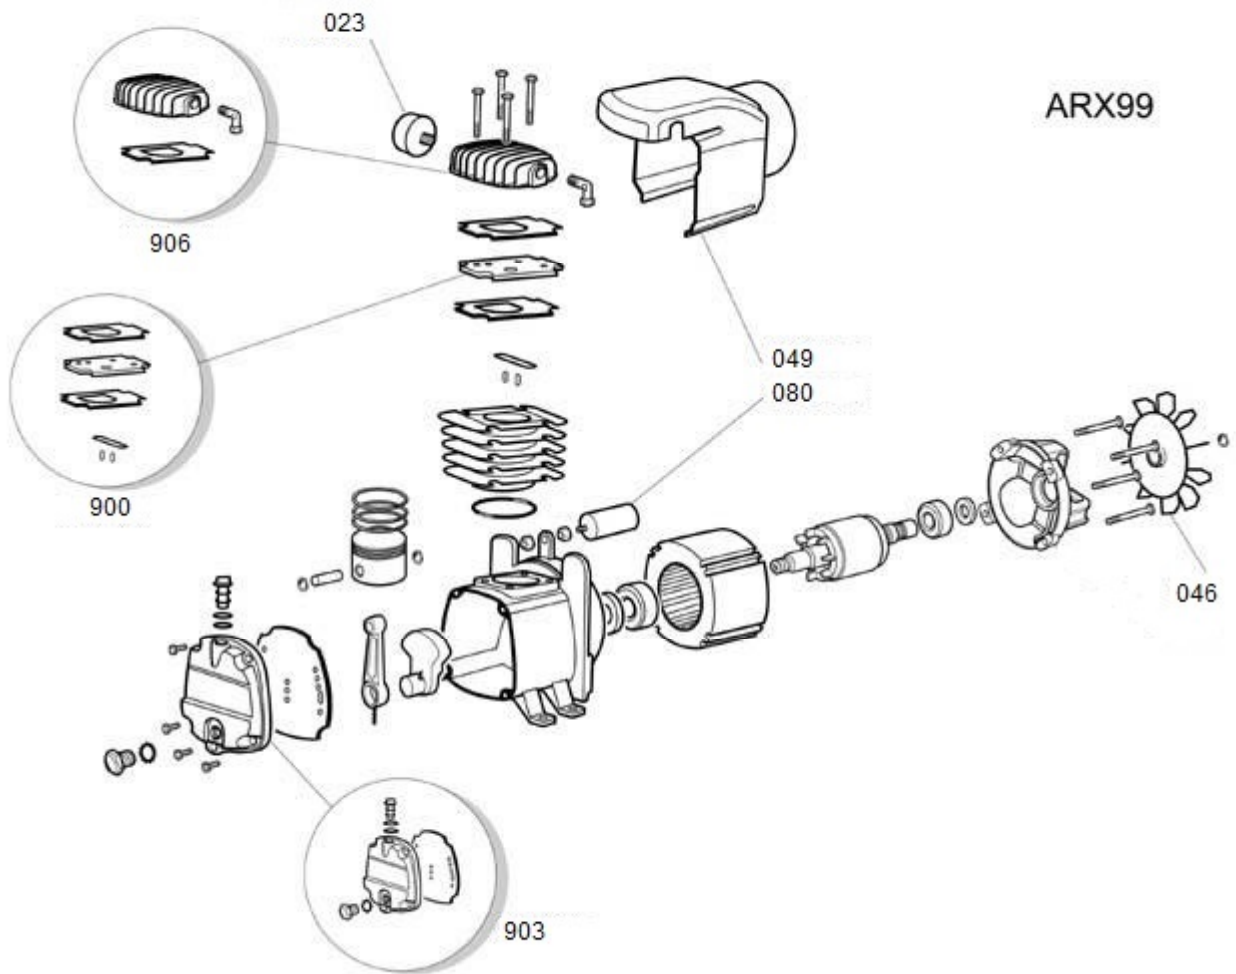

RCCC304BND541

BD 160/24

Pos	Component	MU	Multiplier
132	9065378	SPEISEKABEL	PZ 1,0
200	9417589	BARE PUMP	PZ 1,0
300	9430058	SATZ-RAD/FEET	PZ 1,0
990	9430028	KIT STRUMENTI	PZ 1,0
991	9430089	KIT TUBO MANDATA	PZ 1,0
992	9430031	KIT VALVOLA RITEGNO	PZ 1,0

9417589

BARE PUMP

Pos	Component		MU	Multiplier
23	9430083	ZUSAMMENST. LUFTFILTER	PZ	1,0
46	9430079	LJFTERRAD	PZ	1,0
49	9430078	OBERER VERKLEIDUNG	PZ	1,0
80	9430082	KONDENSATOR	PZ	1,0
900	9434H10	MPK MAINTEN.PV RC1.1	PZ	1,0
903	9434L02	DECKEL FJR KURBELGEH[USE	PZ	1,0
906	9434G22	MPK HEAD RC1.1	PZ	1,0