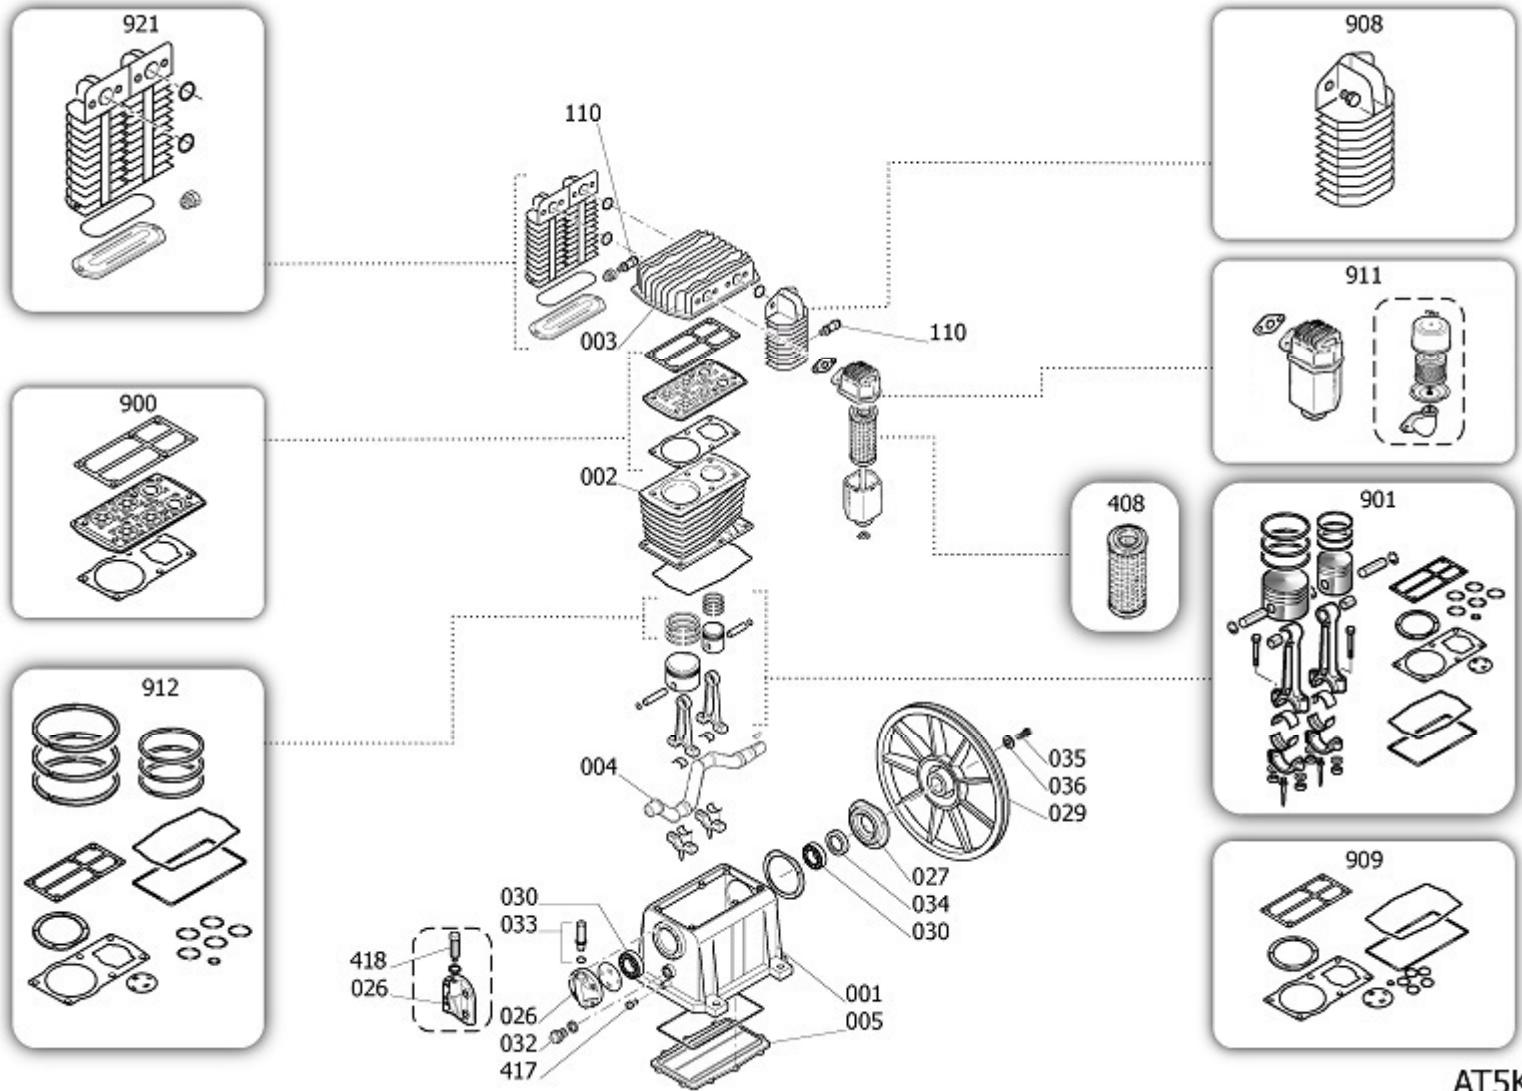

N5TC701STN080

BA 651/11/500 1"

Pos	Component	MU	Multipller
104	9083807	HANDGRIFF	PZ 1,0
105	9048003	RJCKSCHLAGVENTIL	PZ 1,0
106	9047089	LEITUNGSHAHN	PZ 1,0
107	9047079	KONDENSABLASSHAHN	PZ 1,0
108	9051091	DRUCKREDUZIERER	PZ 1,0
109	9052805	MANOMETER	PZ 1,0
110	9049304	SICHERHEITSVENTIL	PZ 1,0
112	9053914	NIPPEL	PZ 1,0
125	9076898	RIEMENSCHLEIBE	PZ 1,0
126	#045179000	RIEMEN POLY V	PZ 1,0
127	9270046	RILSAN 4X6 SCHWARZ	MT 2,6
131	9063148	KOMPLETTER DRUCKSCHALTER	PZ 1,0
132	9065874	SPEISEKABEL	PZ 1,0
134	9065417	DECKELDICHTUNG	PZ 1,0
135	847S010	MOTOR	PZ 1,0
141	833260E	FORDERER	PZ 1,0
142	833250E	RIEMENSCHUTZ	PZ 1,0
145	9043479	FIRDERLEITUNG	PZ 1,0
200	N50000C	BARE PUMP	PZ 1,0
300	9420596	SATZ-RAD/FEET	PZ 1,0
4039	9053913	RIDUZ.1"M 1/2"F OT.NICHEL.CEOK	PZ 1,0

AT5KT

N50000C

BARE PUMP

Pos	Component	MU	Multiplier
1	#113141101 KURBELGEH[USE	PZ	1,0
2	#113141013SGL ZYLINDER	PZ	1,0
3	#113178002 KOPF	PZ	1,0
4	#113141011 WELLE	PZ	1,0
5	#113141009 DECKEL F]R KURBELGEH[USE	PZ	1,0
26	BZ61690 VORDERER DECKEL	PZ	1,0
27	#113141007 HINTERE HALTERUNG F]R GEH[USE	PZ	1,0
29	#113178007 SCHWUNGRAD	PZ	1,0
30	\$30300030 KUGELLAGER 6205 K8-K28	PZ	1,0
30	\$30302140 KUGELLAGER 6206 C3	PZ	1,0
32	#012031000 \LKONTROLLLEUCHTE	PZ	1,0
34	#010008000 DICHRING	PZ	1,0
35	#114001043 SCHRAUBE SCHWUNGRAD	PZ	5,0
110	#047086000 SICHERHEITSVENTIL	PZ	1,0
110	9049184 SICHERHEITSVENTIL	PZ	1,0
408	9434N04 MPK ELEM.FILTR.ROT K17-K100	PZ	1,0
417	\$36531140 \LSTOPFEN	PZ	1,0
418	\$12505950 KIT TAPPO SFIATO	PZ	1,0
900	9434A04 MPK PIASTRA VALVOLE BK114-119	PZ	1,0
901	9434B05 MPK PISTONE-BIELLA BK114	PZ	1,0
908	9434E04 MPK COLLETTORE BK113-114-119	PZ	1,0
909	9434F04 MPK GUARNIZIONI BK114	PZ	1,0
911	9420936 LUFTFILTER KIT	PZ	1,0
912	9434C05 MPK SEGMENTI BK114	PZ	1,0
921	9434D00 MPK COLL.INTERMEDIO BK113-119	PZ	1,0