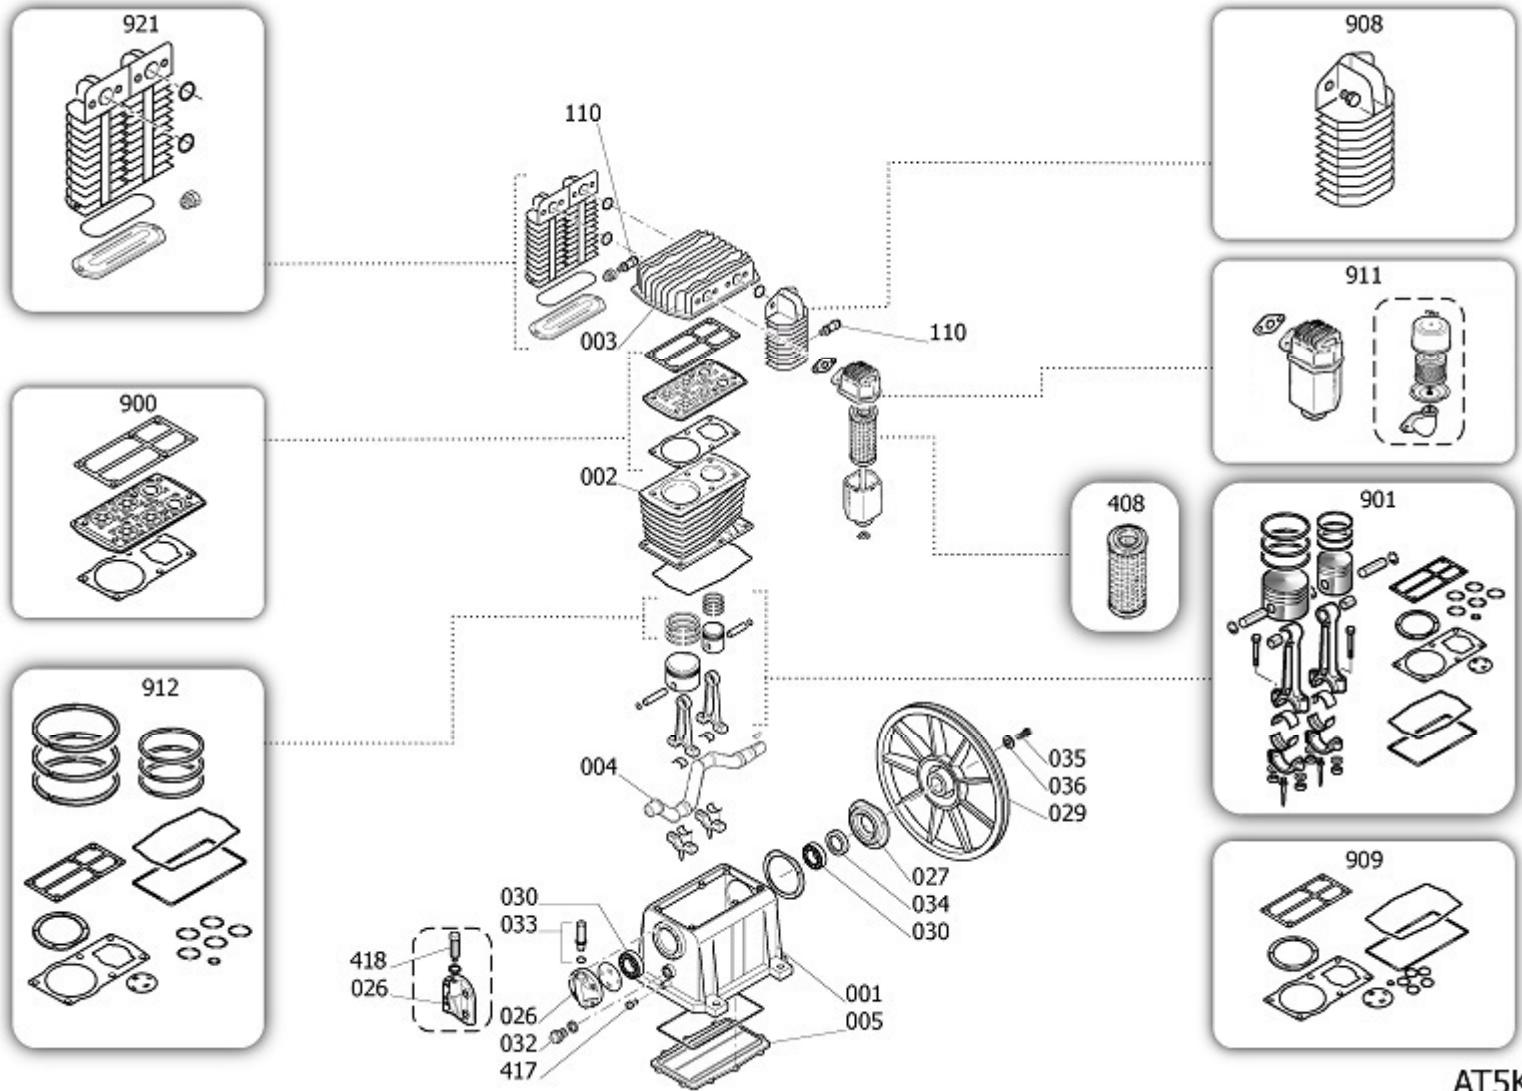

Pos	Component	MU	Multiplier
104	9083802	HANDGRIFF	PZ 1,0
105	9048003	RJCKSCHLAGVENTIL	PZ 1,0
106	9047089	LEITUNGSHAHN	PZ 1,0
107	9047079	KONDENSABLASSHAHN	PZ 1,0
108	9051091	DRUCKREDUZIERER	PZ 1,0
109	9052805	MANOMETER	PZ 1,0
110	9049304	SICHERHEITSVENTIL	PZ 1,0
112	9053914	NIPPEL	PZ 1,0
125	9076898	RIEMENSCHLEIBE	PZ 1,0
126	#045179000	RIEMEN POLY V	PZ 1,0
127	9270046	RILSAN 4X6 SCHWARZ	MT 2,6
131	9063148	KOMPLETTER DRUCKSCHALTER	PZ 1,0
132	9065874	SPEISEKABEL	PZ 1,0
134	9065417	DECKELDICHTUNG	PZ 1,0
135	847S010	MOTOR	PZ 1,0
141	833260E	FORDERER	PZ 1,0
142	833250E	RIEMENSCHUTZ	PZ 1,0
145	9043479	FIRDERLEITUNG	PZ 1,0
200	N50000C	BARE PUMP	PZ 1,0
300	9420596	SATZ-RAD/FEET	PZ 1,0

AT5KT

Pos	Component	MU	Multiplier
1	#113141101 KURBELGEH[USE	PZ	1,0
2	#113141013SGL ZYLINDER	PZ	1,0
3	#113178002 KOPF	PZ	1,0
4	#113141011 WELLE	PZ	1,0
5	#113141009 DECKEL F]R KURBELGEH[USE	PZ	1,0
26	BZ61690 VORDERER DECKEL	PZ	1,0
27	#113141007 HINTERE HALTERUNG F]R GEH[USE	PZ	1,0
29	#113178007 SCHWUNGRAD	PZ	1,0
30	\$30300030 KUGELLAGER 6205 K8-K28	PZ	1,0
30	\$30302140 KUGELLAGER 6206 C3	PZ	1,0
32	#012031000 \LKONTROLLLEUCHTE	PZ	1,0
34	#010008000 DICHRING	PZ	1,0
35	#114001043 SCHRAUBE SCHWUNGRAD	PZ	5,0
110	#047086000 SICHERHEITSVENTIL	PZ	1,0
110	9049184 SICHERHEITSVENTIL	PZ	1,0
408	9434N04 MPK ELEM.FILTR.ROT K17-K100	PZ	1,0
417	\$36531140 \LSTOPFEN	PZ	1,0
418	\$12505950 KIT TAPPO SFIATO	PZ	1,0
900	9434A04 MPK PIASTRA VALVOLE BK114-119	PZ	1,0
901	9434B05 MPK PISTONE-BIELLA BK114	PZ	1,0
908	9434E04 MPK COLLETTORE BK113-114-119	PZ	1,0
909	9434F04 MPK GUARNIZIONI BK114	PZ	1,0
911	9420936 LUFTFILTER KIT	PZ	1,0
912	9434C05 MPK SEGMENTI BK114	PZ	1,0
921	9434D00 MPK COLL.INTERMEDIO BK113-119	PZ	1,0