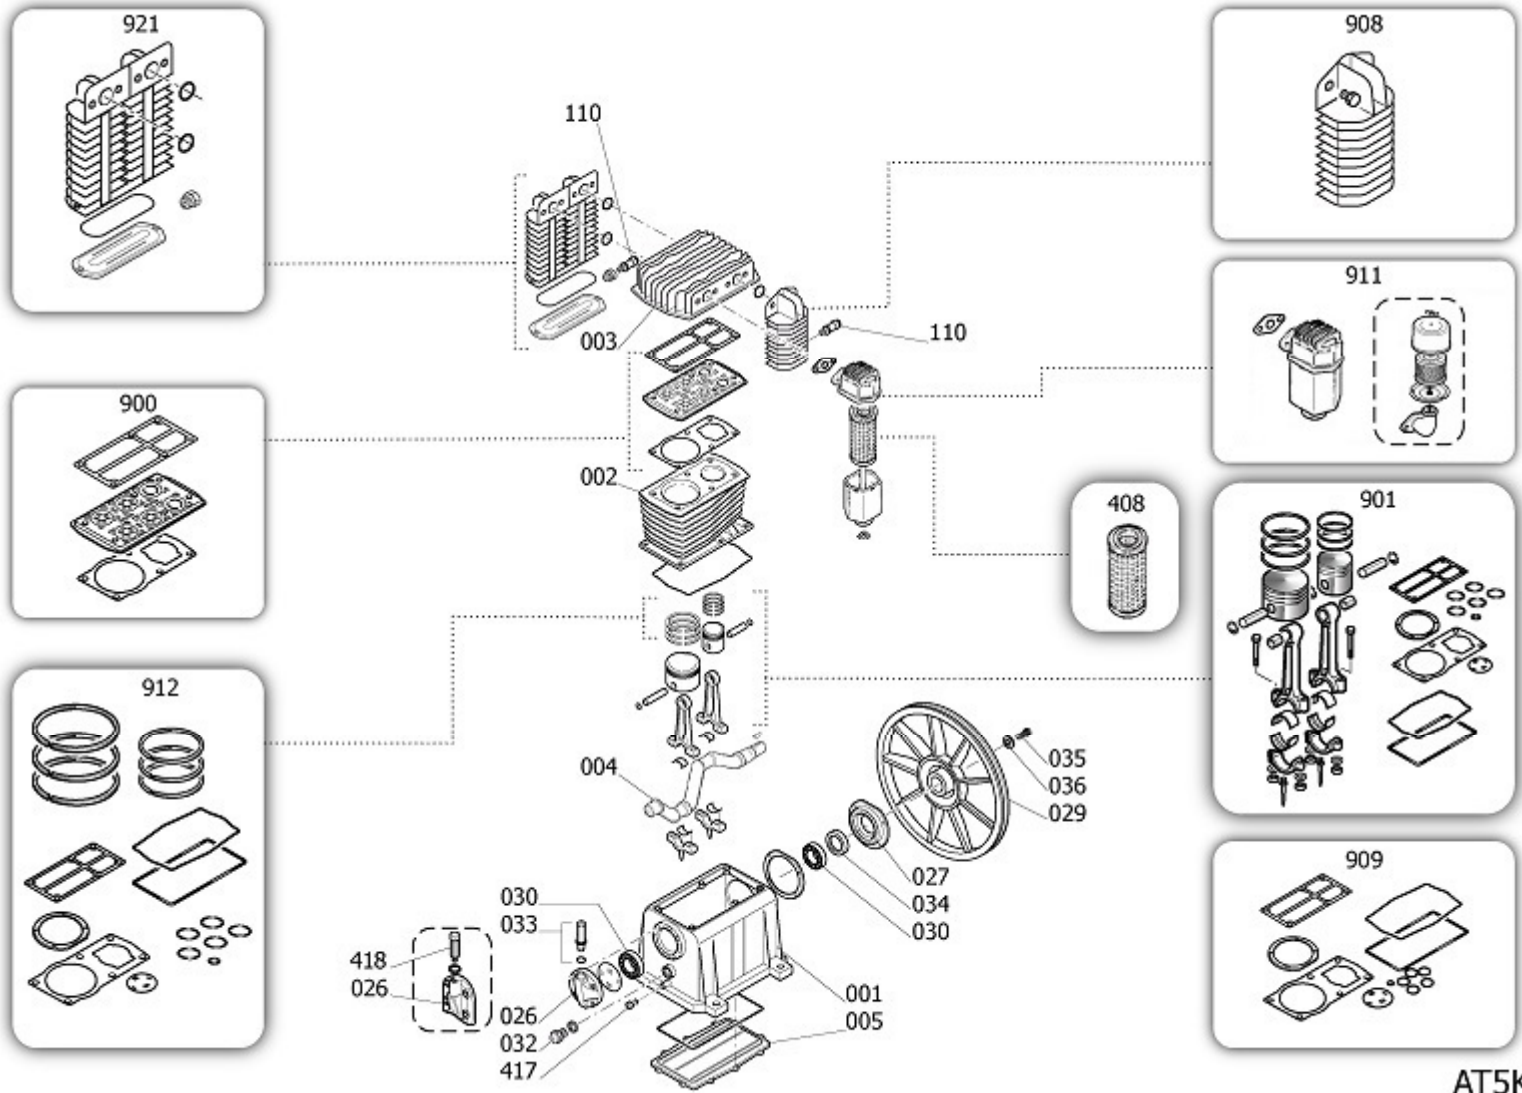

Pos	Component	MU	Multipller
104	9083802	HANDGRIFF	PZ 1,0
105	9048003	RJCKSCHLAGVENTIL	PZ 1,0
106	9047089	LEITUNGSHAHN	PZ 1,0
107	9047079	KONDENSABLASSHAHN	PZ 1,0
108	9051091	DRUCKREDUZIERER	PZ 1,0
109	9052805	MANOMETER	PZ 1,0
110	9049304	SICHERHEITSVENTIL	PZ 1,0
112	9053914	NIPPEL	PZ 1,0
125	9076898	RIEMENSCHLEIBE	PZ 1,0
126	#045179000	RIEMEN POLY V	PZ 1,0
127	9270046	RILSAN 4X6 SCHWARZ	MT 2,6
131	9063148	KOMPLETTER DRUCKSCHALTER	PZ 1,0
132	9065874	SPEISEKABEL	PZ 1,0
134	9065417	DECKELDICHTUNG	PZ 1,0
135	847S010	MOTOR	PZ 1,0
141	833260E	FORDERER	PZ 1,0
142	833250E	RIEMENSCHUTZ	PZ 1,0
145	9043479	FIRDERLEITUNG	PZ 1,0
200	N50000C	BARE PUMP	PZ 1,0
300	9420596	SATZ-RAD/FEET	PZ 1,0

AT5KT

Pos	Component	MU	Multiplier
1	#113141101 KURBELGEH[USE	PZ	1,0
2	#113141013SGL ZYLINDER	PZ	1,0
3	#113178002 KOPF	PZ	1,0
4	#113141011 WELLE	PZ	1,0
5	#113141009 DECKEL F]R KURBELGEH[USE	PZ	1,0
26	BZ61690 VORDERER DECKEL	PZ	1,0
27	#113141007 HINTERE HALTERUNG F]R GEH[USE	PZ	1,0
29	#113178007 SCHWUNGRAD	PZ	1,0
30	\$30300030 KUGELLAGER 6205 K8-K28	PZ	1,0
30	\$30302140 KUGELLAGER 6206 C3	PZ	1,0
32	#012031000 \LKONTROLLLEUCHTE	PZ	1,0
34	#010008000 DICHRING	PZ	1,0
35	#114001043 SCHRAUBE SCHWUNGRAD	PZ	5,0
110	#047086000 SICHERHEITSVENTIL	PZ	1,0
110	9049184 SICHERHEITSVENTIL	PZ	1,0
408	9434N04 MPK ELEM.FILTR.ROT K17-K100	PZ	1,0
417	\$36531140 \LSTOPFEN	PZ	1,0
418	\$12505950 KIT TAPPO SFIATO	PZ	1,0
900	9434A04 MPK PIASTRA VALVOLE BK114-119	PZ	1,0
901	9434B05 MPK PISTONE-BIELLA BK114	PZ	1,0
908	9434E04 MPK COLLETTORE BK113-114-119	PZ	1,0
909	9434F04 MPK GUARNIZIONI BK114	PZ	1,0
911	9420936 LUFTFILTER KIT	PZ	1,0
912	9434C05 MPK SEGMENTI BK114	PZ	1,0
921	9434D00 MPK COLL.INTERMEDIO BK113-119	PZ	1,0