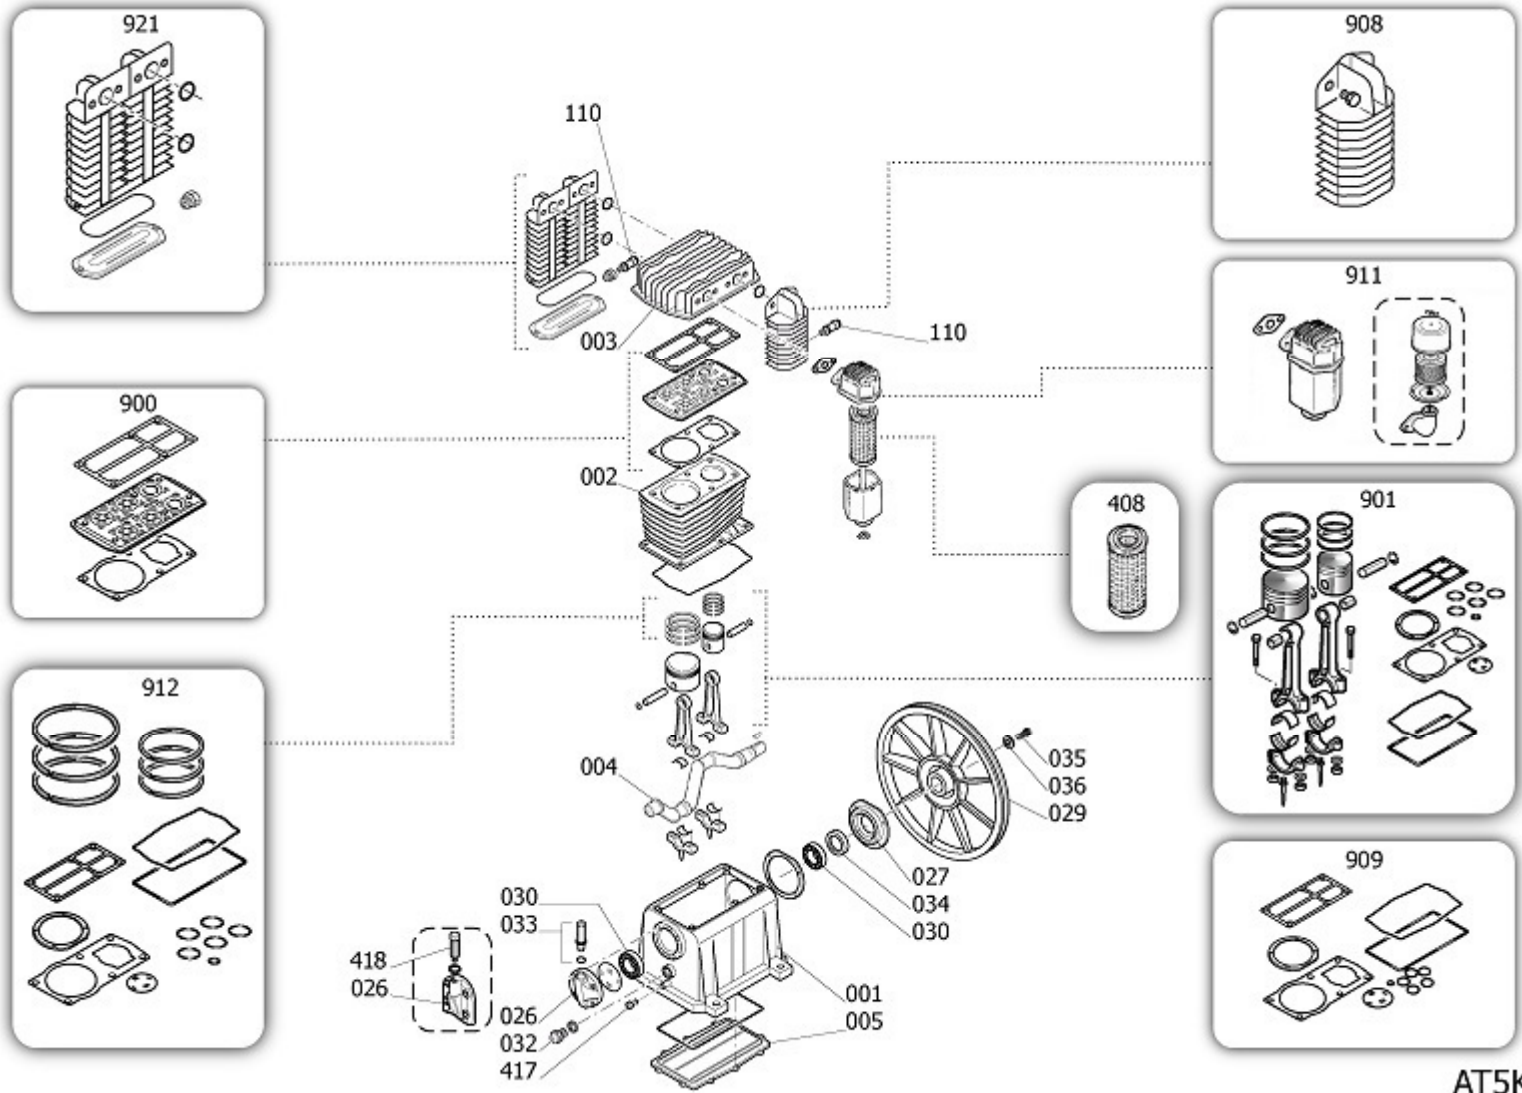

Pos	Component	MU	Multipller
104	9083812	HANDGRIFF	PZ 1,0
105	9048003	RJCKSCHLAGVENTIL	PZ 1,0
106	9047089	LEITUNGSHAHN	PZ 1,0
107	9047079	KONDENSABLASSHAHN	PZ 1,0
108	9051091	DRUCKREDUZIERER	PZ 1,0
109	9052805	MANOMETER	PZ 1,0
110	9049304	SICHERHEITSVENTIL	PZ 1,0
112	9053914	NIPPEL	PZ 1,0
125	9076008	RIEMENSCHLEIBE	PZ 2,0
126	9075013	RIEMEN POLY V	PZ 1,0
127	9270046	RILSAN 4X6 SCHWARZ	MT 1,5
131	9063148	KOMPLETTER DRUCKSCHALTER	PZ 1,0
132	9065874	SPEISEKABEL	PZ 1,0
134	9065417	DECKELDICHTUNG	PZ 2,0
135	846S000	MOTOR	PZ 1,0
145	9043482	FÜHRERLEITUNG	PZ 1,0
200	N40000A	BARE PUMP	PZ 1,0
300	9420596	SATZ-RAD/FEET	PZ 1,0
916	8223184	RIEMENSCHULTZ KIT	PZ 1,0

AT5KT

Pos	Component	MU	Multiplier
1	#113164107 KURBELGEH[USE	PZ	1,0
2	#113163001SGL ZYLINDER	PZ	1,0
3	#113163102 KOPF	PZ	1,0
4	#113164012 WELLE	PZ	1,0
5	#013164008 DECKEL F]R KURBELGEH[USE	PZ	1,0
26	BZ61690 VORDERER DECKEL	PZ	1,0
27	4105575 HINTERE HALTERUNG F]R GEH[USE	PZ	1,0
29	#013164011 SCHWUNGRAD	PZ	1,0
30	\$30300030 KUGELLAGER 6205 K8-K28	PZ	1,0
30	\$30302140 KUGELLAGER 6206 C3	PZ	1,0
32	#012031000 \LKONTROLLLEUCHTE	PZ	1,0
34	#010008000 DICHRING	PZ	1,0
35	#114001043 SCHRAUBE SCHWUNGRAD	PZ	1,0
110	#047086000 SICHERHEITSVENTIL	PZ	1,0
110	9049184 SICHERHEITSVENTIL	PZ	1,0
408	9434N04 MPK ELEM.FILTR.ROT K17-K100	PZ	1,0
417	\$36531140 \LSTOPFEN	PZ	1,0
418	\$12505950 KIT TAPPO SFIATO	PZ	1,0
900	9434A03 MPK PIASTRA VALVOLE BK113	PZ	1,0
901	9434B04 MPK PISTONE-BIELLA BK113	PZ	1,0
907	9434Y12 SCHWUNGRAD KIT	PZ	1,0
908	9434E04 MPK COLLETTORE BK113-114-119	PZ	1,0
909	9434F03 MPK GUARNIZIONI BK113	PZ	1,0
911	9420936 LUFTFILTER KIT	PZ	1,0
912	9434C04 MPK SEGMENTI BK113	PZ	1,0
921	9434D00 MPK COLL.INTERMEDIO BK113-119	PZ	1,0