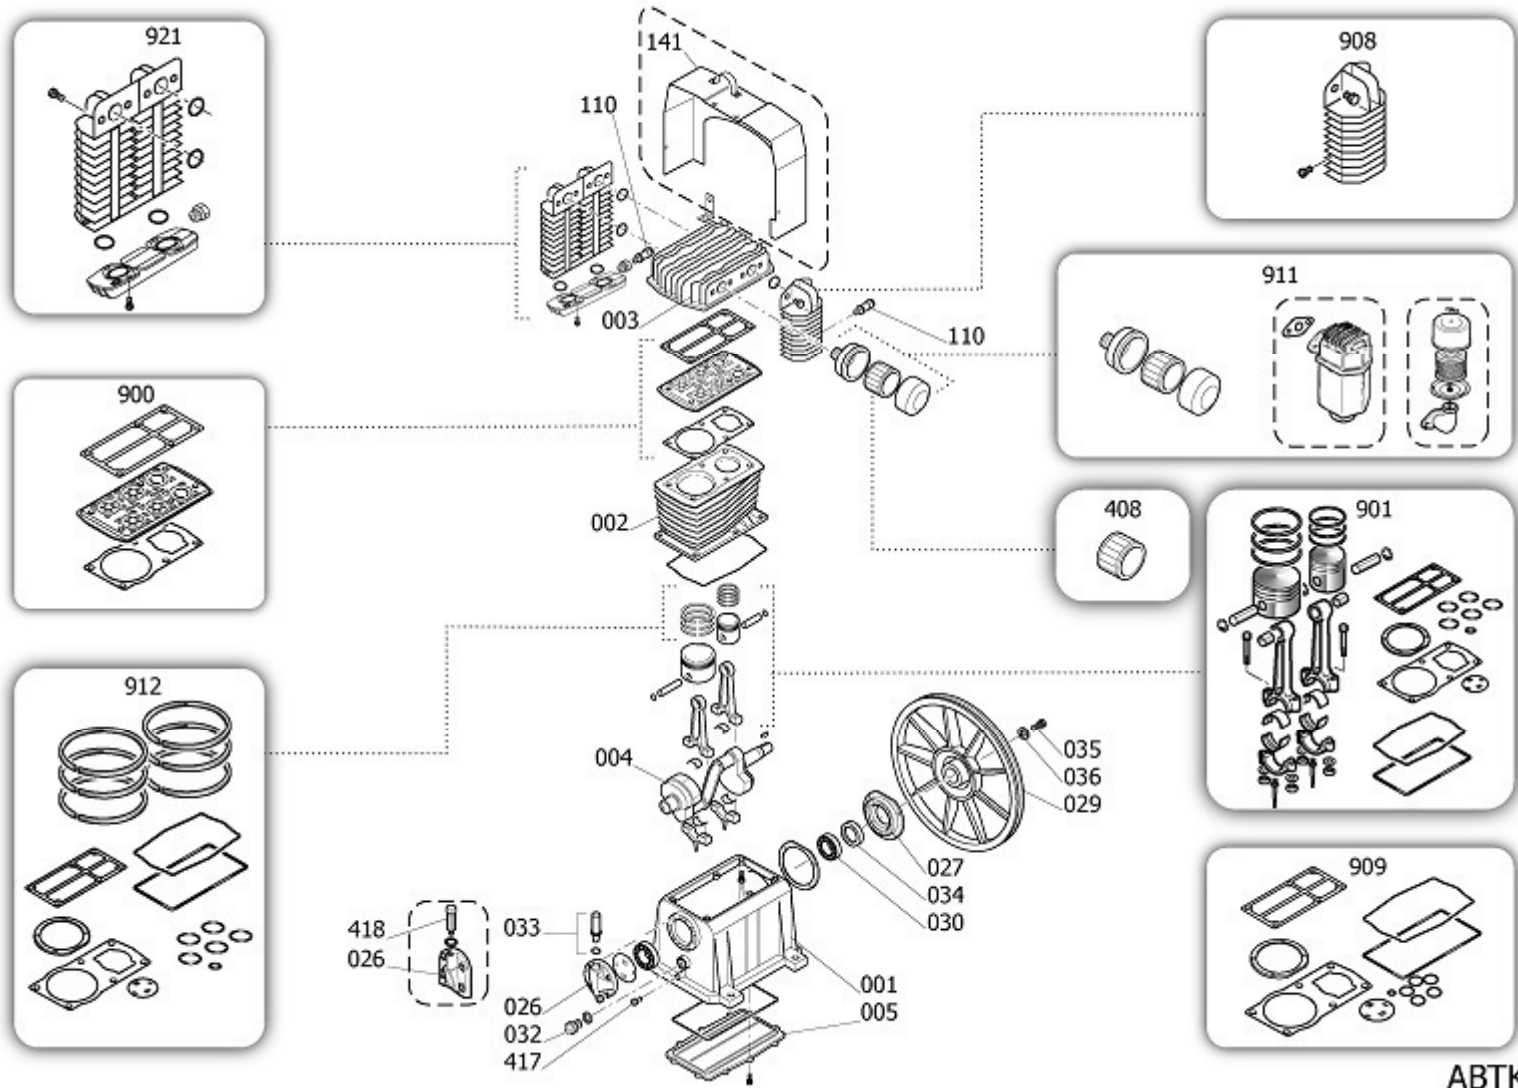

Pos	Component	MU	Multiplier
105	4101335	RJCKSCHLAGVENTIL	PZ 1,0
106	9047089	LEITUNGSHAHN	PZ 1,0
107	9047079	KONDENSABLASSHAHN	PZ 1,0
109	9052802	MANOMETER	PZ 1,0
110	9049304	SICHERHEITSVENTIL	PZ 1,0
112	4101334	NIPPEL	PZ 1,0
125	9076618	RIEMENSCHLEIBE	PZ 1,0
126	4101330	RIEMEN POLY V	PZ 1,0
127	9270046	RILSAN 4X6 SCHWARZ	MT 1,4
131	9063229	KOMPLETTER DRUCKSCHALTER	PZ 1,0
132	9065411	SPEISEKABEL	PZ 1,0
134	9065413	DECKELDICHTUNG	PZ 1,0
135	849S000	MOTOR	PZ 1,0
141	833260E	FORDERER	PZ 1,0
142	833250E	RIEMENSCHUTZ	PZ 1,0
145	9043476	FORDERLEITUNG	PZ 1,0
200	N10000A	BARE PUMP	PZ 1,0
300	9420592	SATZ-RAD/FEET	PZ 1,0
4039	9053913	RIDUZ.1" M 1/2" F OT.NICHEL.CEOK	PZ 1,0

ABTKT

Pos	Component	MU	Multiplier
1	#113190021 KURBELGEH[USE	PZ	1,0
2	#113190020SGL ZYLINDER	PZ	1,0
3	4105773 KOPF	PZ	1,0
4	#113190004 WELLE	PZ	1,0
5	#113153007 DECKEL F]R KURBELGEH[USE	PZ	1,0
26	BZ61690 VORDERER DECKEL	PZ	1,0
27	#113190003 HINTERE HALTERUNG F]R GEH[USE	PZ	1,0
29	#113190111 SCHWUNGRAD	PZ	1,0
30	\$30302140 KUGELLAGER 6206 C3	PZ	1,0
30	9170090 KUGELLAGER 6207	PZ	1,0
32	#012031000 \LKONTROLLLEUCHTE	PZ	1,0
34	#010126000 DICHRING	PZ	1,0
35	\$37304020 SCHRAUBE SCHWUNGRAD	PZ	1,0
35	#114001043 SCHRAUBE SCHWUNGRAD	PZ	4,0
36	#014005011 UNTERLEGSCHIEBE SCHWUNGRAD	PZ	1,0
110	#047086000 SICHERHEITSVENTIL	PZ	1,0
110	9049184 SICHERHEITSVENTIL	PZ	1,0
408	9434N04 MPK ELEM.FILTR.ROT K17-K100	PZ	1,0
417	\$36531140 \LSTOPFEN	PZ	1,0
418	\$12505950 KIT TAPPO SFIATO	PZ	1,0
900	9434A05 MPK PIASTRA VALVOLE BK120	PZ	1,0
901	9434B07 MPK PISTONE-BIELLA BK120	PZ	1,0
908	9434E05 MPK COLLETTORE BK120	PZ	1,0
909	9434F06 MPK GUARNIZIONI BK120	PZ	1,0
911	9420937 LUFTFILTER KIT	PZ	1,0
912	9434C07 MPK SEGMENTI BK120	PZ	1,0
921	9434D01 MPK COLL.INTERMEDIO BK120	PZ	1,0